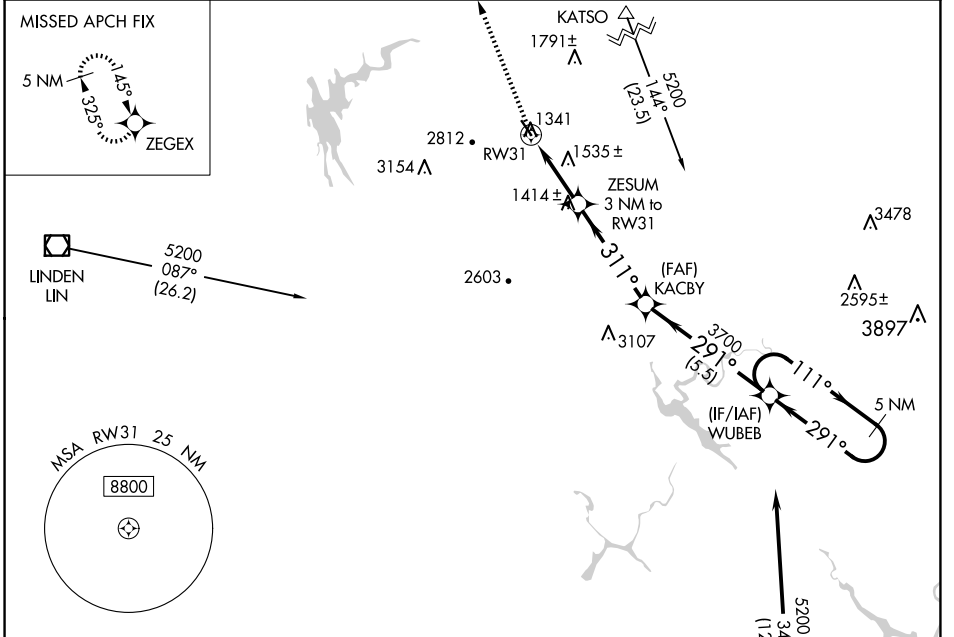

WAAS CH 81842 W31A	APP CRS 311°	Rwy Idg TDZE Apt Elev	3602 1328 1328
--	------------------------	-----------------------------	---

RNAV (GPS) RWY 31

CALAVERAS COUNTY/MAURY RASMUSSEN FLD (CPU)

RNP APCH. ▼ ▲ Circling NA southwest of Rwy 31-13.	MISSED APPROACH: Climb to 4400 direct ZEGEX and hold, continue climb-in-hold to 4400.
--	---

AWOS-3P 118.525	NORCAL APP CON 125.1 363.2	UNICOM 123.0 (CTAF) 📞
---------------------------	--------------------------------------	--

ELEV 1328	TDZE 1328
-----------	-----------

CATEGORY	A	B	C	D
LP MDA	1600-1 272 (300-1)			NA
LNAV MDA	1860-1	532 (600-1)	1860-1½ 532 (600-1½)	NA
CIRCLING	1860-1 532 (600-1)	2040-1 712 (800-1)	2360-3 1032 (1100-3)	NA

SW-2, 20 FEB 2025 to 20 MAR 2025

SW-2, 20 FEB 2025 to 20 MAR 2025