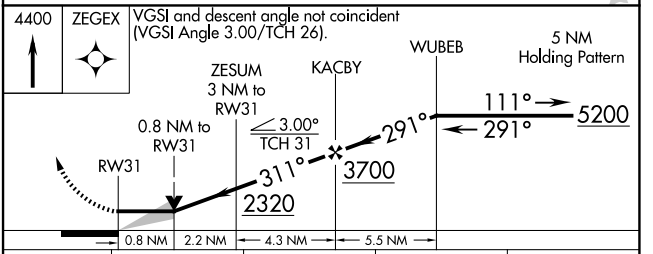

CATEGORY	A	B	C	D
LP MDA	1600-1 272 (300-1)			NA
LNAV MDA	1860-1	532 (600-1)	1860-1½ 532 (600-1½)	NA
CIRCLING	1860-1 532 (600-1)	2040-1 712 (800-1)	2360-3 1032 (1100-3)	NA

SW-2, 20 FEB 2025 to 20 MAR 2025

SW-2, 20 FEB 2025 to 20 MAR 2025