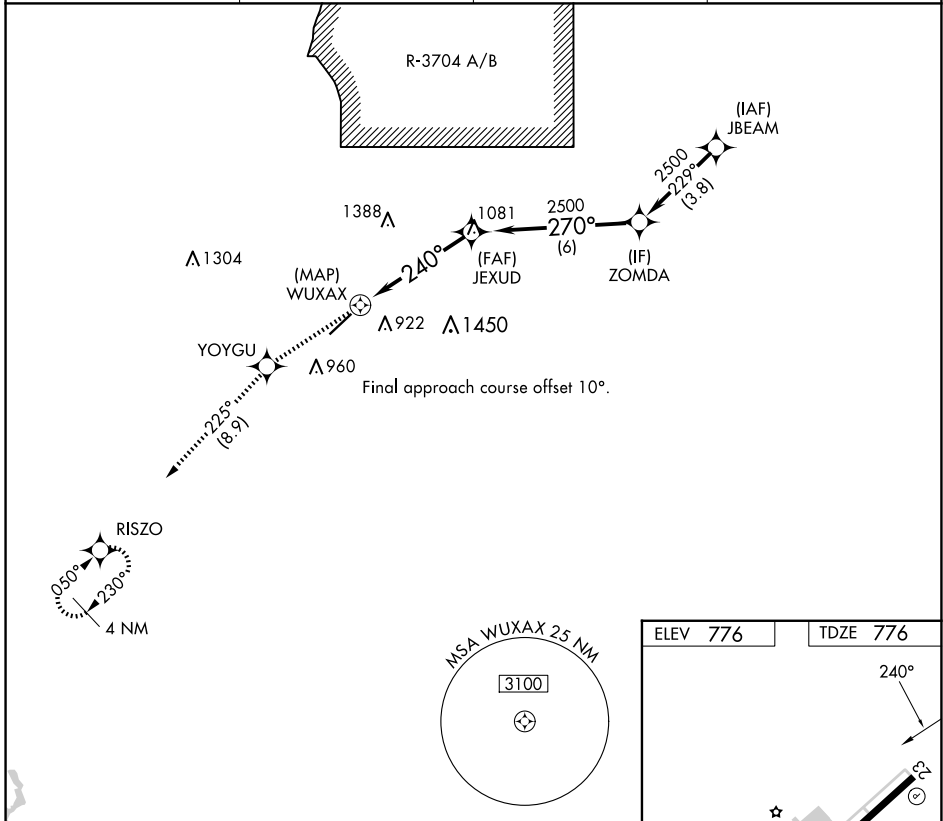

APP CRS <b>240°</b>	Rwy Idg TDZE Apt Elev	<b>6001</b> <b>776</b> <b>776</b>
------------------------	-----------------------------	---

# RNAV (GPS) RWY 23

ADDINGTON FLD (EKK)

RNP APCH.			

MISSED APPROACH: Climb to 3000 direct YOYU and on track 225° to RISZO and hold.

AWOS-3 <b>121.025</b>	LOUISVILLE APP CON <b>132.075 327.0</b>	CLNC DEL <b>119.45</b>	UNICOM <b>123.075 (CTAF)</b>
--------------------------	--	---------------------------	---------------------------------

SE-1, 20 FEB 2025 to 20 MAR 2025

SE-1, 20 FEB 2025 to 20 MAR 2025