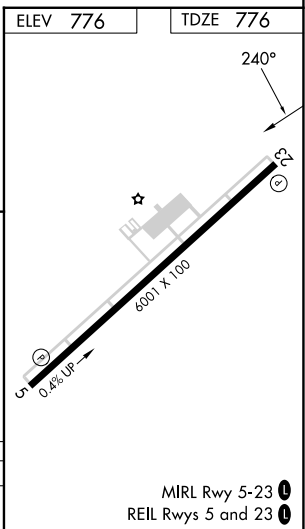

APP CRS <b>240°</b>	Rwy Idg TDZE Apt Elev	<b>6001</b> <b>776</b> <b>776</b>
------------------------	-----------------------------	---

# RNAV (GPS) RWY 23

ADDINGTON FLD (EKK)

RNP APCH.			

MISSED APPROACH: Climb to 3000 direct YOYU and on track 225° to RISZO and hold.

AWOS-3 <b>121.025</b>	LOUISVILLE APP CON <b>132.075 327.0</b>	CLNC DEL <b>119.45</b>	UNICOM <b>123.075 (CTAF)</b>
--------------------------	--	---------------------------	---------------------------------