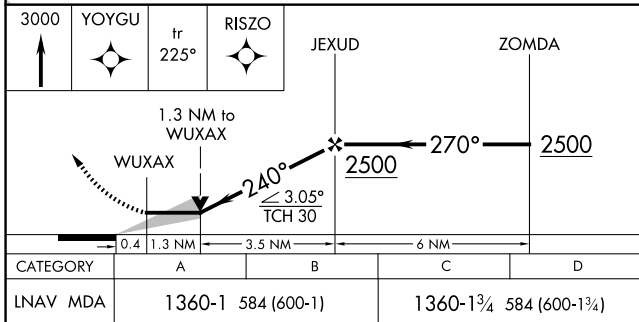

APP CRS <b>240°</b>	Rwy Idg TDZE Apt Elev	<b>6001</b> <b>776</b> <b>776</b>
------------------------	-----------------------------	---

# RNAV (GPS) RWY 23

ADDINGTON FLD (EKK)

RNP APCH.			

MISSED APPROACH: Climb to 3000 direct YOYU and on track 225° to RISZO and hold.

AWOS-3 <b>121.025</b>	LOUISVILLE APP CON <b>132.075 327.0</b>	CLNC DEL <b>119.45</b>	UNICOM <b>123.075 (CTAF)</b>
--------------------------	--	---------------------------	---------------------------------