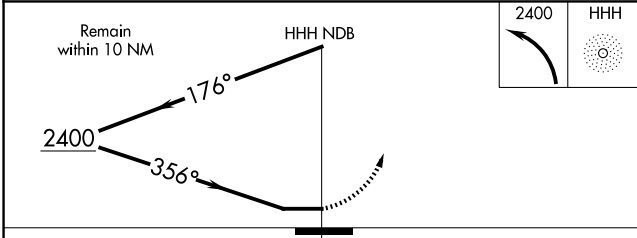

CATEGORY	A	B	C	D
S-35	1340-1	637 (700-1)		NA
CIRCLING	1380-1	677 (700-1)		NA