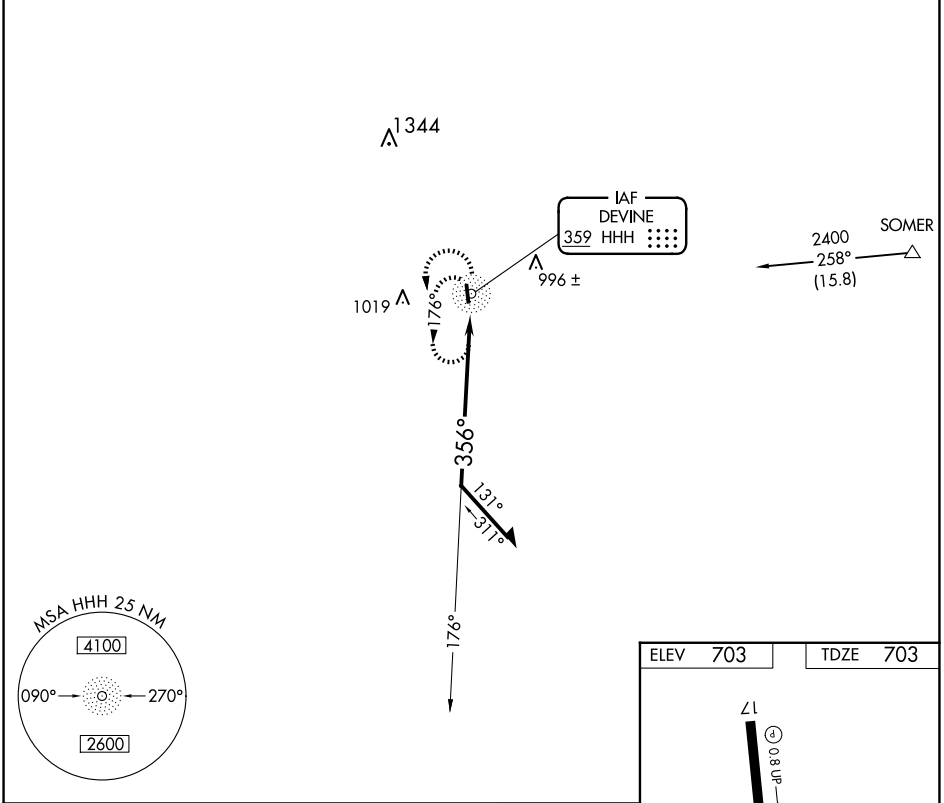

NDB HHH 359	APP CRS 356°	Rwy Idg TDZE Apt Elev	3399 703 703
-----------------------	------------------------	-----------------------------	---

NDB RWY 35

DEVINE MUNI (23R)

▼ Use Castroville Muni altimeter setting; when not received, use South Texas Rgnl at Hondo altimeter setting and increase all MDA 40 feet. Helicopter visibility reduction below 1 SM NA. Night landing: Rwy 35 NA.
▲ NA

MISSED APPROACH: Climbing left turn to 2400 in HHH NDB holding pattern.

CVB AWOS-3 119.25	HOUSTON CENTER 134.95 269.4	CTAF 122.9
-----------------------------	---------------------------------------	----------------------

SC-3, 20 FEB 2025 to 20 MAR 2025

SC-3, 20 FEB 2025 to 20 MAR 2025

CATEGORY	A	B	C	D
S-35	1340-1	637 (700-1)		NA
CIRCLING	1380-1	677 (700-1)		NA