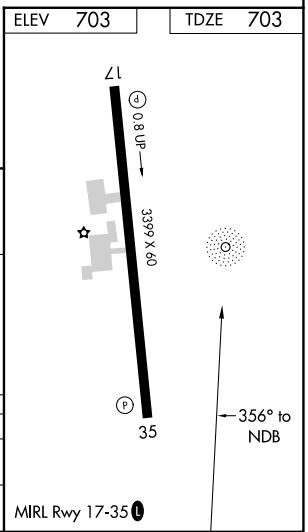

CATEGORY	A	B	C	D
S-35	1340-1	637 (700-1)		NA
CIRCLING	1380-1	677 (700-1)		NA