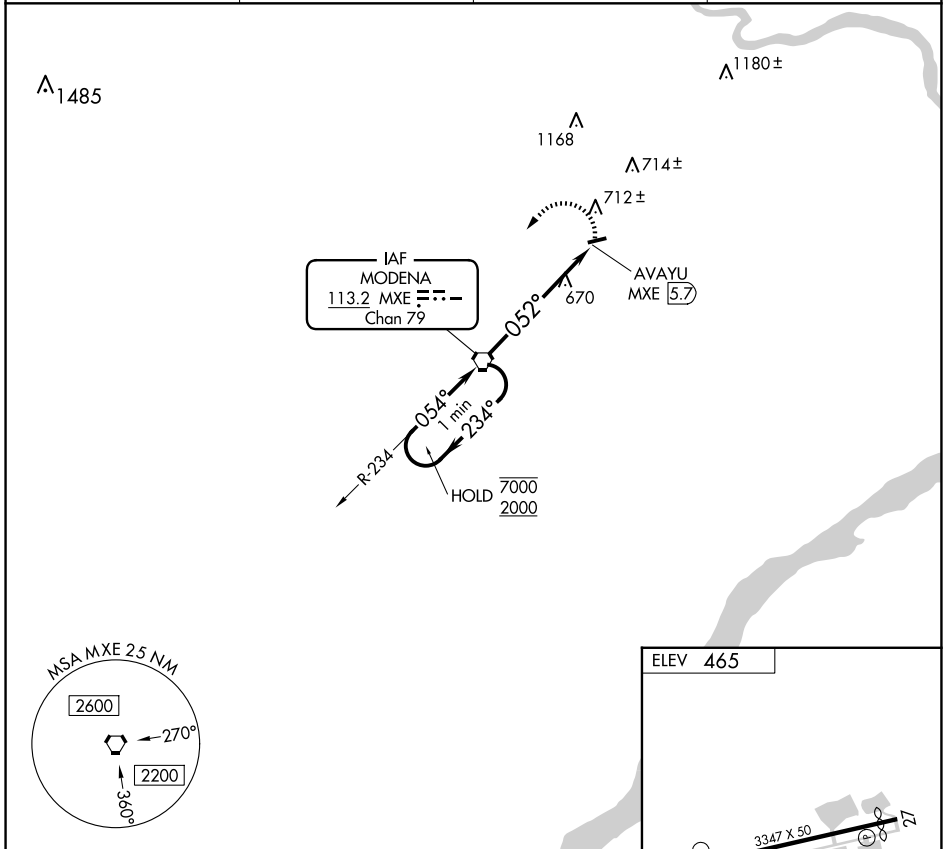

VORTAC MXE 113.2 Chan 79	APP CRS 052°	Rwy Idg TDZE Apt Elev	N/A N/A 465
---------------------------------------	------------------------	-----------------------------	--

VOR-A
BRANDYWINE RGNL (OQN)

⚠ When local altimeter setting not received, use Coatesville altimeter setting and increase all MDA's 60 feet.

MISSED APPROACH: Climbing left turn to 2000 direct MXE VORTAC and hold.

AWOS-3T 121.4	PHILADELPHIA APP CON 124.35 319.15	CLNC DEL 125.6	UNICOM 123.075 (CTAF)
-------------------------	--	--------------------------	---------------------------------

CATEGORY	A	B	C	D
CIRCLING	1080-1	615 (700-1)		NA

	FAF to MAP 5.7 NM				
Knots	60	90	120	150	180
Min:Sec	5:42	3:48	2:51	2:17	1:54

NE-4, 20 FEB 2025 to 20 MAR 2025

NE-4, 20 FEB 2025 to 20 MAR 2025