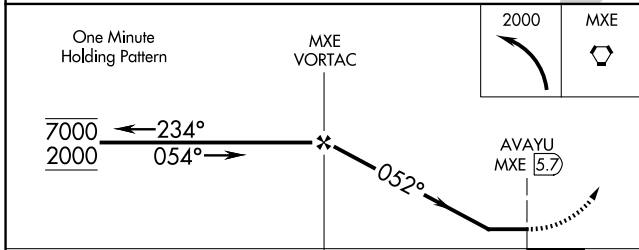

VORTAC MXE 113.2 Chan 79	APP CRS 052°	Rwy Idg TDZE Apt Elev	N/A N/A 465
---------------------------------------	------------------------	-----------------------------	--

VOR-A
BRANDYWINE RGNL (OQN)

⚠ When local altimeter setting not received, use Coatesville altimeter setting and increase all MDA's 60 feet.

MISSED APPROACH: Climbing left turn to 2000 direct MXE VORTAC and hold.

AWOS-3T 121.4	PHILADELPHIA APP CON 124.35 319.15	CLNC DEL 125.6	UNICOM 123.075 (CTAF)
-------------------------	--	--------------------------	---------------------------------

CATEGORY	A	B	C	D
CIRCLING	1080-1	615 (700-1)		NA

	FAF to MAP 5.7 NM				
Knots	60	90	120	150	180
Min:Sec	5:42	3:48	2:51	2:17	1:54

NE-4, 20 FEB 2025 to 20 MAR 2025

NE-4, 20 FEB 2025 to 20 MAR 2025