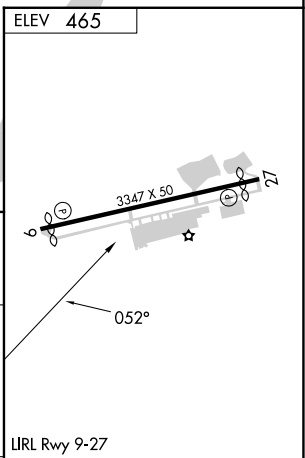

VORTAC MXE 113.2 Chan 79	APP CRS 052°	Rwy Idg TDZE Apt Elev	N/A N/A 465
---------------------------------------	------------------------	-----------------------------	--

VOR-A
BRANDYWINE RGNL (OQN)

⚠ When local altimeter setting not received, use Coatesville altimeter setting and increase all MDA's 60 feet.

MISSED APPROACH: Climbing left turn to 2000 direct MXE VORTAC and hold.

AWOS-3T 121.4	PHILADELPHIA APP CON 124.35 319.15	CLNC DEL 125.6	UNICOM 123.075 (CTAF)
-------------------------	--	--------------------------	---------------------------------

CATEGORY	A	B	C	D
CIRCLING	1080-1	615 (700-1)		NA

	FAF to MAP 5.7 NM				
Knots	60	90	120	150	180
Min:Sec	5:42	3:48	2:51	2:17	1:54

NE-4, 20 FEB 2025 to 20 MAR 2025

NE-4, 20 FEB 2025 to 20 MAR 2025