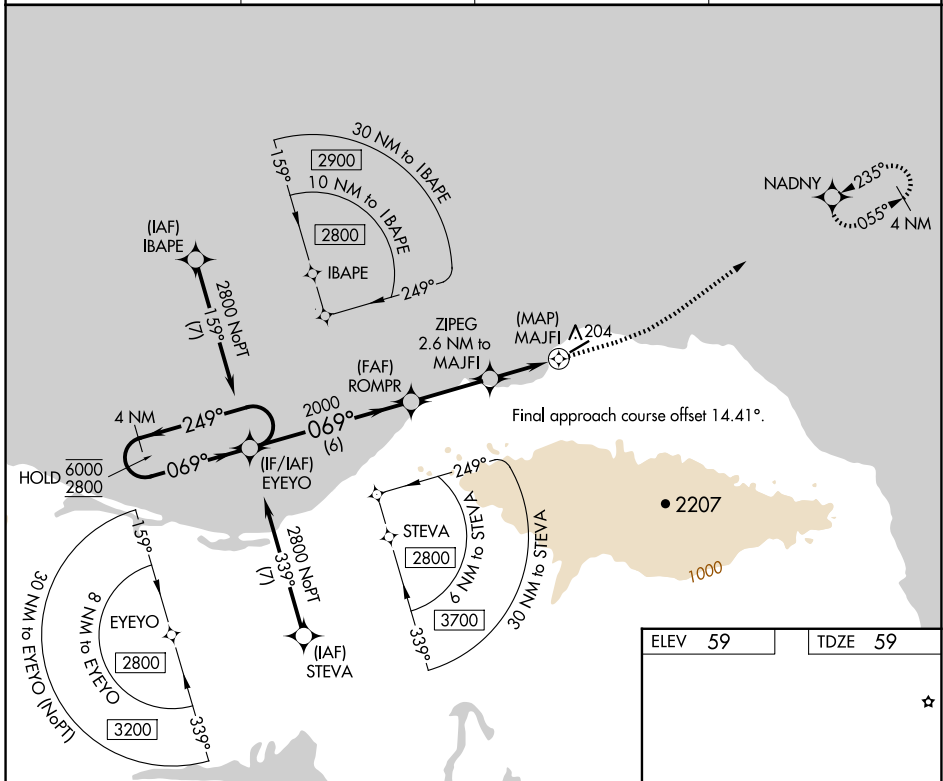

APP CRS	Rwy Idg	4400
069°	TDZE	59
	Apt Elev	59

RNAV (GPS) Y RWY 5

SAVOONGA (SVA) (PASA)

RNP APCH - GPS.		MISSED APPROACH: Climb to 800, then climbing left turn to 2000 direct NADNY and hold.	
Circling NA southeast of Rwy 5-23.		AWOS-3P 121.3	ANCHORAGE CENTER 132.2 281.4
		NOME RADIO 122.3	CTAF 122.70

AK, 20 FEB 2025 to 17 APR 2025

AK, 20 FEB 2025 to 17 APR 2025

ELEV 59	TDZE 59
---------	---------

MIRL Rwy 5-23

CATEGORY	A	B	C	D
LNVA MDA	460-1	401 (500-1)	460-1½	401 (500-1½)
CIRCLING	520-1	461 (500-1)	780-2 721 (800-2)	1100-3 1041 (1100-3)