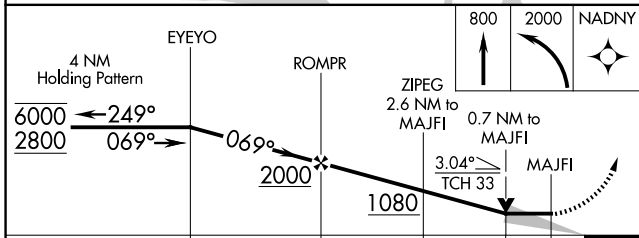

ELEV 59	TDZE 59

MIRL Rwy 5-23

CATEGORY	A	B	C	D
LNVA MDA	460-1	401 (500-1)	460-1½	401 (500-1½)
CIRCLING	520-1	461 (500-1)	780-2 721 (800-2)	1100-3 1041 (1100-3)