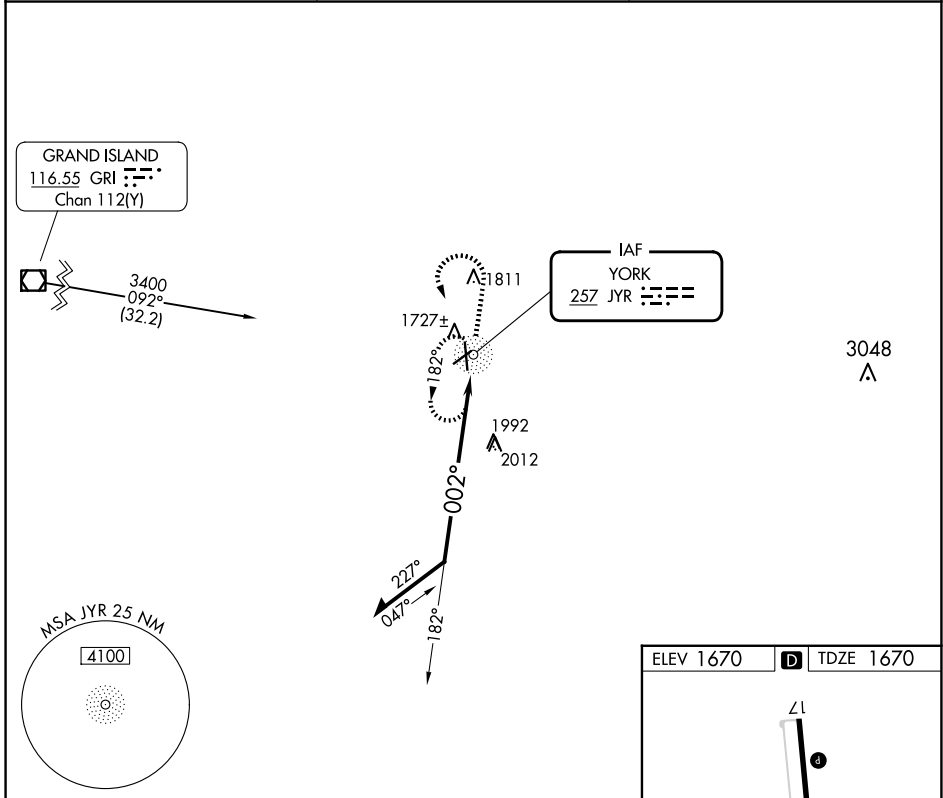

NDB JYR <b>257</b>	APP CRS <b>002°</b>	Rwy Idg TDZE Apt Elev	<b>5498</b> <b>1670</b> <b>1670</b>
-----------------------	------------------------	-----------------------------	---

# NDB RWY 35

YORK MUNI (JYR)

**⚠** NA When local altimeter setting not received, use Aurora altimeter setting and increase all MDA 60 feet.

MISSED APPROACH: Climb to 3000 then climbing left turn to 3300 direct JYR NDB and hold.

AWOS-3 <b>124.175</b>	MINNEAPOLIS CENTER <b>119.4 278.8</b>	UNICOM <b>122.8 (CTAF) 0</b>
--------------------------	--	---------------------------------

CATEGORY	A	B	C	D
S-35	2420-1 750 (800-1)	2420-1¼ 750 (800-1¼)	2420-2¼ 750 (800-2¼)	NA
CIRCLING	2420-1 750 (800-1)	2420-1¼ 750 (800-1¼)	2420-2¼ 750 (800-2¼)	NA

NC-2, 20 FEB 2025 to 20 MAR 2025

NC-2, 20 FEB 2025 to 20 MAR 2025