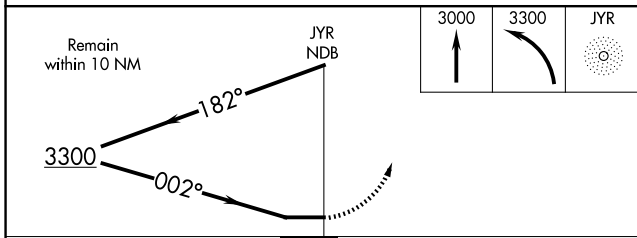

NDB JYR 257	APP CRS 002°	Rwy Idg TDZE Apt Elev	5498 1670 1670

NDB RWY 35

YORK MUNI (JYR)

⚠ NA When local altimeter setting not received, use Aurora altimeter setting and increase all MDA 60 feet.

MISSED APPROACH: Climb to 3000 then climbing left turn to 3300 direct JYR NDB and hold.

AWOS-3 124.175	MINNEAPOLIS CENTER 119.4 278.8	UNICOM 122.8 (CTAF) 0

CATEGORY	A	B	C	D
S-35	2420-1 750 (800-1)	2420-1¼ 750 (800-1¼)	2420-2¼ 750 (800-2¼)	NA
CIRCLING	2420-1 750 (800-1)	2420-1¼ 750 (800-1¼)	2420-2¼ 750 (800-2¼)	NA

NC-2, 20 FEB 2025 to 20 MAR 2025

NC-2, 20 FEB 2025 to 20 MAR 2025