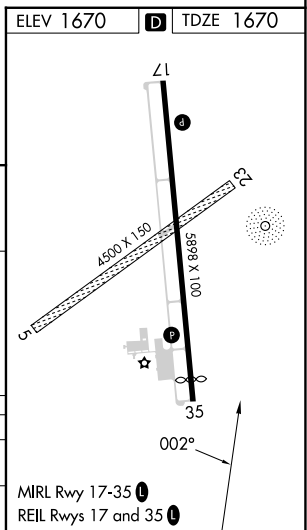

NDB JYR 257	APP CRS 002°	Rwy Idg TDZE Apt Elev	5498 1670 1670

NDB RWY 35

YORK MUNI (JYR)

⚠ NA When local altimeter setting not received, use Aurora altimeter setting and increase all MDA 60 feet.

MISSED APPROACH: Climb to 3000 then climbing left turn to 3300 direct JYR NDB and hold.

AWOS-3 124.175	MINNEAPOLIS CENTER 119.4 278.8	UNICOM 122.8 (CTAF) 0

CATEGORY	A	B	C	D
S-35	2420-1 750 (800-1)	2420-1¼ 750 (800-1¼)	2420-2¼ 750 (800-2¼)	NA
CIRCLING	2420-1 750 (800-1)	2420-1¼ 750 (800-1¼)	2420-2¼ 750 (800-2¼)	NA

NC-2, 20 FEB 2025 to 20 MAR 2025

NC-2, 20 FEB 2025 to 20 MAR 2025