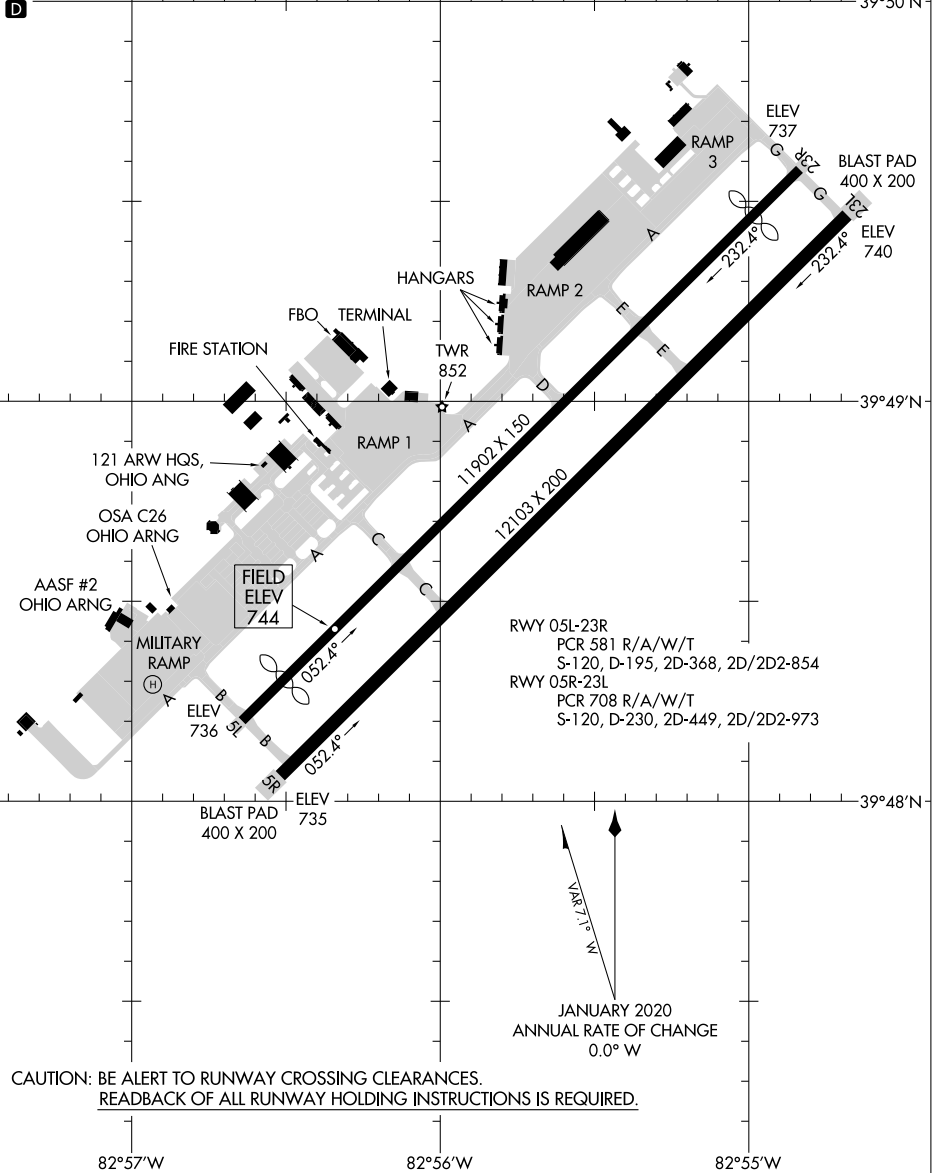

ATIS
132.75
RICK TOWER
120.05 348.4
GND CON
125.275 275.8
CLNC DEL
125.275 275.8

EC-2, 20 FEB 2025 to 20 MAR 2025

EC-2, 20 FEB 2025 to 20 MAR 2025

CAUTION: BE ALERT TO RUNWAY CROSSING CLEARANCES.
READBACK OF ALL RUNWAY HOLDING INSTRUCTIONS IS REQUIRED.