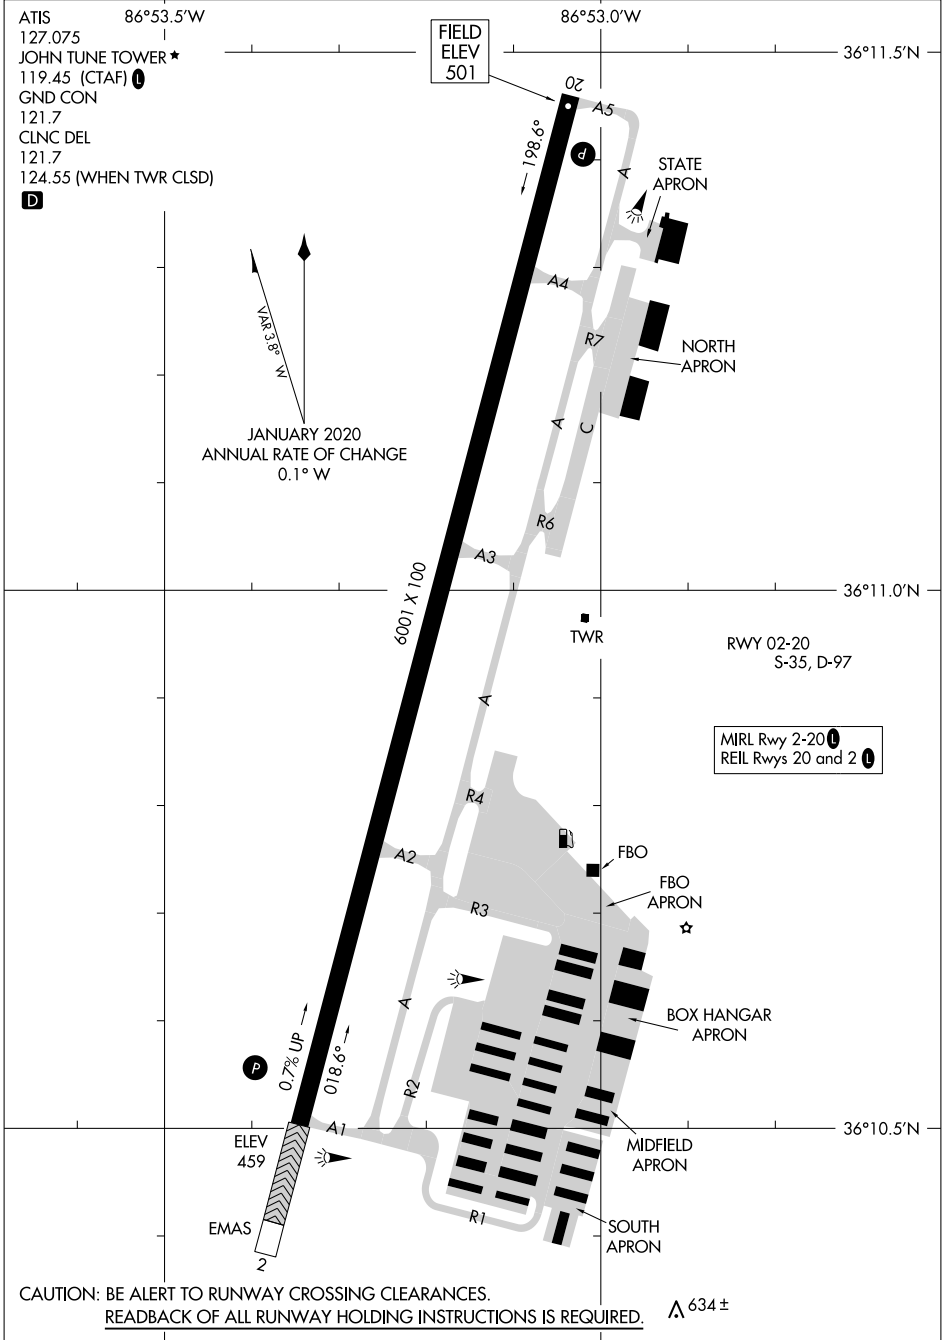

25051

AIRPORT DIAGRAM

AL-6878 (FAA)

JOHN C TUNE (JWN)
NASHVILLE, TENNESSEE

SE-1, 20 FEB 2025 to 20 MAR 2025

SE-1, 20 FEB 2025 to 20 MAR 2025

AIRPORT DIAGRAM

25051