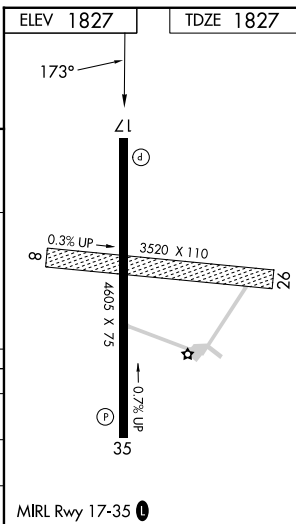

WAAS CH 53608 W17A	APP CRS 173°	Rwy Idg 4605 TDZE 1827 Apt Elev 1827

RNAV (GPS) RWY 17

CURTIS FLD (BBD)

RNP APCH - GPS.	MISSED APPROACH: Climb to 4000 direct JENEV and hold.

AWOS-3 118.375	HOUSTON CENTER 132.35 317.5	UNICOM 122.8 (CTAF) 0

CATEGORY	A	B	C	D
LPV DA	2027-1	200 (200-1)		NA
LNAV/VNAV DA	2077-1	250 (300-1)		NA
LNAV MDA	2160-1	333 (400-1)		NA

SC-3, 20 FEB 2025 to 20 MAR 2025

SC-3, 20 FEB 2025 to 20 MAR 2025