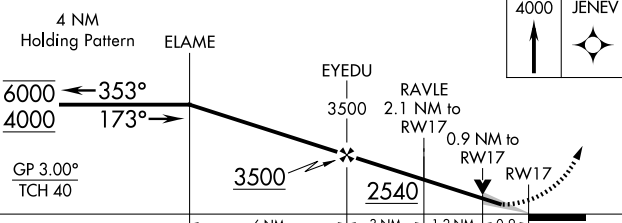

WAAS CH 53608 W17A	APP CRS 173°	Rwy Idg 4605 TDZE 1827 Apt Elev 1827

RNAV (GPS) RWY 17

CURTIS FLD (BBD)

RNP APCH - GPS.	MISSED APPROACH: Climb to 4000 direct JENEV and hold.

AWOS-3 118.375	HOUSTON CENTER 132.35 317.5	UNICOM 122.8 (CTAF) 0

CATEGORY	A	B	C	D
LPV DA	2027-1	200 (200-1)		NA
LNAV/VNAV DA	2077-1	250 (300-1)		NA
LNAV MDA	2160-1	333 (400-1)		NA

SC-3, 20 FEB 2025 to 20 MAR 2025

SC-3, 20 FEB 2025 to 20 MAR 2025