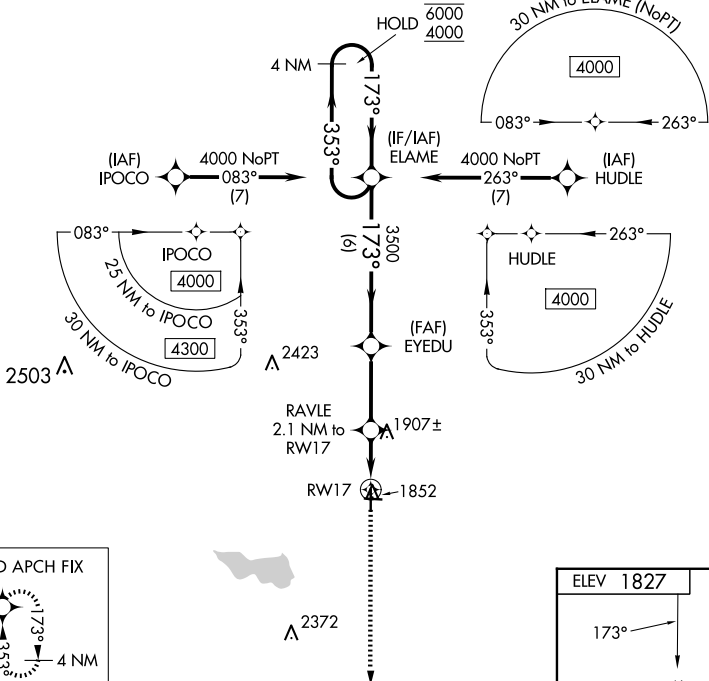

WAAS CH 53608 W17A	APP CRS 173°	Rwy Idg 4605 TDZE 1827 Apt Elev 1827
--	------------------------	---

RNAV (GPS) RWY 17

CURTIS FLD (BBD)

RNP APCH - GPS.	MISSED APPROACH: Climb to 4000 direct JENEV and hold.
-----------------	---

AWOS-3 118.375	HOUSTON CENTER 132.35 317.5	UNICOM 122.8 (CTAF) 0
--------------------------	---------------------------------------	---------------------------------

CATEGORY	A	B	C	D
LPV DA	2027-1	200 (200-1)		NA
LNAV/VNAV DA	2077-1	250 (300-1)		NA
LNAV MDA	2160-1	333 (400-1)		NA

SC-3, 20 FEB 2025 to 20 MAR 2025

SC-3, 20 FEB 2025 to 20 MAR 2025