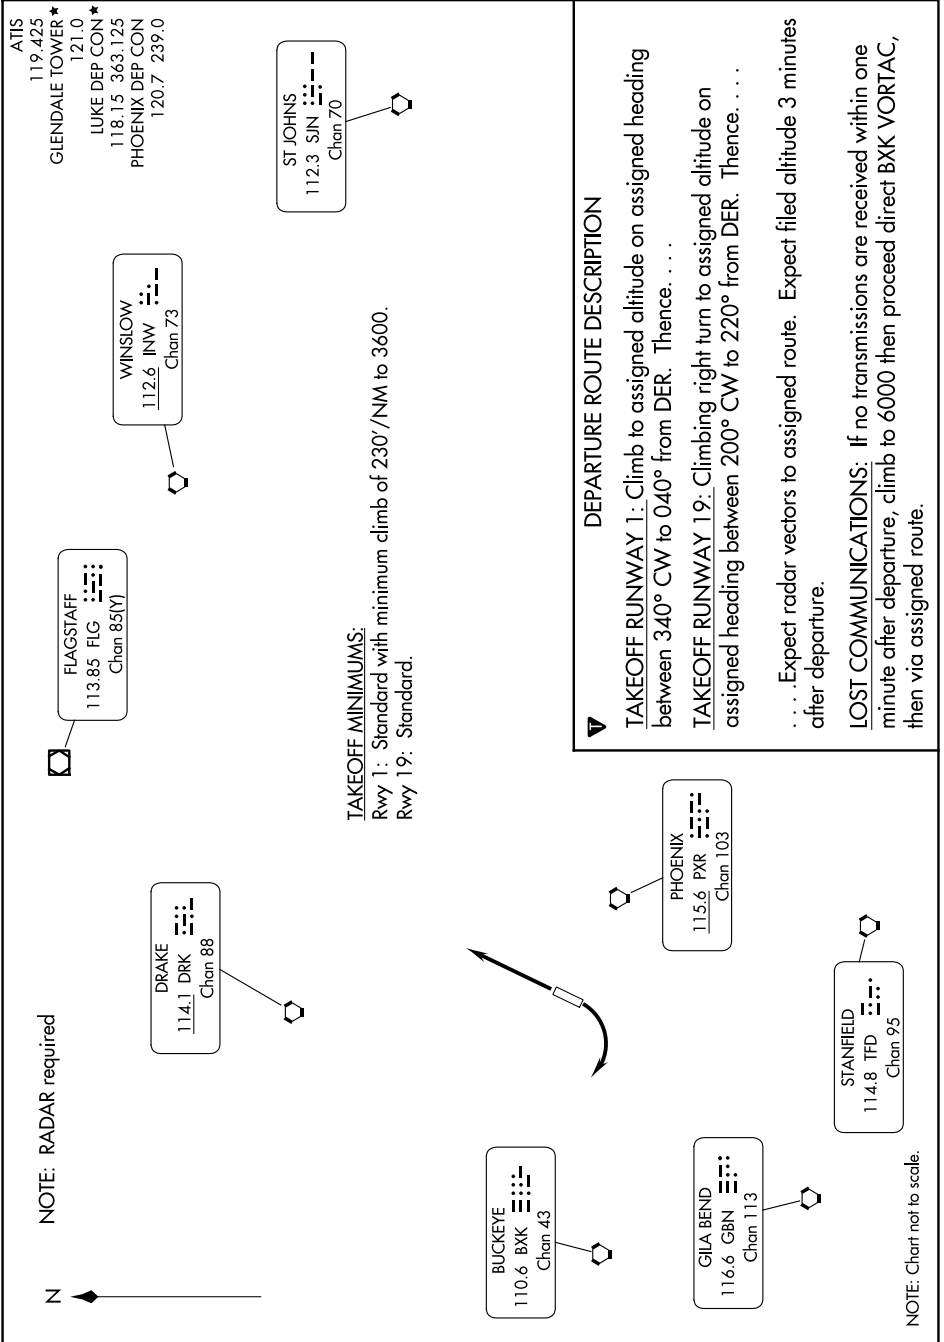

# GLENDALE ONE DEPARTURE

AL-6915 (FAA)

GLENDALE RGNL (GUT)  
GLENDALE, ARIZONA

SW-4, 20 FEB 2025 to 20 MAR 2025

SW-4, 20 FEB 2025 to 20 MAR 2025

# GLENDALE ONE DEPARTURE

GLENDALE, ARIZONA  
GLENDALE RGNL (GUT)