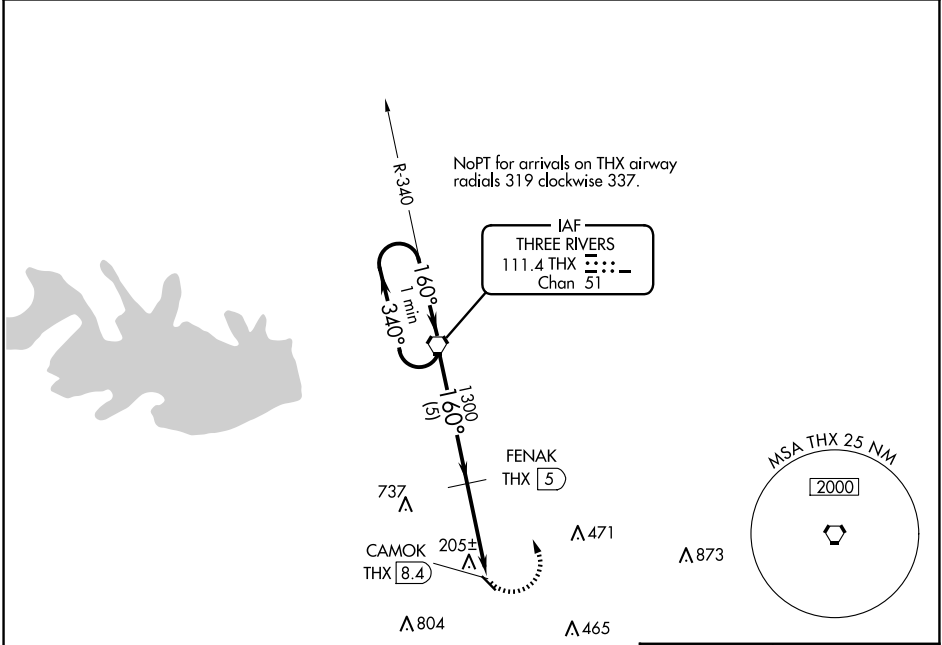

VORTAC THX 111.4 Chan 51	APP CRS 160°	Rwy Idg TDZE Apt Elev	N/A N/A 129
--	------------------------	-----------------------------	--

VOR/DME-A
LIVE OAK COUNTY (8T6)

NA Use Alice Intl altimeter setting. Circling to Rwy 31 NA at night. Visibility reduction by helicopters NA. MISSED APPROACH: Climbing left turn to 2000 direct THX VORTAC and hold.

AWOS-3PT 119.05	ALI ASOS 119.225	HOUSTON CENTER 134.6 322.5	CTAF 122.9	122.7 0
---------------------------	----------------------------	--------------------------------------	----------------------	----------------

CATEGORY	A	B	C	D
CIRCLING	760-1 631 (700-1)	860-1 731 (700-1)	860-2 731 (800-2)	NA

SC-3, 20 FEB 2025 to 20 MAR 2025

SC-3, 20 FEB 2025 to 20 MAR 2025