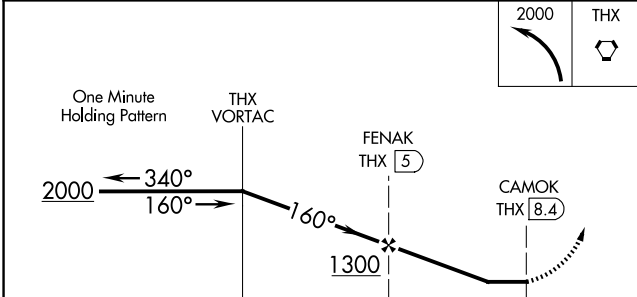

VORTAC THX 111.4 Chan 51	APP CRS 160°	Rwy Idg TDZE Apt Elev	N/A N/A 129

VOR/DME-A
LIVE OAK COUNTY (8T6)

NA Use Alice Intl altimeter setting. Circling to Rwy 31 NA at night. Visibility reduction by helicopters NA. MISSED APPROACH: Climbing left turn to 2000 direct THX VORTAC and hold.

AWOS-3PT 119.05	ALI ASOS 119.225	HOUSTON CENTER 134.6 322.5	CTAF 122.9	122.7 0

CATEGORY	A	B	C	D
CIRCLING	760-1 631 (700-1)	860-1 731 (700-1)	860-2 731 (800-2)	NA