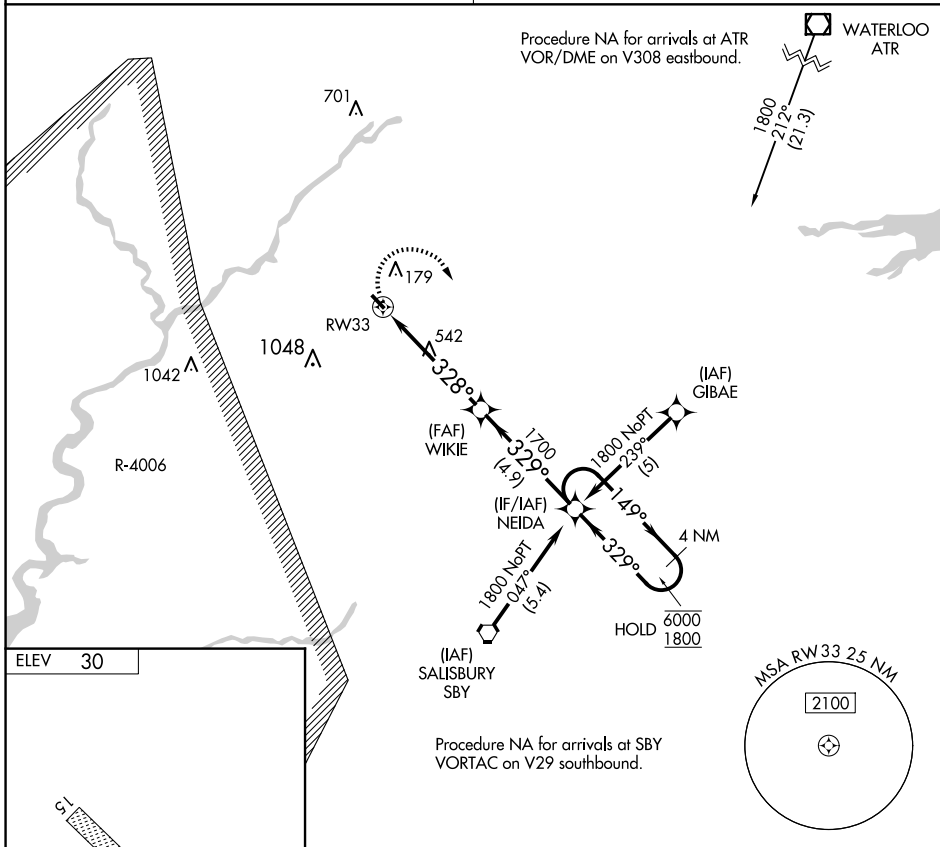

APP CRS	Rwy Idg	N/A
328°	TDZE	N/A
	Apt Elev	30

RNAV (GPS)-A

LAUREL (N06)

RNP APCH.	Procedure NA at night. Use Salisbury altimeter setting; when not received, use Georgetown altimeter setting.	MISSED APPROACH: Climbing right turn to 1800 direct NEIDA and hold.
-----------	--	---

PATUXENT APP CON* 127.95 314.0	UNICOM 122.8 (CTAF) 0
--	---------------------------------

CATEGORY	A	B	C	D
CIRCLING	880-1¼	850 (900-1¼)	NA	

NE-3, 20 FEB 2025 to 20 MAR 2025

NE-3, 20 FEB 2025 to 20 MAR 2025