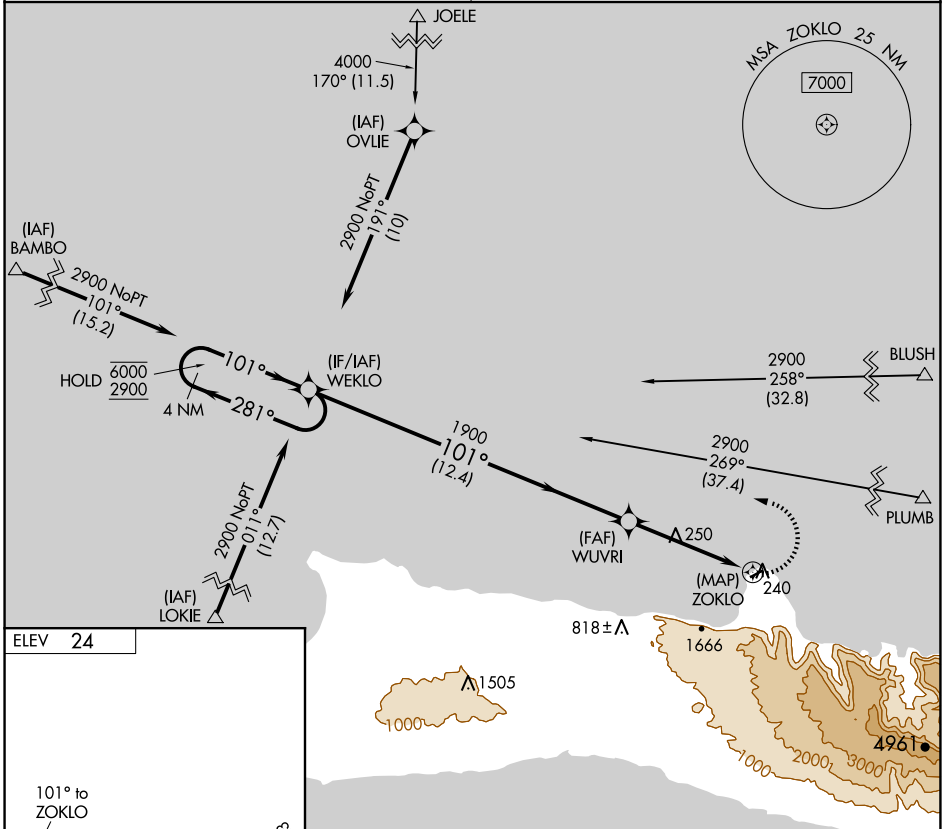

APP CRS	Rwy Idg	N/A
101°	TDZE	N/A
	Apt Elev	24

RNAV (GPS)-B

KALAUPAPA (LUP) (PHLU)

RNP APCH.	MISSED APPROACH: Climbing left turn to 2900 direct WEKLO and hold.
<p>▼ Circling NA southeast of Rwy 5-23.</p> <p>▲ NA Procedure NA at night.</p> <p>Use Kaunakakai altimeter setting.</p>	
HCF CENTER 124.1 317.5	CTAF 122.9

PAC, 20 FEB 2025 to 17 APR 2025

PAC, 20 FEB 2025 to 17 APR 2025