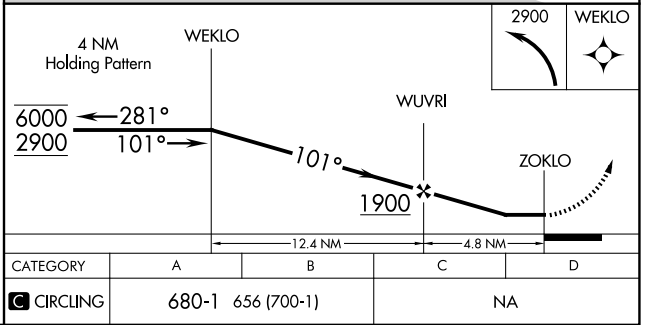

APP CRS	Rwy Idg	N/A
101°	TDZE	N/A
	Apt Elev	24

RNAV (GPS)-B

KALAUPAPA (LUP) (PHLU)

RNP APCH.	MISSED APPROACH: Climbing left turn to 2900 direct WEKLO and hold.
<p>▼ Circling NA southeast of Rwy 5-23.</p> <p>▲ NA Procedure NA at night.</p> <p>Use Kaunakakai altimeter setting.</p>	
HCF CENTER 124.1 317.5	CTAF 122.9