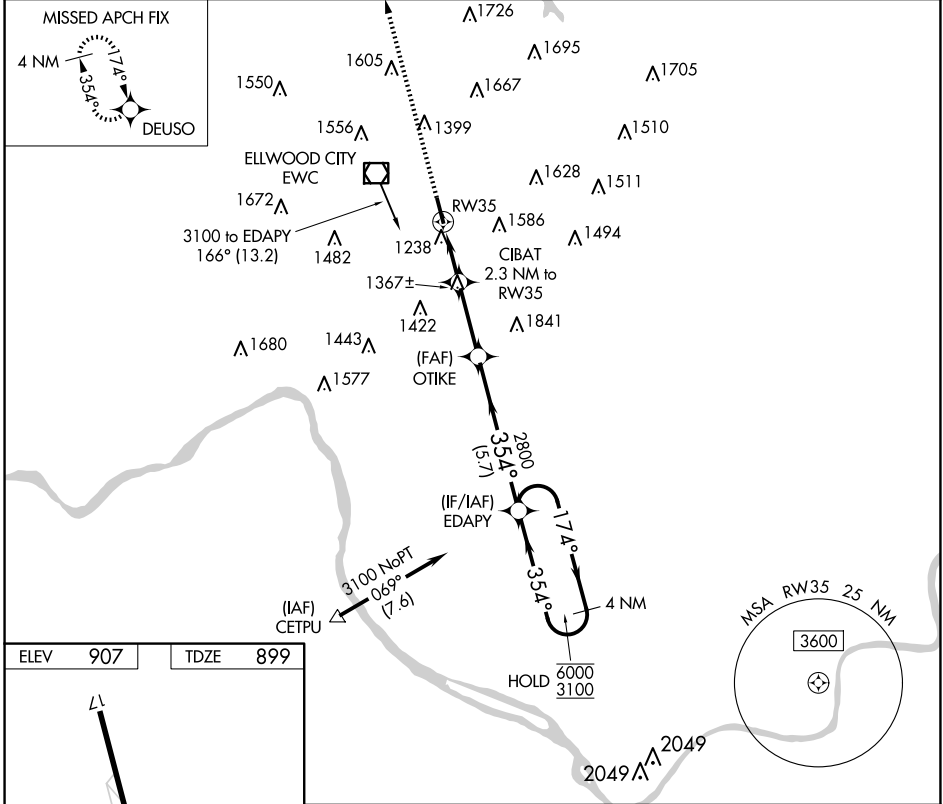

APP CRS	Rwy Idg	5002
354°	TDZE	899
	Apt Elev	907

RNAV (GPS) RWY 35

ZELIENOPLE MUNI (PJC)

RNP APCH - GPS.

⚠ Rwy 35 helicopter visibility reduction below 1 SM NA.
⚠ Procedure NA at night.

MISSED APPROACH: Climb to 3000 direct DEUSO and hold.

AWOS-3PT
118.45

PITTSBURGH APP CON
124.75 338.2

CTAF
122.9

NE-4, 20 FEB 2025 to 20 MAR 2025

NE-4, 20 FEB 2025 to 20 MAR 2025