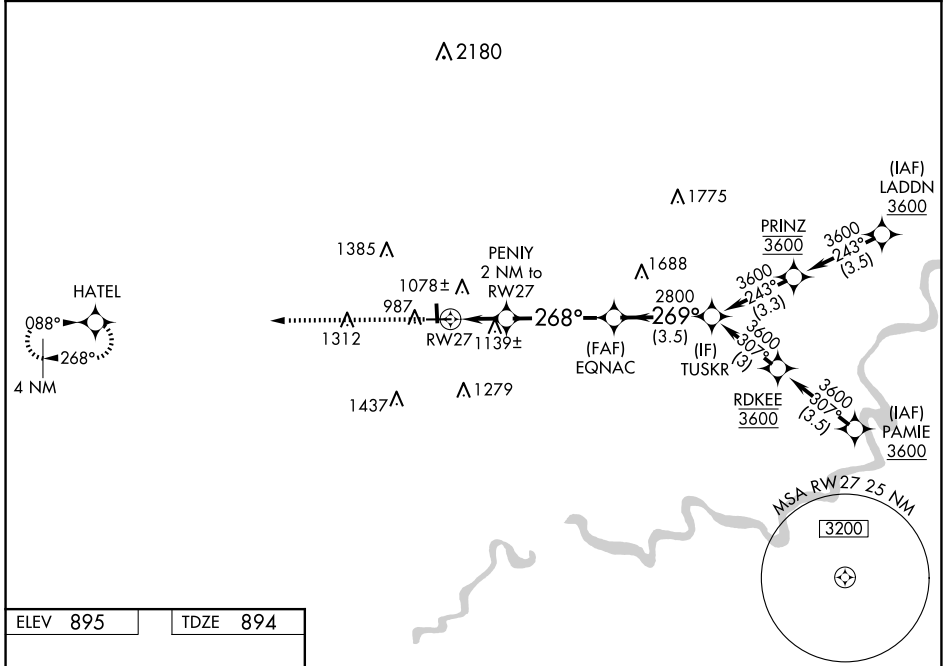

WAAS CH 97604 W27A	APP CRS 268°	Rwy Idg TDZE Apt Elev	5074 894 895
--	------------------------	-----------------------------	---

RNAV (GPS) RWY 27

MENOMONIE MUNI/SCORE FLD (LUM)

RNP APCH.	<p>⚠ Circling Rwy 18, 36 NA at night. For uncompensated Baro-VNAV systems, LNAV/VNAV NA below -16°C or above 54°C.</p>	<p>MISSED APPROACH: Climb to 2800 direct HATEL and hold.</p>
-----------	--	--

AWOS-3 118.025	MINNEAPOLIS CENTER 125.3 335.6	UNICOM 122.7 (CTAF) 0
--------------------------	--	---------------------------------

CATEGORY	A	B	C	D
LPV DA	1144-3/4	250 (300-3/4)		NA
LNAV/ VNAV DA	1470-15/8	576 (600-15/8)		NA
LNAV MDA	1400-1	506 (600-1)	1400-13/8 506 (600-13/8)	NA
C CIRCLING	1420-1 525 (600-1)	1800-11/4 905 (1000-11/4)	1820-23/4 925 (1000-23/4)	NA

EC-3, 20 FEB 2025 to 20 MAR 2025

EC-3, 20 FEB 2025 to 20 MAR 2025