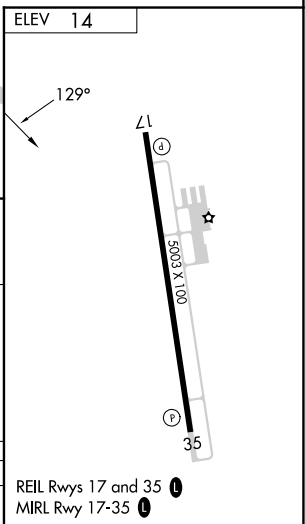

VORTAC LSU 116.5 Chan 112	APP CRS 129°	Rwy Idg TDZE Apt Elev	N/A N/A 14
---	------------------------	-----------------------------	---------------------------------------

VOR-A
LOUISIANA RGNL (R/E/G)

<p>NA DME required. Use Baton Rouge altimeter setting.</p>	<p>MISSED APPROACH: Climbing right turn to 3000 on LSU VORTAC R-129 to CLARA/1.5 DME and hold.</p>
---	--

CATEGORY	A	B	C	D
CIRCLING	800-1 786 (800-1)	800-1¼ 786 (800-1¼)	800-2¼ 786 (800-2¼)	800-2½ 786 (800-2½)

SC-4, 20 FEB 2025 to 20 MAR 2025

SC-4, 20 FEB 2025 to 20 MAR 2025