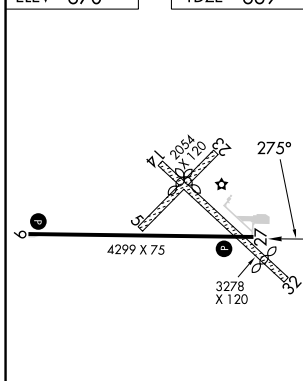

APP CRS	Rwy Idg	4299
275°	TDZE	669
	Apt Elev	670

RNAV (GPS) RWY 27

BEAVER ISLAND (SJX)

⚠ DME/DME RNP -0.3 NA. When local altimeter setting not received, use Pellston altimeter setting and increase all MDA 100 feet. Circling NA to Rwys 5, 14, 23, 32.

⚠ MISSED APPROACH: Climbing right turn to 2600 direct BODAY and hold.

AWOS-3 118.075	MINNEAPOLIS CENTER 134.6 354.05	UNICOM 122.8 (CTAF) 0
--------------------------	---	---------------------------------

ELEV 670	TDZE 669
----------	----------

CATEGORY	A	B	C	D
LNAV MDA	1080-1	411 (500-1)		NA
CIRCLING	1100-1 430 (500-1)	1120-1 450 (500-1)		NA

MIRL Rwy 9-27 **0**
REIL Rwys 9 and 27 **0**

EC-1, 20 FEB 2025 to 20 MAR 2025