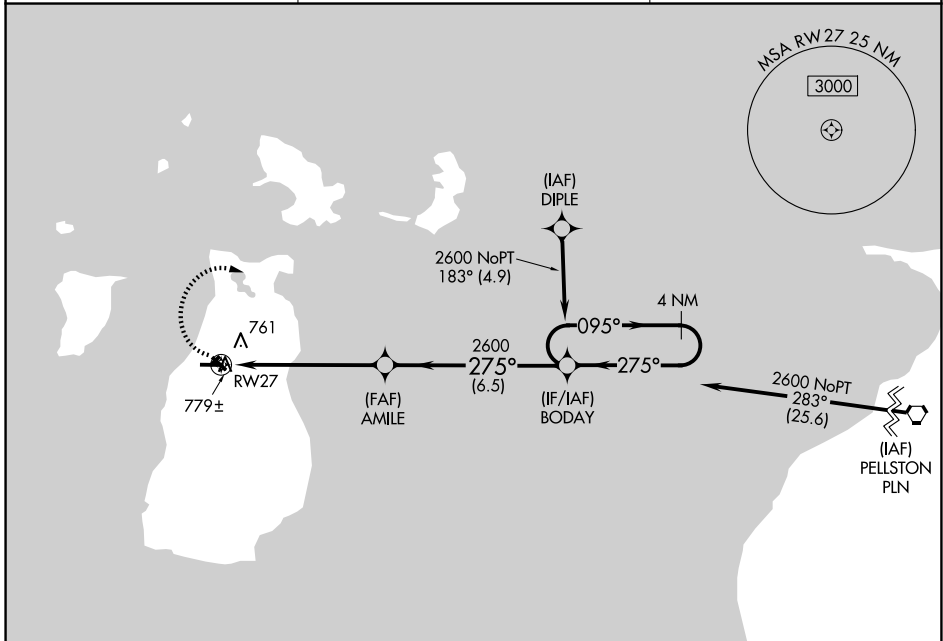

APP CRS	Rwy Idg	4299
275°	TDZE	669
	Apt Elev	670

RNAV (GPS) RWY 27

BEAVER ISLAND (SJX)

⚠ DME/DME RNP -0.3 NA. When local altimeter setting not received, use Pellston altimeter setting and increase all MDA 100 feet. Circling NA to Rwys 5, 14, 23, 32.

⚠ MISSED APPROACH: Climbing right turn to 2600 direct BODAY and hold.

AWOS-3 118.075	MINNEAPOLIS CENTER 134.6 354.05	UNICOM 122.8 (CTAF) 0
--------------------------	---	---------------------------------

ELEV 670	TDZE 669
----------	----------

CATEGORY	A	B	C	D
LNAV MDA	1080-1	411 (500-1)		NA
CIRCLING	1100-1 430 (500-1)	1120-1 450 (500-1)		NA

MIRL Rwy 9-27 **0**
REIL Rwys 9 and 27 **0**

EC-1, 20 FEB 2025 to 20 MAR 2025