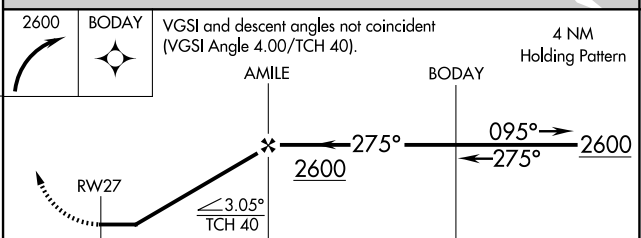

CATEGORY	A	B	C	D
LNAV MDA	1080-1	411 (500-1)		NA
CIRCLING	1100-1 430 (500-1)	1120-1 450 (500-1)		NA

MIRL Rwy 9-27 **0**
REIL Rwys 9 and 27 **0**

EC-1, 20 FEB 2025 to 20 MAR 2025

EC-1, 20 FEB 2025 to 20 MAR 2025