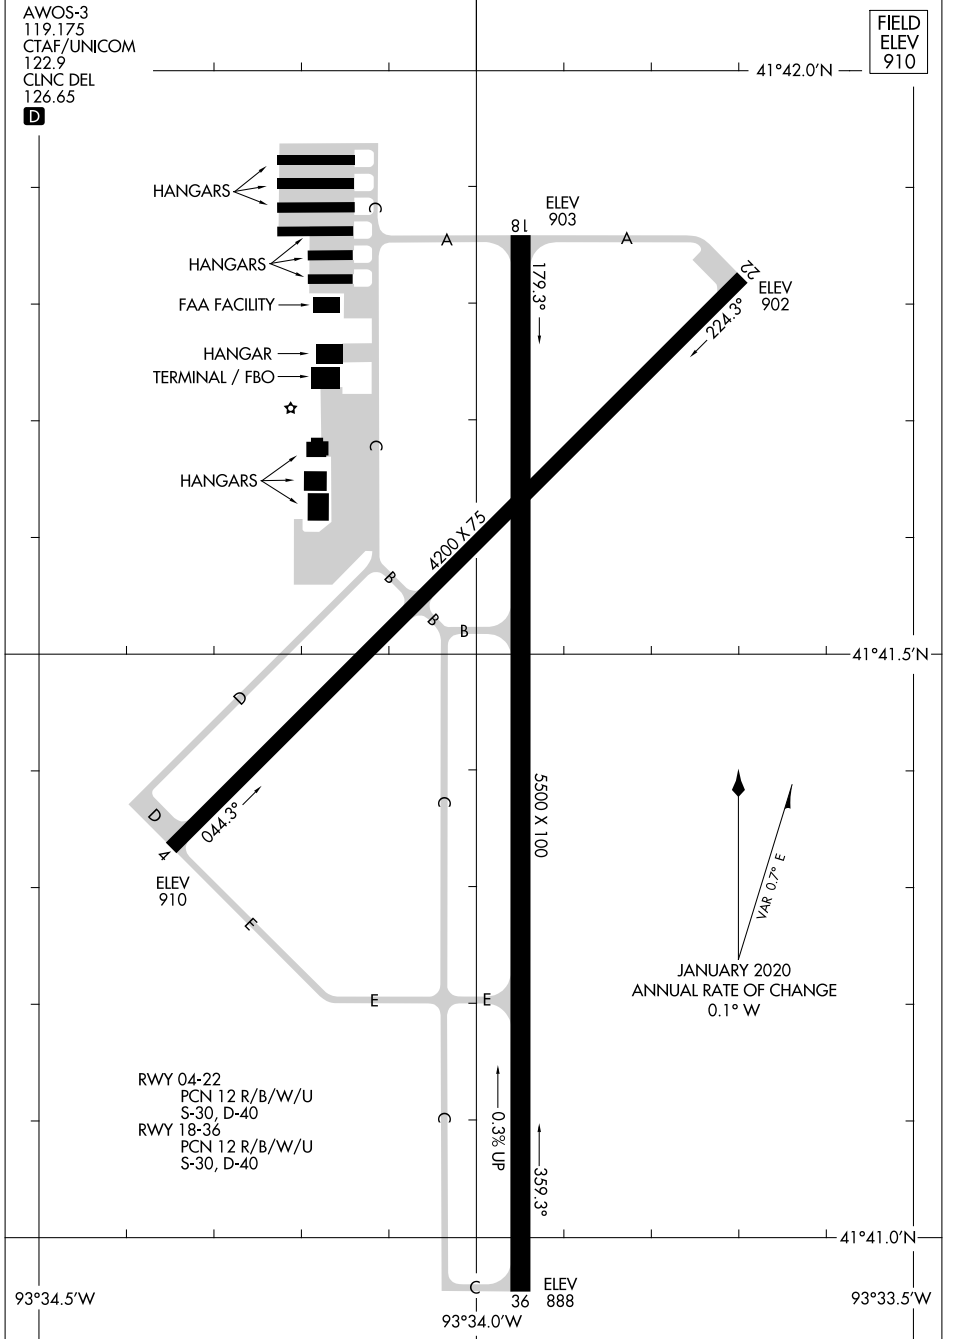

AIRPORT DIAGRAM

ANKENY RGNL (IKV)

ANKENY, IOWA

AL-9156 (FAA)

NC-3, 20 FEB 2025 to 20 MAR 2025

NC-3, 20 FEB 2025 to 20 MAR 2025

AIRPORT DIAGRAM

ANKENY, IOWA

ANKENY RGNL (IKV)