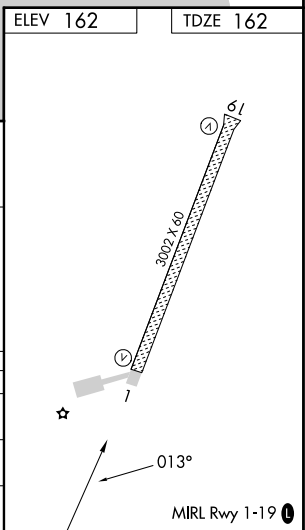

WAAS CH 77843	APP CRS 013°	Rwy Idg TDZE Apt Elev	3002 162 162
W01A			

RNAV (GPS) RWY 1

KOYUK ALFRED ADAMS (KKA)(PAKK)

RNP APCH - GPS.		MISSED APPROACH: Climbing right turn to 2400 direct YECUP and hold.	
NA Circling NA west of Rwy 01-19.			
AWOS-3P 134,95	ANCHORAGE CENTER 135.7 335.5	NOME RADIO 122.35	CTAF 122.80

CATEGORY	A	B	C	D
LP MDA	540-1 378 (400-1)			NA
LNAV MDA	660-1	498 (500-1)	660-1 $\frac{3}{8}$ 498 (500-1 $\frac{3}{8}$)	NA
CIRCLING	660-1 498 (500-1)	900-1 738 (800-1)	1500-3 1338 (1400-3)	NA