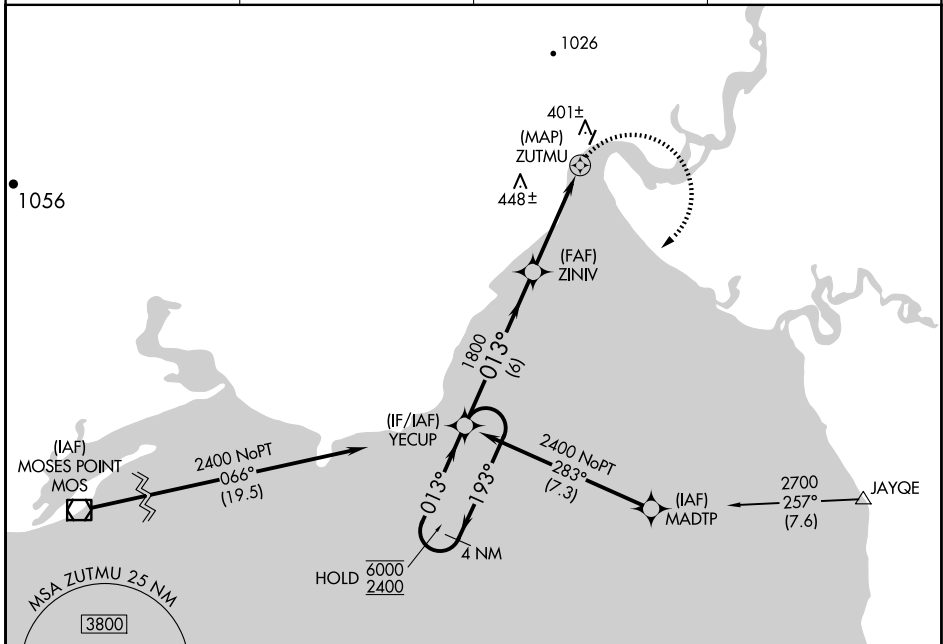

WAAS CH 77843	APP CRS 013°	Rwy Idg TDZE Apt Elev	3002 162 162
W01A			

RNAV (GPS) RWY 1

KOYUK ALFRED ADAMS (KKA)(PAKK)

RNP APCH - GPS.		MISSED APPROACH: Climbing right turn to 2400 direct YECUP and hold.	
NA Circling NA west of Rwy 01-19.			
AWOS-3P 134,95	ANCHORAGE CENTER 135.7 335.5	NOME RADIO 122.35	CTAF 122.80

CATEGORY	A	B	C	D
LP MDA	540-1 378 (400-1)			NA
LNAV MDA	660-1	498 (500-1)	660-1 $\frac{3}{8}$ 498 (500-1 $\frac{3}{8}$)	NA
CIRCLING	660-1 498 (500-1)	900-1 738 (800-1)	1500-3 1338 (1400-3)	NA