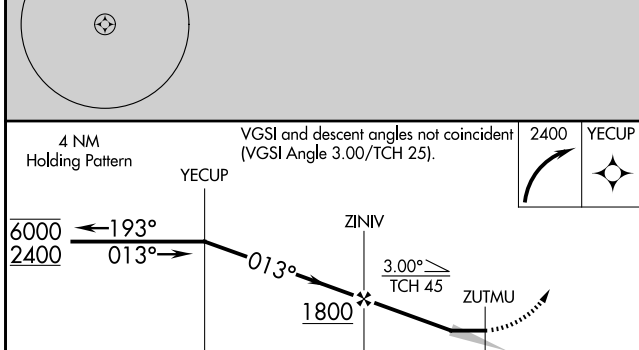

WAAS CH 77843	APP CRS 013°	Rwy Idg TDZE Apt Elev	3002 162 162
W01A			

RNAV (GPS) RWY 1

KOYUK ALFRED ADAMS (KKA)(PAKK)

RNP APCH - GPS.		MISSED APPROACH: Climbing right turn to 2400 direct YECUP and hold.	
NA Circling NA west of Rwy 01-19.			
AWOS-3P 134,95	ANCHORAGE CENTER 135.7 335.5	NOME RADIO 122.35	CTAF 122.80

CATEGORY	A	B	C	D
LP MDA	540-1 378 (400-1)			NA
LNAV MDA	660-1	498 (500-1)	660-1 $\frac{3}{8}$ 498 (500-1 $\frac{3}{8}$)	NA
CIRCLING	660-1 498 (500-1)	900-1 738 (800-1)	1500-3 1338 (1400-3)	NA