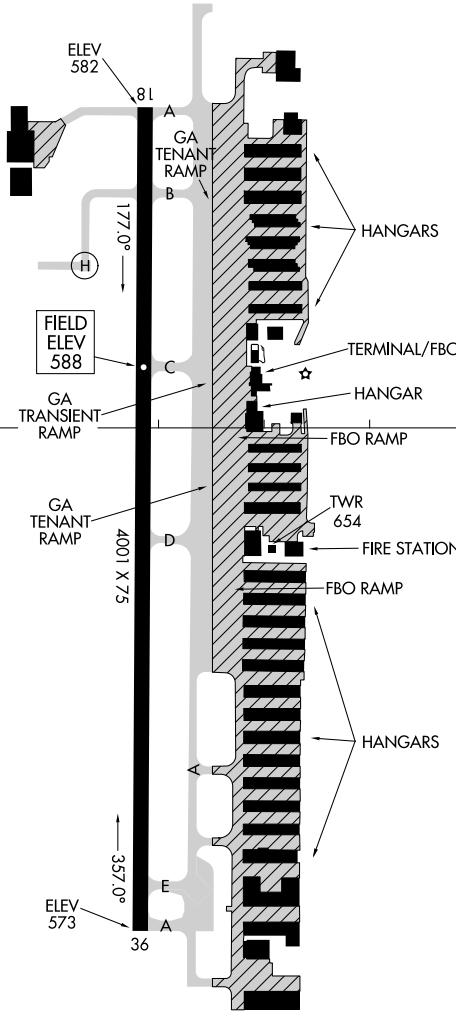

23222

AIRPORT DIAGRAM

AL-9209 (FAA)

GRAND PRAIRIE MUNI (GPM)

GRAND PRAIRIE, TX

AWOS-3P
 118.475
 GRAND PRAIRIE TOWER ★
 128.55
 GND CON
 121.15

SC-2, 20 FEB 2025 to 20 MAR 2025

SC-2, 20 FEB 2025 to 20 MAR 2025

32°42.0'N

△ 745±

RWY 18-36
S-30

32°41.5'N

CAUTION: BE ALERT TO RUNWAY CROSSING CLEARANCES.
READBACK OF ALL RUNWAY HOLDING INSTRUCTIONS IS REQUIRED.

97°03.0'W

97°02.5'W

AIRPORT DIAGRAM