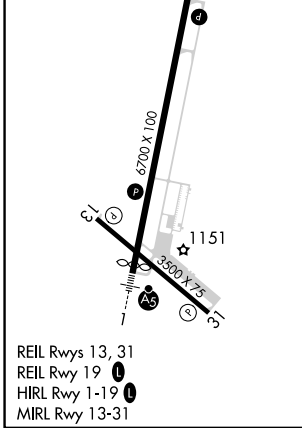

WAAS CH 93542 W19A	APP CRS 190°	Rwy ldg TDZE 1109 Apt Elev 1109
--	------------------------	---

RNAV (GPS) RWY 19

RICE LAKE RGNL/CARL'S FLD (R/PD)

RNP APCH.	MISSED APPROACH: Climb to 3200 direct HERRB and hold.
<p>Circling Rwy 13, 31 NA at night. For uncompensated Baro-VNAV systems, procedure NA below -17°C or above 54°C.</p>	

AWOS-3 120.525	MINNEAPOLIS CENTER 125.3 335.6	UNICOM 122.7 (CTAF) 0
--------------------------	--	---------------------------------

ELEV 1109	TDZE 1109
-----------	-----------

CATEGORY	A	B	C	D
LPV DA		1309-3/4	200 (200-3/4)	
LNAV/VNAV DA		1389-7/8	280 (300-7/8)	
LNAV MDA		1480-1	371 (400-1)	
CIRCLING	1580-1 471 (500-1)	1740-1 631 (700-1)	1740-1 3/4 631 (700-1 3/4)	1940-2 3/4 831 (900-2 3/4)