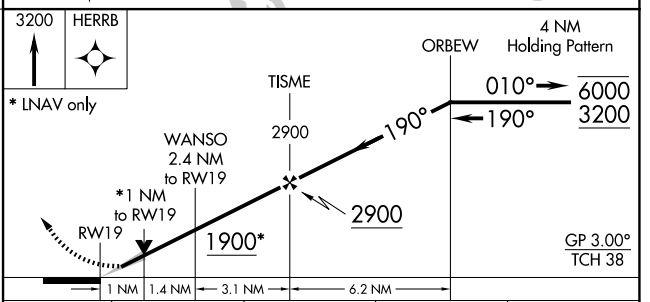

WAAS CH 93542 W19A	APP CRS 190°	Rwy ldg TDZE 1109 Apt Elev 1109
--	------------------------	---

RNAV (GPS) RWY 19

RICE LAKE RGNL/CARL'S FLD (R/PD)

RNP APCH.	MISSED APPROACH: Climb to 3200 direct HERRB and hold.
<p>Circling Rwy 13, 31 NA at night. For uncompensated Baro-VNAV systems, procedure NA below -17°C or above 54°C.</p>	

AWOS-3 120.525	MINNEAPOLIS CENTER 125.3 335.6	UNICOM 122.7 (CTAF) 0
--------------------------	--	---------------------------------

ELEV 1109	TDZE 1109
-----------	-----------

CATEGORY	A	B	C	D
LPV DA		1309-3/4	200 (200-3/4)	
LNAV/VNAV DA		1389-7/8	280 (300-7/8)	
LNAV MDA		1480-1	371 (400-1)	
CIRCLING	1580-1 471 (500-1)	1740-1 631 (700-1)	1740-1 3/4 631 (700-1 3/4)	1940-2 3/4 831 (900-2 3/4)