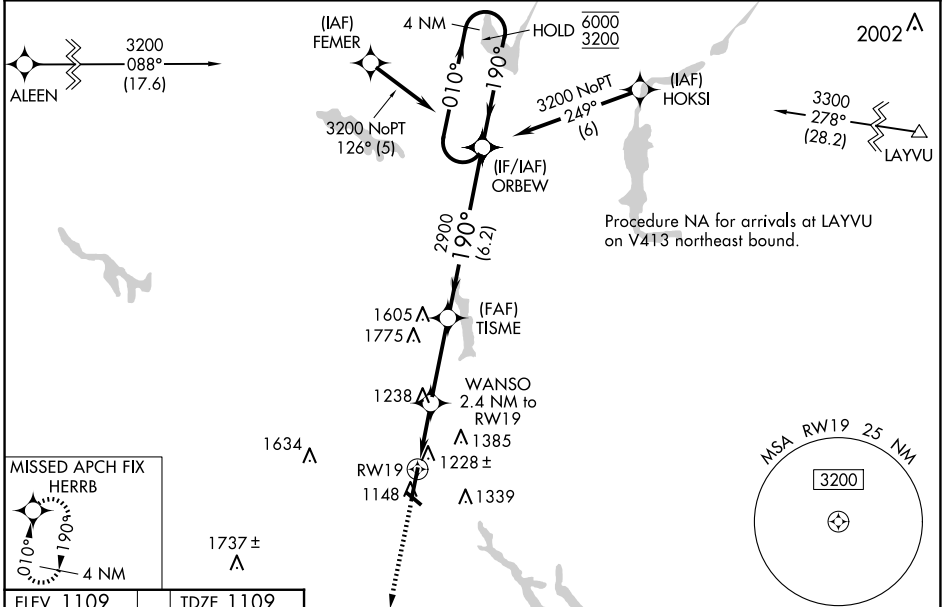

WAAS CH 93542 W19A	APP CRS 190°	Rwy ldg TDZE 1109 Apt Elev 1109
--	------------------------	---

RNAV (GPS) RWY 19

RICE LAKE RGNL/CARL'S FLD (R/PD)

RNP APCH.	MISSED APPROACH: Climb to 3200 direct HERRB and hold.
<p>Circling Rwy 13, 31 NA at night. For uncompensated Baro-VNAV systems, procedure NA below -17°C or above 54°C.</p>	

AWOS-3 120.525	MINNEAPOLIS CENTER 125.3 335.6	UNICOM 122.7 (CTAF) 0
--------------------------	--	---------------------------------

ELEV 1109	TDZE 1109
-----------	-----------

CATEGORY	A	B	C	D
LPV DA		1309-3/4	200 (200-3/4)	
LNAV/VNAV DA		1389-7/8	280 (300-7/8)	
LNAV MDA		1480-1	371 (400-1)	
CIRCLING	1580-1 471 (500-1)	1740-1 631 (700-1)	1740-1 3/4 631 (700-1 3/4)	1940-2 3/4 831 (900-2 3/4)

EC-3, 20 FEB 2025 to 20 MAR 2025

EC-3, 20 FEB 2025 to 20 MAR 2025