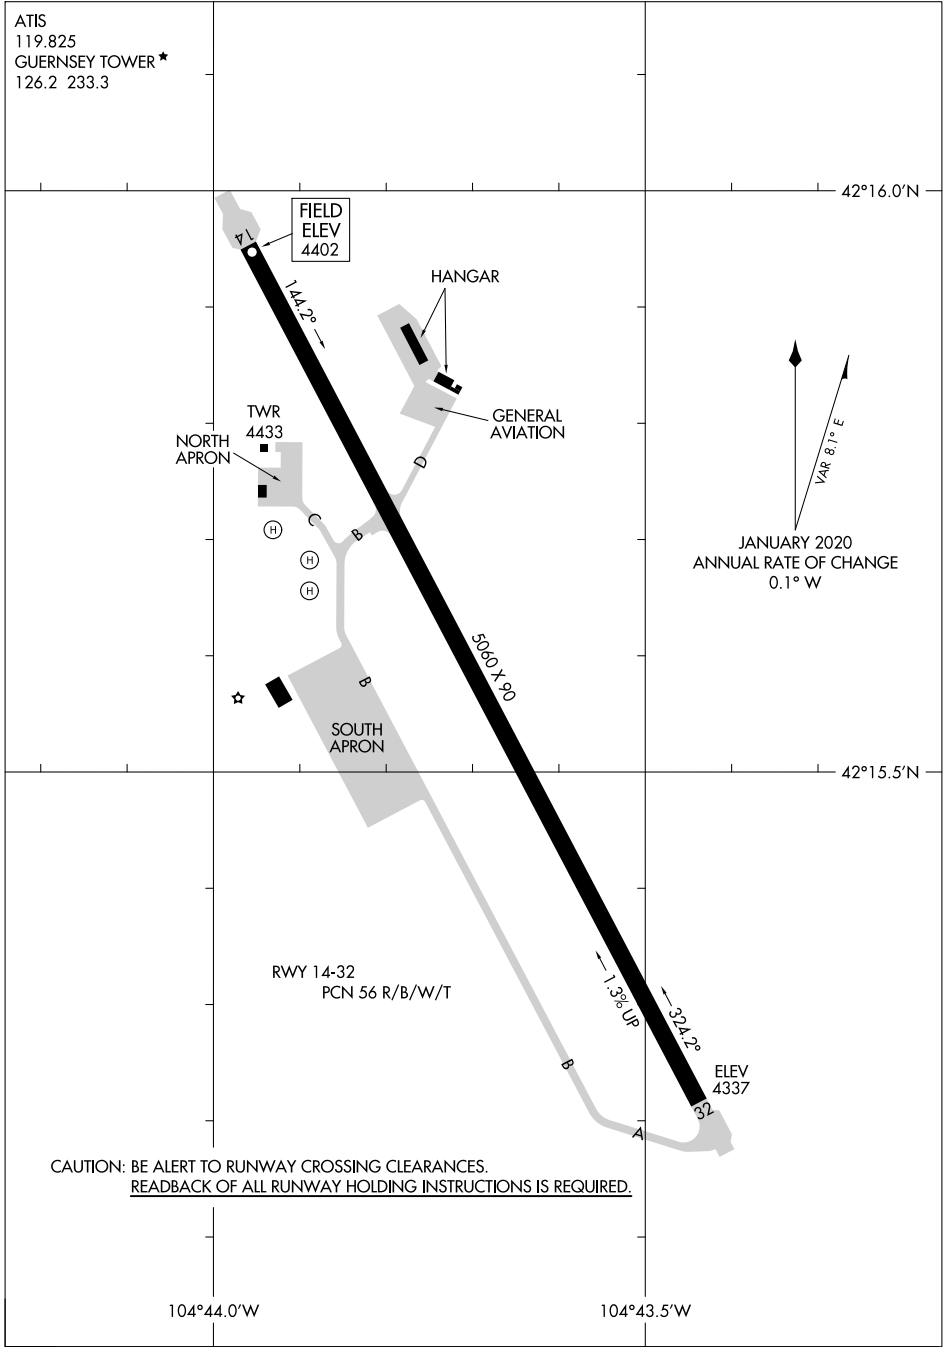

24305

AIRPORT DIAGRAM

AL-9220 (FAA)

CAMP GUERNSEY (GUR)
GUERNSEY, WYOMING

ATIS
119.825
GUERNSEY TOWER *
126.2 233.3

NW-1, 20 FEB 2025 to 20 MAR 2025

NW-1, 20 FEB 2025 to 20 MAR 2025

AIRPORT DIAGRAM

24305

GUERNSEY, WYOMING
CAMP GUERNSEY (GUR)