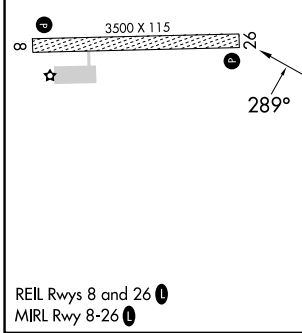

APP CRS 289°	Rwy Idg TDZE Apt Elev	N/A N/A 149
------------------------	-----------------------------	--

RNAV (GPS)-A

KING COVE (KVC)(PAVC)

RNP APCH.	MISSED APPROACH: Climbing left turn to 5600 direct HOKBU and hold.
Procedure NA at night. Circling NA north Rwy 8 and 26. -9°C	

AWOS-3P 118.325	ANCHORAGE CENTER 118.5 278.3	CTAF 122.9
---------------------------	--	----------------------

CATEGORY	A	B	C	D
	2080-6	2520-6	NA	
CIRCLING	1931 (2000-6)	2371 (2400-6)	NA	

AK, 20 FEB 2025 to 17 APR 2025