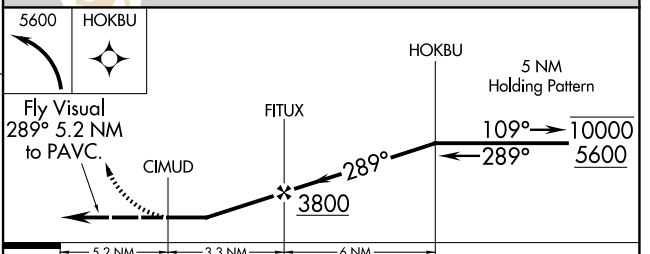

APP CRS 289°	Rwy Idg TDZE Apt Elev	N/A N/A 149

RNAV (GPS)-A

KING COVE (KVC)(PAVC)

RNP APCH.	MISSED APPROACH: Climbing left turn to 5600 direct HOKBU and hold.
Procedure NA at night. Circling NA north Rwy 8 and 26. -9°C	

AWOS-3P 118.325	ANCHORAGE CENTER 118.5 278.3	CTAF 122.9

CATEGORY	A	B	C	D
	2080-6	2520-6	NA	
CIRCLING	1931 (2000-6)	2371 (2400-6)	NA	

AK, 20 FEB 2025 to 17 APR 2025

AK, 20 FEB 2025 to 17 APR 2025