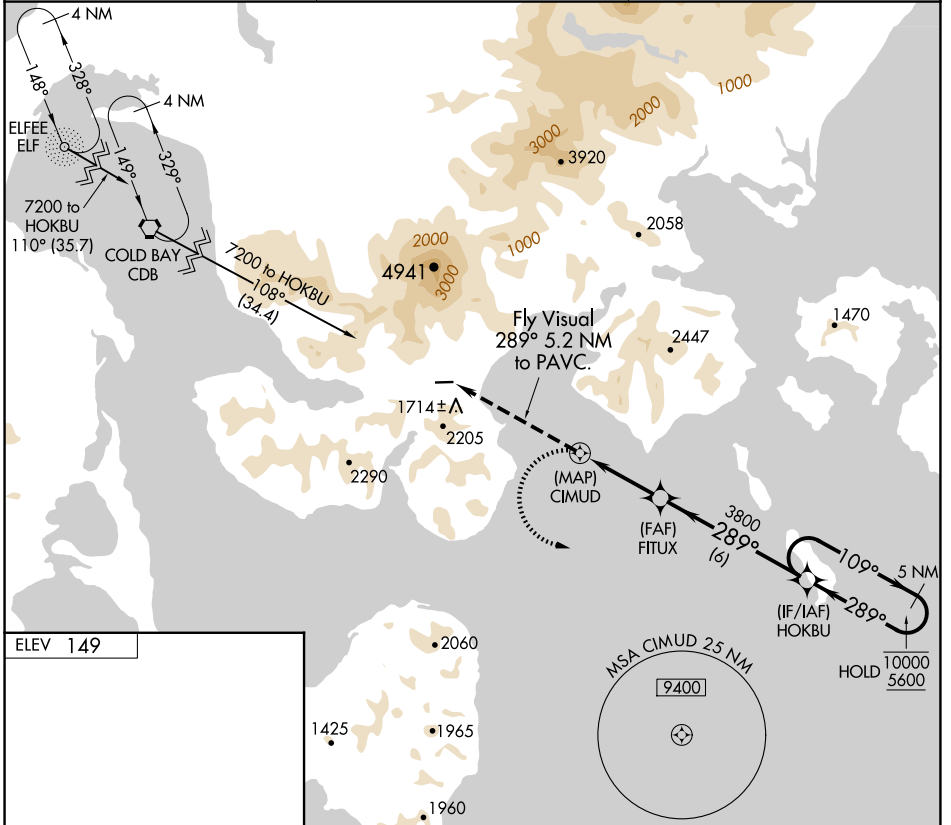

APP CRS 289°	Rwy Idg TDZE Apt Elev	N/A N/A 149
------------------------	-----------------------------	--

RNAV (GPS)-A

KING COVE (KVC)(PAVC)

RNP APCH.	MISSED APPROACH: Climbing left turn to 5600 direct HOKBU and hold.
Procedure NA at night. Circling NA north Rwy 8 and 26. -9°C	

AWOS-3P 118.325	ANCHORAGE CENTER 118.5 278.3	CTAF 122.9
---------------------------	--	----------------------

CATEGORY	A	B	C	D
	2080-6	2520-6	NA	
CIRCLING	1931 (2000-6)	2371 (2400-6)	NA	

AK, 20 FEB 2025 to 17 APR 2025

AK, 20 FEB 2025 to 17 APR 2025