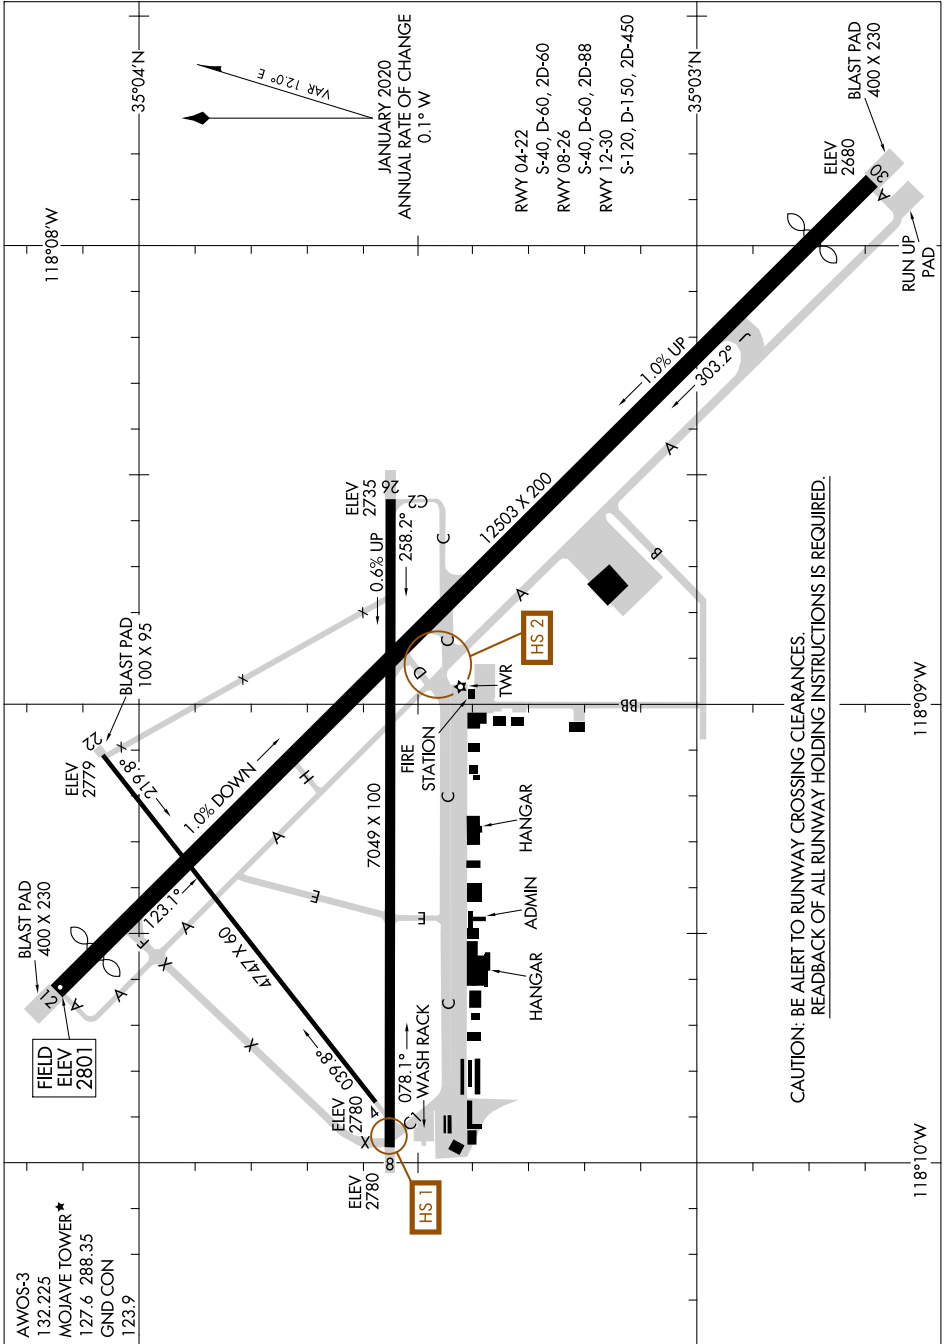

AIRPORT DIAGRAM

MOJAVE AIR & SPACE PORT/RUTAN FLD (MHV)
AL-9353 (FAA)
MOJAVE, CALIFORNIA

SW-3, 20 FEB 2025 to 20 MAR 2025

SW-3, 20 FEB 2025 to 20 MAR 2025

AIRPORT DIAGRAM

MOJAVE, CALIFORNIA
MOJAVE AIR & SPACE PORT/RUTAN FLD (MHV)