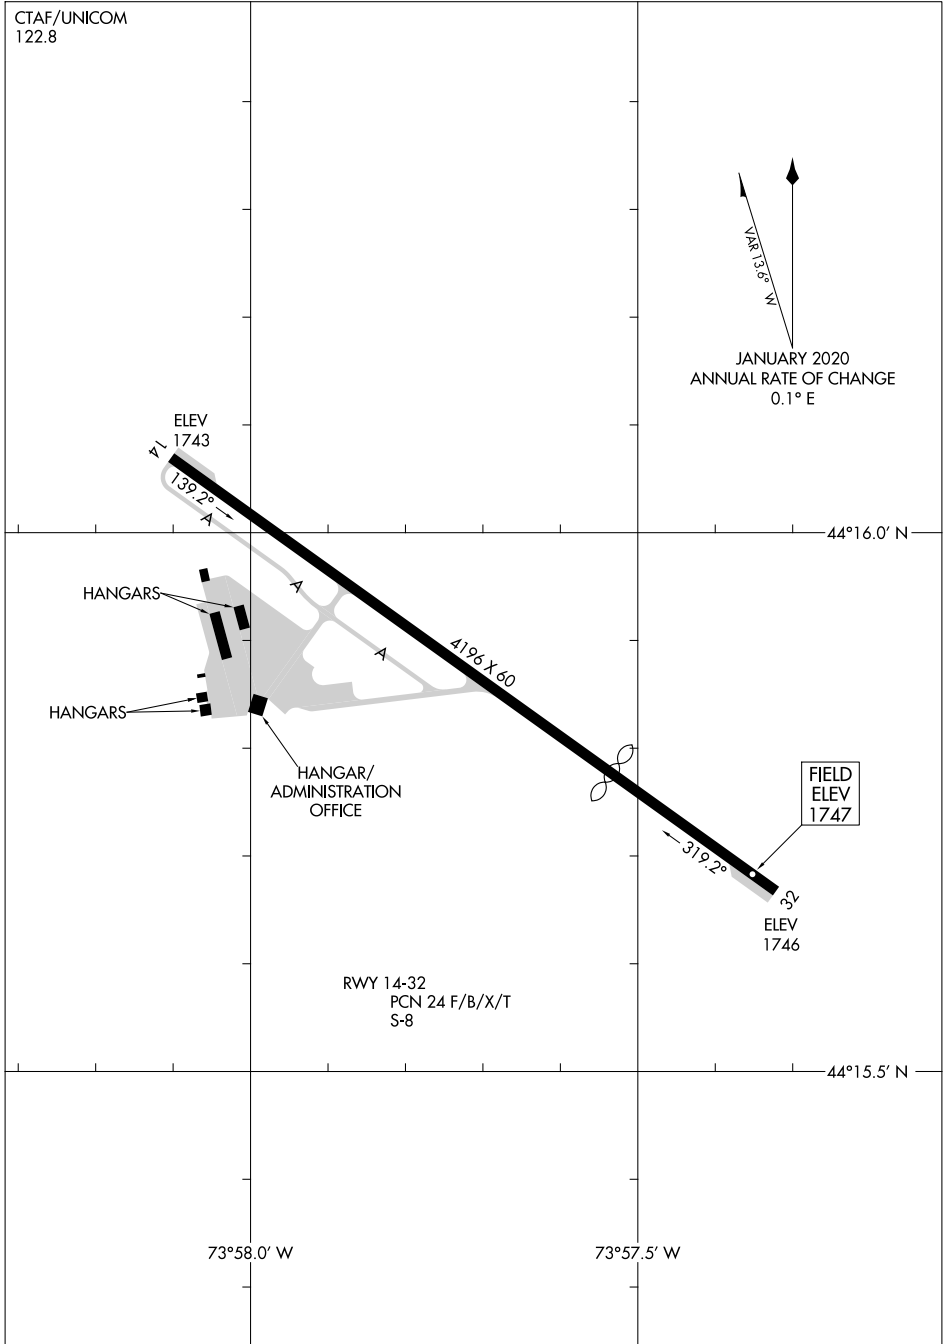

21336

AIRPORT DIAGRAM

AL-9371 (FAA)

LAKE PLACID (LKP)
LAKE PLACID, NEW YORK

CTAF/UNICOM
122.8

NE-2, 20 FEB 2025 to 20 MAR 2025

NE-2, 20 FEB 2025 to 20 MAR 2025

AIRPORT DIAGRAM

21336

LAKE PLACID, NEW YORK
LAKE PLACID (LKP)