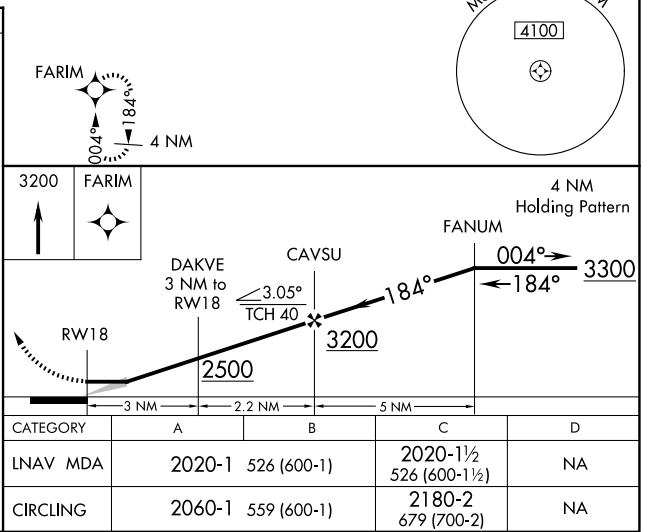

APP CRS	Rwy Idg	3200
184°	TDZE	1494
	Apt Elev	1501

RNAV (GPS) RWY 18

PARK FALLS MUNI (PKF)

▼ Use Phillips altimeter setting. DME/DME	MISSED APPROACH: Climb to 3200 direct FARIM WP and hold.
▲ NA RNP-0.3 NA. Procedure NA at night.	

PBH AWOS-3 125.875	MINNEAPOLIS CENTER 133.65 281.5	CTAF 122.9 0

EC-3, 20 FEB 2025 to 20 MAR 2025

EC-3, 20 FEB 2025 to 20 MAR 2025