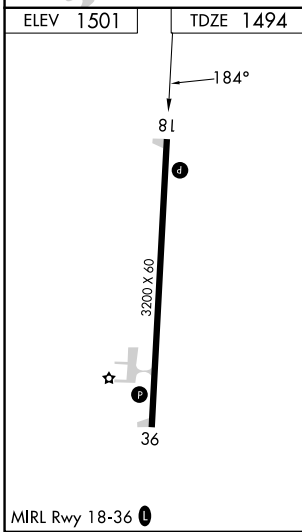

APP CRS	Rwy Idg	3200
184°	TDZE	1494
	Apt Elev	1501

RNAV (GPS) RWY 18

PARK FALLS MUNI (PKF)

▼ Use Phillips altimeter setting. DME/DME	MISSED APPROACH: Climb to 3200 direct FARIM WP and hold.
▲ NA RNP-0.3 NA. Procedure NA at night.	

PBH AWOS-3 125.875	MINNEAPOLIS CENTER 133.65 281.5	CTAF 122.9 0

EC-3, 20 FEB 2025 to 20 MAR 2025

EC-3, 20 FEB 2025 to 20 MAR 2025