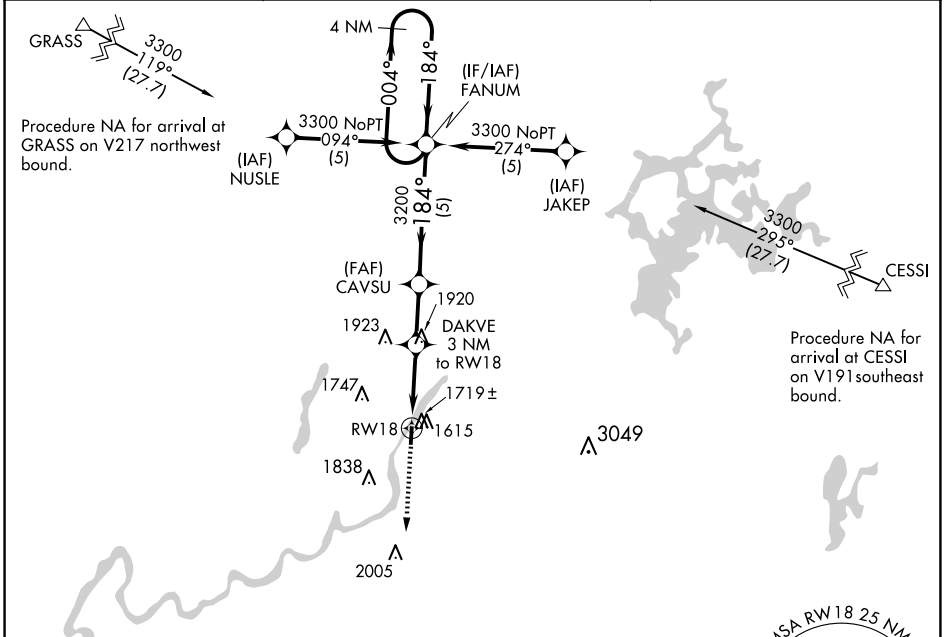

APP CRS	Rwy Idg	3200
184°	TDZE	1494
	Apt Elev	1501

RNAV (GPS) RWY 18

PARK FALLS MUNI (PKF)

▼ Use Phillips altimeter setting. DME/DME	MISSED APPROACH: Climb to 3200 direct FARIM WP and hold.
▲ NA RNP-0.3 NA. Procedure NA at night.	

PBH AWOS-3 125.875	MINNEAPOLIS CENTER 133.65 281.5	CTAF 122.9 0

EC-3, 20 FEB 2025 to 20 MAR 2025

EC-3, 20 FEB 2025 to 20 MAR 2025