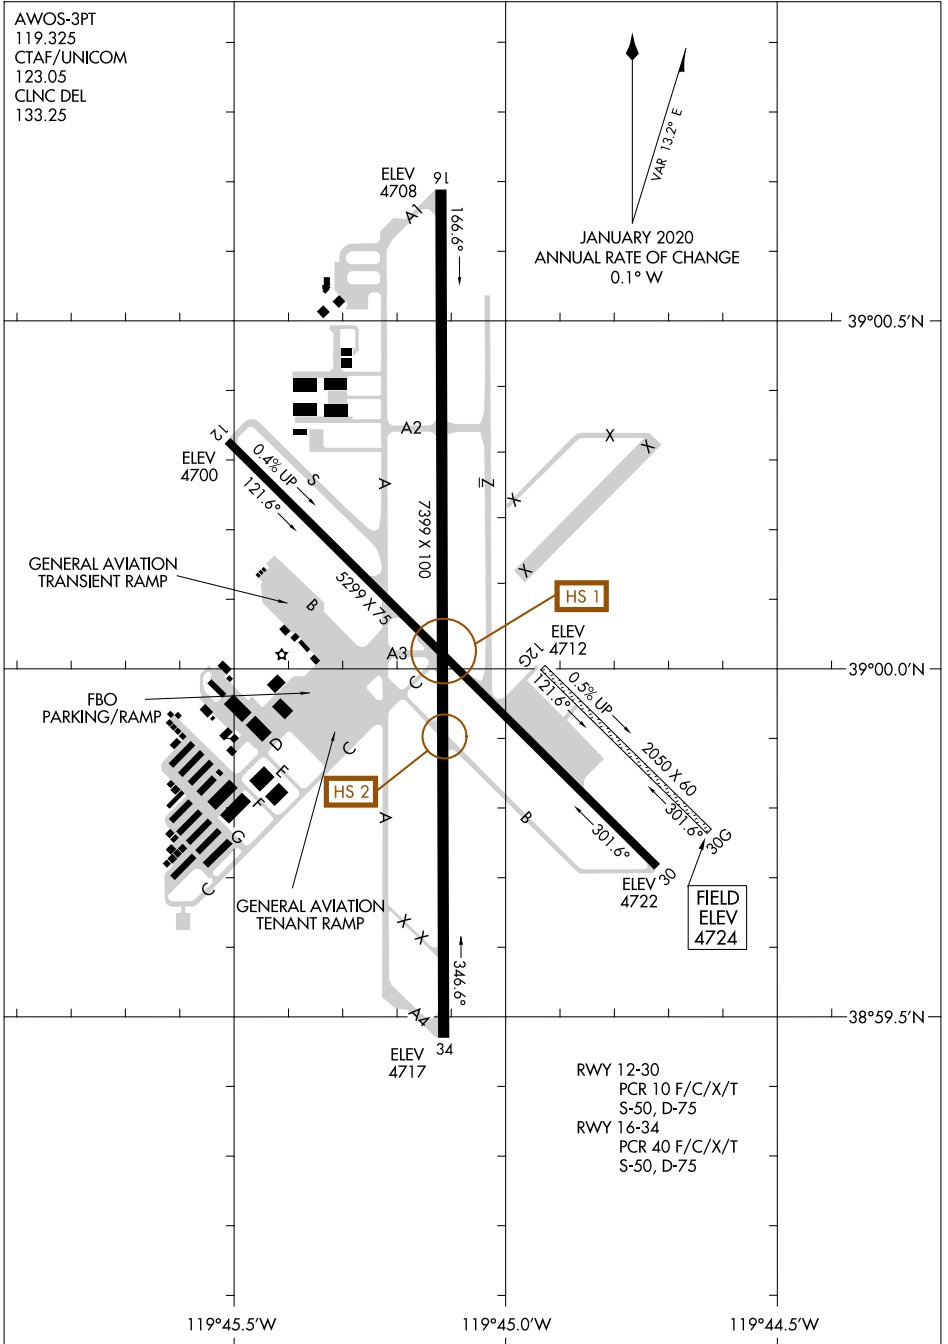

22251

AIRPORT DIAGRAM

AL-9430 (FAA)

MINDEN-TAHOE (MEV)
MINDEN, NEVADA

AWOS-3PT
119.325
CTAF/UNICOM
123.05
CLNC DEL
133.25

VAR 13.2° E
JANUARY 2020
ANNUAL RATE OF CHANGE
0.1° W

SW-4, 20 FEB 2025 to 20 MAR 2025

SW-4, 20 FEB 2025 to 20 MAR 2025

119°45.5'W

119°45.0'W

119°44.5'W

39°00.5'N

39°00.0'N

38°59.5'N

RWY 12-30
PCR 10 F/C/X/T
S-50, D-75
RWY 16-34
PCR 40 F/C/X/T
S-50, D-75

AIRPORT DIAGRAM

22251

MINDEN, NEVADA
MINDEN-TAHOE (MEV)