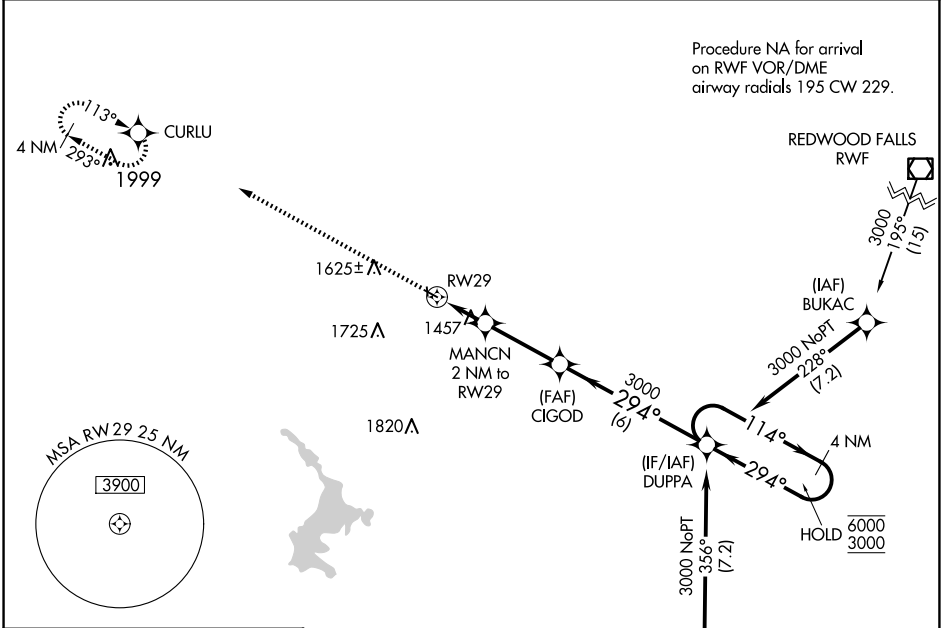

APP CRS	Rwy Idg	3098
294°	TDZE	1335
	Apt Elev	1336

RNAV (GPS) RWY 29

TRACY MUNI (TKC)

RNP APCH-GPS.	MISSED APPROACH: Climb to 3200 direct CURLU and hold.
Procedure NA at night. Circling NA to Rwy 17-35.	

AWOS-3PT 120.0	MINNEAPOLIS CENTER 127.1 290.2	CTAF 122.9

NC-1, 20 FEB 2025 to 20 MAR 2025

NC-1, 20 FEB 2025 to 20 MAR 2025

ELEV 1336	TDZE 1335