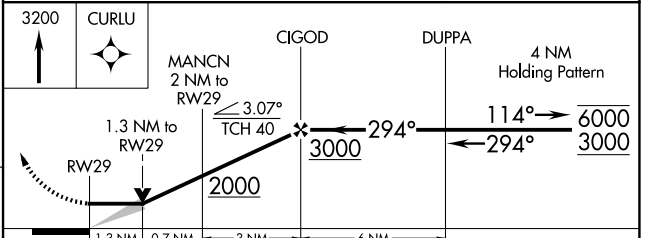

CATEGORY	A	B	C	D
LNAV MDA	1720-1	385 (400-1)		NA
CIRCLING	1920-1	584 (600-1)		NA