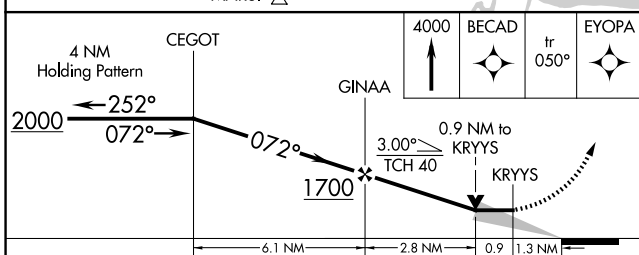

CATEGORY	A	B	C	D
LP MDA	820-1½	707 (800-1½)		NA
LNAV MDA	1060-1½	947 (1000-1½)		NA
CIRCLING	1060-1½ 945 (1000-1½)	1140-1½ 1025 (1100-1½)		NA

REIL Rwy 7 **0**
MIRL Rwy 7-25 **0**

AK, 20 FEB 2025 to 17 APR 2025

AK, 20 FEB 2025 to 17 APR 2025