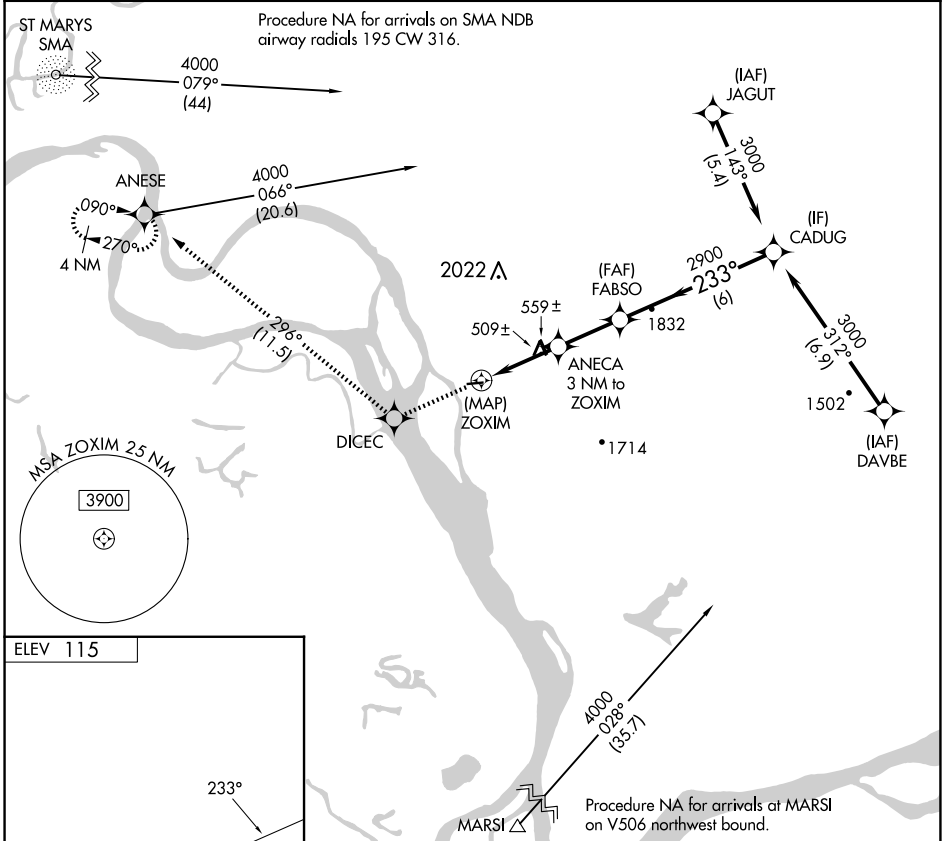

APP CRS	Rwy Idg	N/A
233°	TDZE	N/A
	Apt Elev	115

RNAV (GPS)-A

MARSHALL DON HUNTER SR (MDM) (PADM)

When local altimeter setting not received, use Russian Mission altimeter setting and increase Cat B MDA 60 feet.
 -26°C
 DME/DME RNP- 0.3 NA.

MISSED APPROACH: Climb to 4000 direct DICEC and on track 296° to ANESE and hold, continue climb-in-hold to 4000.

AWOS-3P 119.675	ANCHORAGE CENTER 124.0	CTAF 122.9
---------------------------	----------------------------------	----------------------

4000	DICEC	tr 296°	ANESE	FABSO	CADUG
			ANECA 3 NM to ZOXIM		
	ZOXIM		2000	2900	3000
	3 NM		2.4 NM	6 NM	
CATEGORY	A	B	C	D	
CIRCLING	880-1 765 (800-1)	1140-1½ 1025 (1100-1½)	NA		

AK, 20 FEB 2025 to 17 APR 2025

AK, 20 FEB 2025 to 17 APR 2025