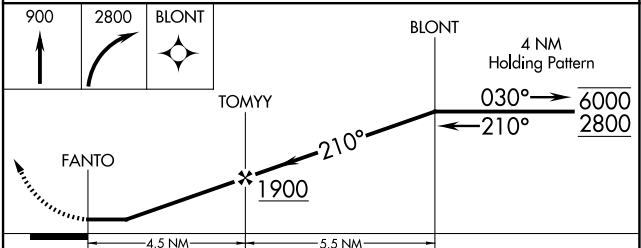

APP CRS 210°	Rwy Idg TDZE Apt Elev	N/A N/A 161

RNAV (GPS)-A

TURLOCK MUNI (O15)

RNP APCH - GPS.	MISSED APPROACH: Climb to 900 then climbing right turn to 2800 direct BLONT and hold.
▼ Procedure NA at night. Use MER altimeter setting; when not received, use MCE altimeter setting and increase all MDAs 20 feet. ▲NA	

MER AWOS-3 124.475	NORCAL APP CON 120.95 269.45	UNICOM 122.8 (CTAF)

CATEGORY	A	B	C	D
CIRCLING	740-1 579 (600-1)	760-1 599 (600-1)	NA	

SW-2, 20 FEB 2025 to 20 MAR 2025

SW-2, 20 FEB 2025 to 20 MAR 2025