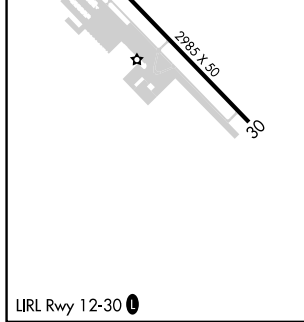

APP CRS 210°	Rwy Idg TDZE Apt Elev	N/A N/A 161

RNAV (GPS)-A

TURLOCK MUNI (O15)

RNP APCH - GPS.	MISSED APPROACH: Climb to 900 then climbing right turn to 2800 direct BLONT and hold.
▼ Procedure NA at night. Use MER altimeter setting; when not received, use MCE altimeter setting and increase all MDAs 20 feet. ▲NA	

MER AWOS-3 124.475	NORCAL APP CON 120.95 269.45	UNICOM 122.8 (CTAF)

CATEGORY	A	B	C	D
CIRCLING	740-1 579 (600-1)	760-1 599 (600-1)	NA	

SW-2, 20 FEB 2025 to 20 MAR 2025

SW-2, 20 FEB 2025 to 20 MAR 2025