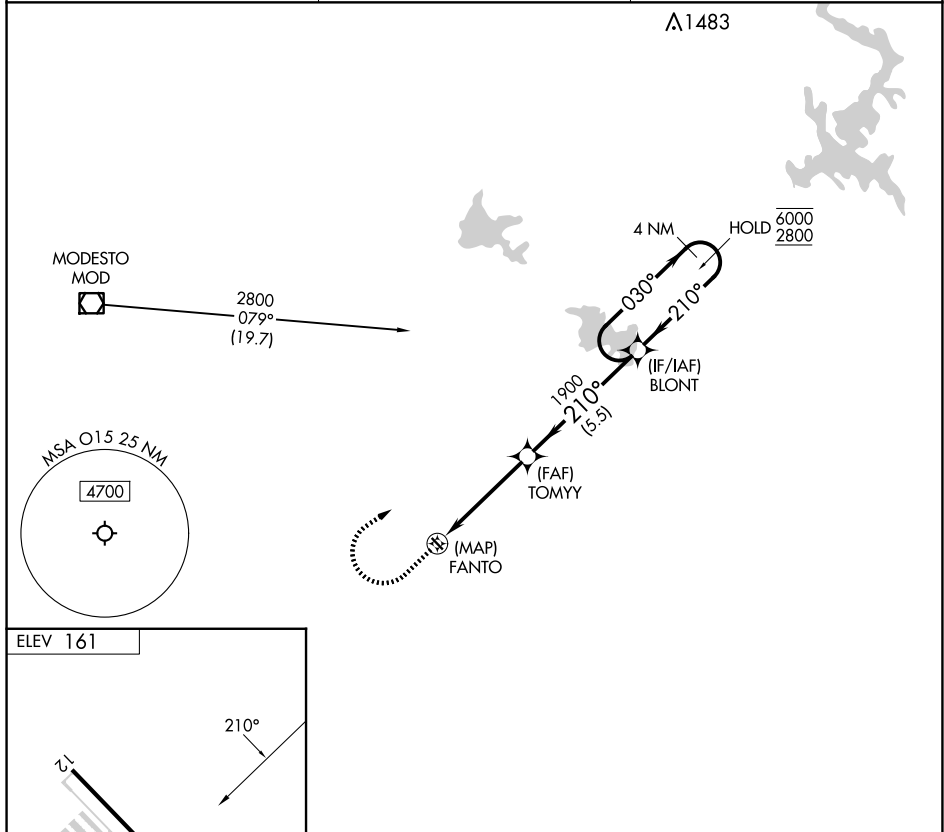

APP CRS 210°	Rwy Idg TDZE Apt Elev	N/A N/A 161
------------------------	-----------------------------	--

RNAV (GPS)-A

TURLOCK MUNI (O15)

RNP APCH - GPS.	MISSED APPROACH: Climb to 900 then climbing right turn to 2800 direct BLONT and hold.
<p>▼ Procedure NA at night. Use MER altimeter setting; when not received, use MCE altimeter setting and increase all MDAs 20 feet.</p> <p>▲NA</p>	

MER AWOS-3 124.475	NORCAL APP CON 120.95 269.45	UNICOM 122.8 (CTAF)
------------------------------	--	-------------------------------

CATEGORY	A	B	C	D
CIRCLING	740-1 579 (600-1)	760-1 599 (600-1)	NA	

SW-2, 20 FEB 2025 to 20 MAR 2025

SW-2, 20 FEB 2025 to 20 MAR 2025