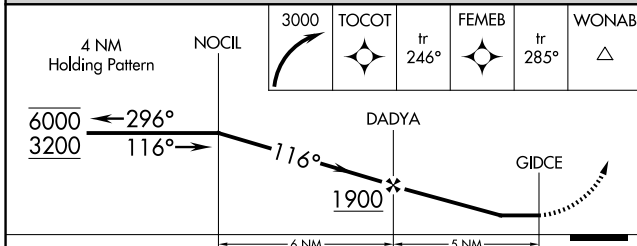

APP CRS 116°	Rwy Idg TDZE Apt Elev	N/A N/A 57
------------------------	-----------------------------	---------------------------------------

RNAV (GPS)-A

GOLOVIN (GLV) (PAGL)

RNP APCH.		MISSED APPROACH: Climbing right turn to 3000 direct TOCOT and on track 246° to FEMEB and on track 285° to WONAB and hold.	
Circling NA southeast of Rwy 3-21.		AWOS-3P 135.75	ANCHORAGE CENTER 133.3 290.4
		NOME RADIO 122.05	CTAF 122.9

CATEGORY	A	B	C	D
CIRCLING	480-1 423 (500-1)	520-1 463 (500-1)	680-1¾ 623 (700-1¾)	1000-3 943 (1000-3)

AK, 20 FEB 2025 to 17 APR 2025

AK, 20 FEB 2025 to 17 APR 2025