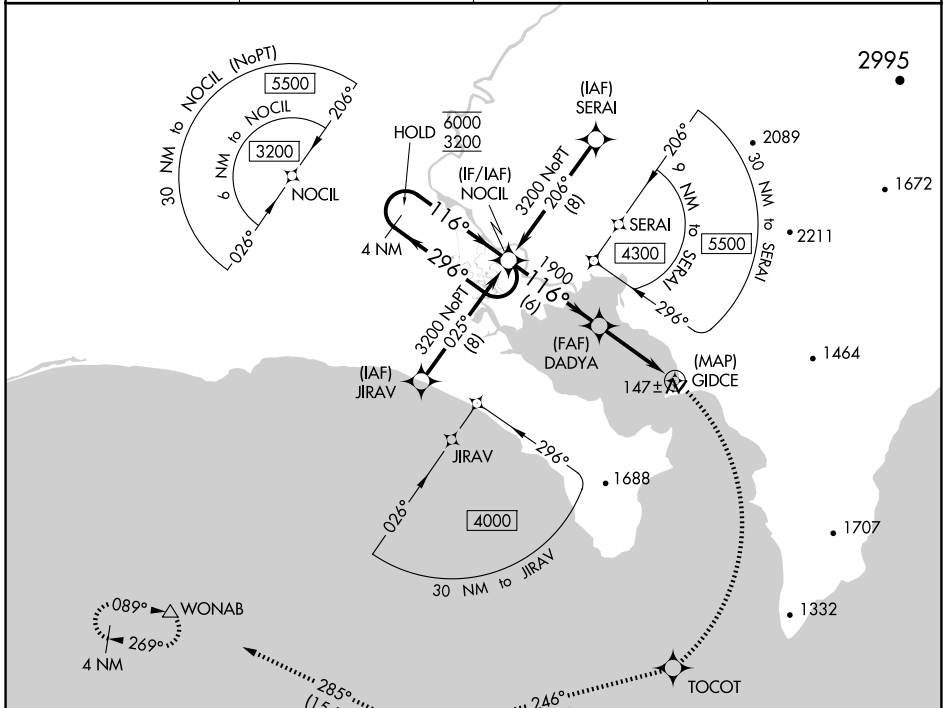

APP CRS 116°	Rwy Idg TDZE Apt Elev	N/A N/A 57
------------------------	-----------------------------	---------------------------------------

RNAV (GPS)-A

GOLOVIN (GLV) (PAGL)

RNP APCH.		MISSED APPROACH: Climbing right turn to 3000 direct TOCOT and on track 246° to FEMEB and on track 285° to WONAB and hold.	
Circling NA southeast of Rwy 3-21.		AWOS-3P 135.75	ANCHORAGE CENTER 133.3 290.4
		NOME RADIO 122.05	CTAF 122.9

CATEGORY	A	B	C	D
CIRCLING	480-1 423 (500-1)	520-1 463 (500-1)	680-1¾ 623 (700-1¾)	1000-3 943 (1000-3)

AK, 20 FEB 2025 to 17 APR 2025

AK, 20 FEB 2025 to 17 APR 2025