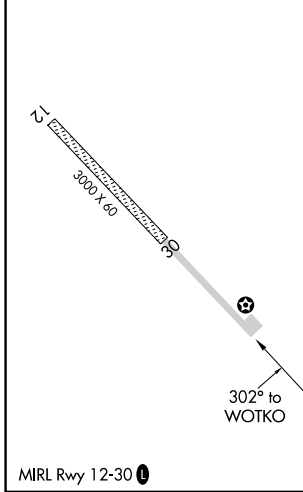

APP CRS	Rwy Idg	3000
302°	TDZE	18
	Apt Elev	18

RNAV (GPS) RWY 30

KIVALINA (KVL)(PAVL)

RNP APCH - GPS

VDP NA with Noatak altimeter setting. When local altimeter setting not received, use Noatak altimeter setting and increase all MDAs 340 feet and visibility LNAV Cat C 1 SM, Circling Cat B ½ SM, and Circling Cat C 1 ¼ SM.

MISSED APPROACH: Climb to 3000 direct CALGA and hold, continue climb-in-hold to 3000.

ASOS	WTK/PAWN AWOS-3P	ANCHORAGE CENTER	KOTZEBUE RADIO	UNICOM
135.8	135.75	119.2 263.0	122.55	122.8 (CTAF)

ELEV 18	TDZE 18
---------	---------