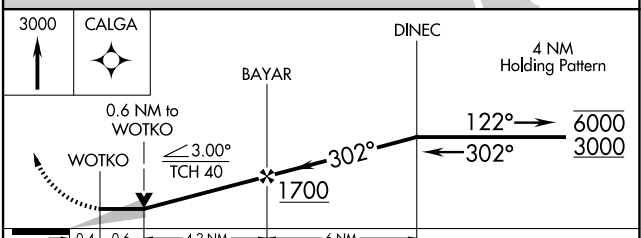

APP CRS	Rwy Idg	3000
302°	TDZE	18
	Apt Elev	18

RNAV (GPS) RWY 30

KIVALINA (KVL)(PAVL)

RNP APCH - GPS

VDP NA with Noatak altimeter setting. When local altimeter setting not received, use Noatak altimeter setting and increase all MDAs 340 feet and visibility LNAV Cat C 1 SM, Circling Cat B ½ SM, and Circling Cat C 1 ¼ SM.

MISSED APPROACH: Climb to 3000 direct CALGA and hold, continue climb-in-hold to 3000.

ASOS	WTK/PAWN AWOS-3P	ANCHORAGE CENTER	KOTZEBUE RADIO	UNICOM
135.8	135.75	119.2 263.0	122.55	122.8 (CTAF)

ELEV 18	TDZE 18
---------	---------