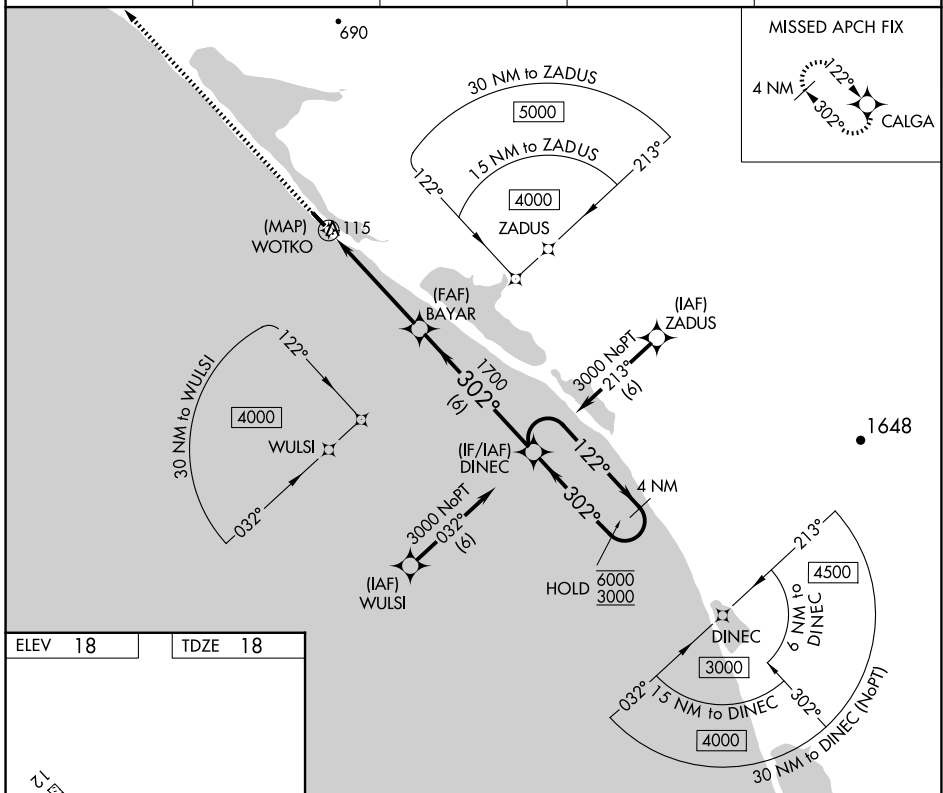

APP CRS	Rwy Idg	3000
302°	TDZE	18
	Apt Elev	18

RNAV (GPS) RWY 30

KIVALINA (KVL)(PAVL)

RNP APCH - GPS

VDP NA with Noatak altimeter setting. When local altimeter setting not received, use Noatak altimeter setting and increase all MDAs 340 feet and visibility LNAV Cat C 1 SM, Circling Cat B ½ SM, and Circling Cat C 1 ¼ SM.

MISSED APPROACH: Climb to 3000 direct CALGA and hold, continue climb-in-hold to 3000.

ASOS	WTK/PAWN AWOS-3P	ANCHORAGE CENTER	KOTZEBUE RADIO	UNICOM
135.8	135.75	119.2 263.0	122.55	122.8 (CTAF)

ELEV 18	TDZE 18
---------	---------

CATEGORY	A	B	C	D
LNAV MDA	380-1 362 (400-1)			NA
CIRCLING	440-1 422 (500-1)	560-1 542 (600-1)	560-1½ 542 (600-1½)	NA

AK, 20 FEB 2025 to 17 APR 2025

AK, 20 FEB 2025 to 17 APR 2025