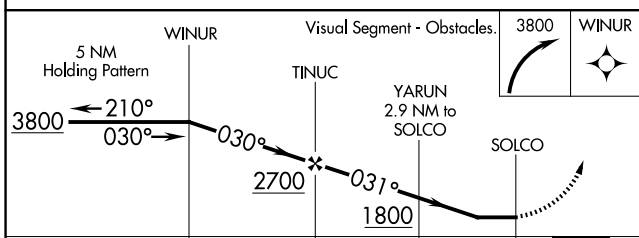

CATEGORY	A	B	C	D
RNAV MDA	1260-1	612 (700-1)	1260-1$\frac{3}{4}$ 612 (700-1$\frac{3}{4}$)	NA
CIRCLING	1260-1 602 (700-1)	1400-1 742 (800-1)	1400-2$\frac{1}{4}$ 742 (800-2$\frac{1}{4}$)	NA