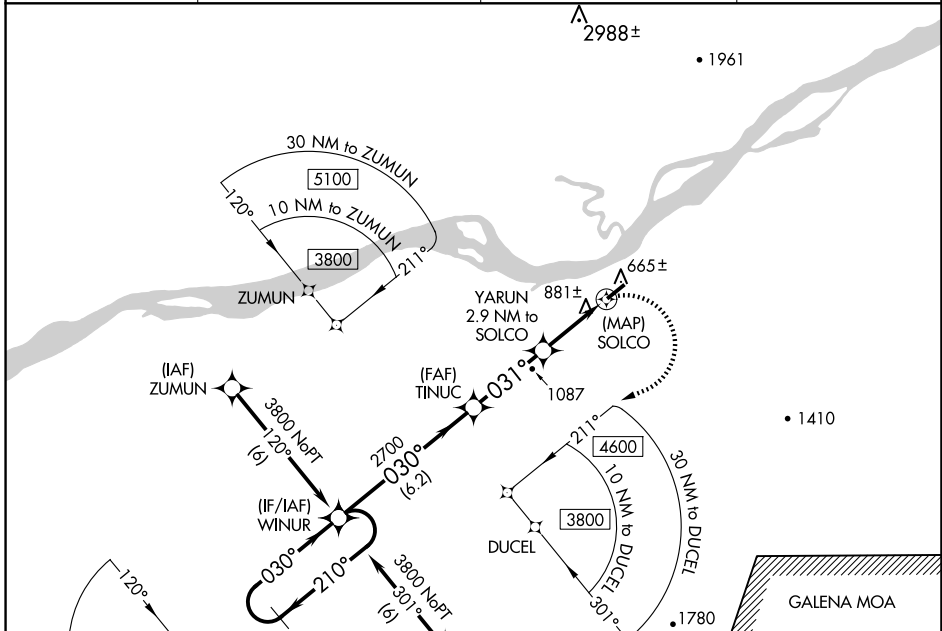

RNAV (GPS) RWY 3

RUBY (RBY) (PARY)

APP CRS	Rwy Idg	4000
031°	TDZE	648
	Apt Elev	658

⚠ When local altimeter setting not received, use Galena altimeter setting and increase all MDA 340 feet and all visibilities $\frac{3}{4}$ SM. DME/DME RNP-0.3 NA.
⚠ Rwy 3 Straight-in and Circling minimums NA at night. Helicopter visibility reduction below 1 SM NA.
❄ -39°C

MISSED APPROACH:
 Climbing right turn to 3800 direct WINUR and hold.

AWOS-3P 118.25	ANCHORAGE CENTER 127.0 290.2	FAIRBANKS RADIO 122.25	CTAF 122.8
--------------------------	--	----------------------------------	----------------------

AK, 20 FEB 2025 to 17 APR 2025

AK, 20 FEB 2025 to 17 APR 2025