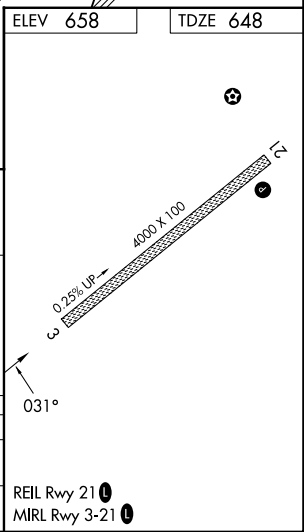

AK, 20 FEB 2025 to 17 APR 2025

AK, 20 FEB 2025 to 17 APR 2025