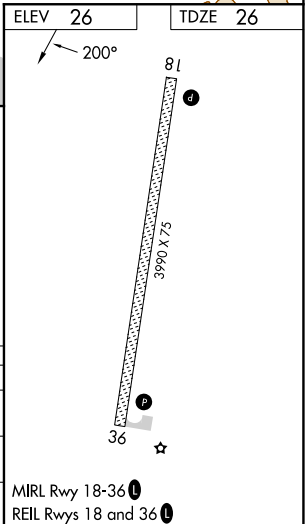

WAAS CH 57942 W18A	APP CRS 200°	Rwy Idg 3990 TDZE 26 Apt Elev 26
--	------------------------	---

RNAV (GPS) RWY 18

WALES (IWK) (PAIW)

RNP APCH. ▽ ✖ -26°C Circling NA east of Rwy 18-36.	MISSED APPROACH: Climb to 500 then climbing right turn to 2600 direct COGNU and hold.
---	---

AWOS-3P 118.525	ANCHORAGE CENTER 133.3 290.4	NOME RADIO 122.6	CTAF 123.0
---------------------------	--	----------------------------	----------------------

CATEGORY	A	B	C	D
LP MDA	340-1 314 (400-1)			
LNAV MDA	640-1 614 (700-1)	640-1¾ 614 (700-1¾)		
CIRCLING	640-1 614 (700-1)	640-1¾ 614 (700-1¾)	640-2 614 (700-2)	