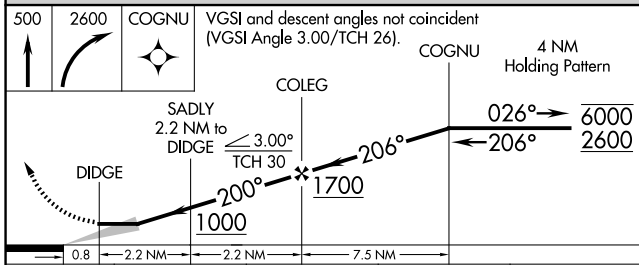

WAAS CH 57942 W18A	APP CRS 200°	Rwy Idg 3990 TDZE 26 Apt Elev 26

RNAV (GPS) RWY 18

WALES (IWK) (PAIW)

RNP APCH. ▽ ✖ -26°C Circling NA east of Rwy 18-36.	MISSED APPROACH: Climb to 500 then climbing right turn to 2600 direct COGNU and hold.

AWOS-3P 118.525	ANCHORAGE CENTER 133.3 290.4	NOME RADIO 122.6	CTAF 123.0

CATEGORY	A	B	C	D
LP MDA	340-1 314 (400-1)			
LNAV MDA	640-1 614 (700-1)	640-1¾ 614 (700-1¾)		
CIRCLING	640-1 614 (700-1)	640-1¾ 614 (700-1¾)	640-2 614 (700-2)