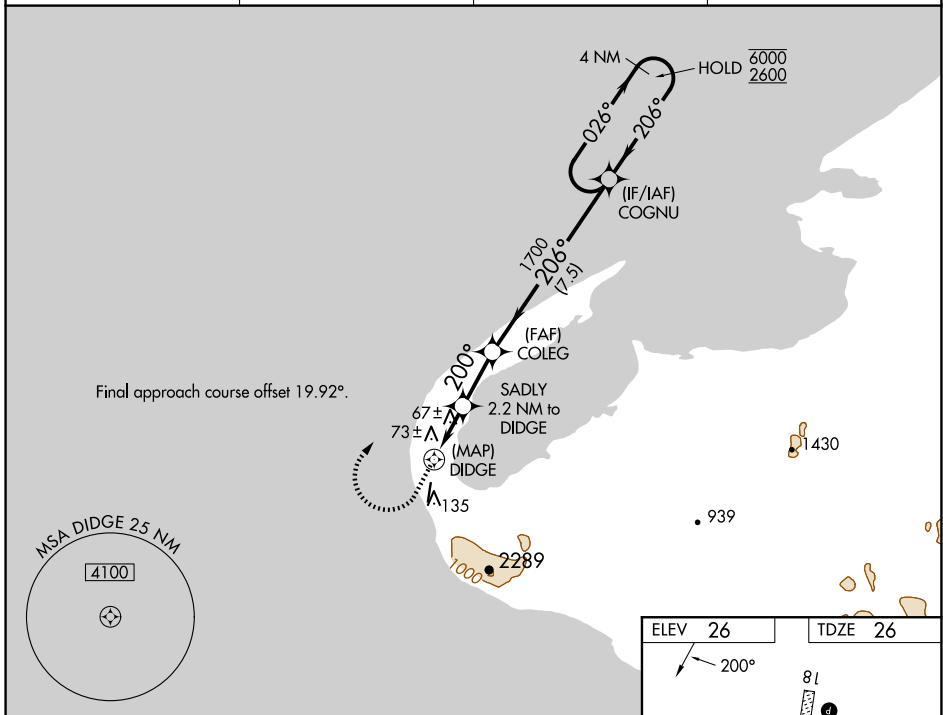

WAAS CH 57942 W18A	APP CRS 200°	Rwy Idg 3990 TDZE 26 Apt Elev 26
--	------------------------	---

RNAV (GPS) RWY 18

WALES (IWK) (PAIW)

RNP APCH. ▽ ✖ -26°C Circling NA east of Rwy 18-36.	MISSED APPROACH: Climb to 500 then climbing right turn to 2600 direct COGNU and hold.
---	---

AWOS-3P 118.525	ANCHORAGE CENTER 133.3 290.4	NOME RADIO 122.6	CTAF 123.0
---------------------------	--	----------------------------	----------------------

CATEGORY	A	B	C	D
LP MDA	340-1 314 (400-1)			
LNAV MDA	640-1 614 (700-1)	640-1¾ 614 (700-1¾)		
CIRCLING	640-1 614 (700-1)	640-1¾ 614 (700-1¾)	640-2 614 (700-2)	

AK, 20 FEB 2025 to 17 APR 2025

AK, 20 FEB 2025 to 17 APR 2025