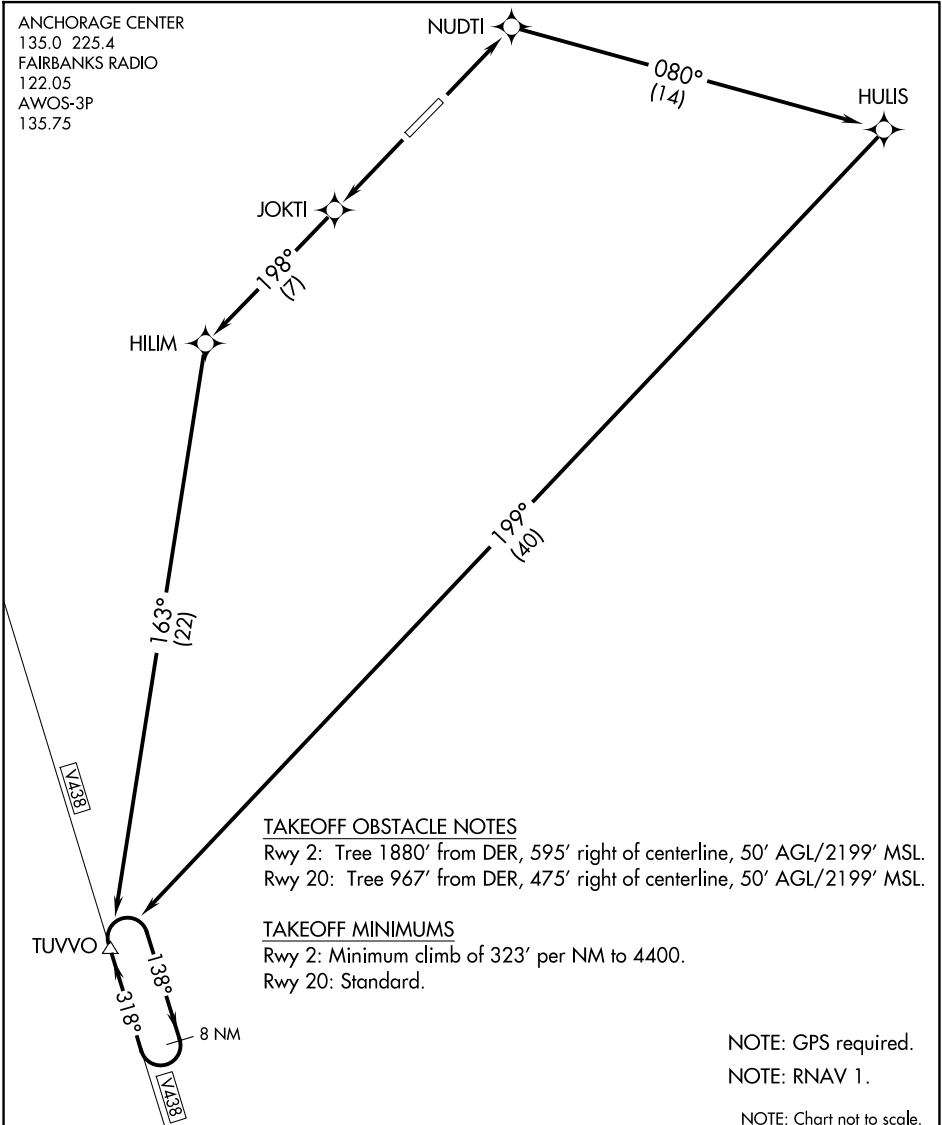

(TUVVO1.TUVVO) 23278

# TUVVO ONE DEPARTURE (OBSTACLE) (RNAV)

ARCTIC VILLAGE (ARC)(PARC)  
AL-10232 (FAA) ARCTIC VILLAGE, ALASKA

ANCHORAGE CENTER  
135.0 225.4  
FAIRBANKS RADIO  
122.05  
AWOS-3P  
135.75

AK, 20 FEB 2025 to 17 APR 2025

AK, 20 FEB 2025 to 17 APR 2025

## DEPARTURE ROUTE DESCRIPTION

**TAKEOFF RUNWAY 2:** Climb to 10000 direct NUDTI, and via 080° track to HULIS, and right turn via 199° track to TUVVO, thence. . . .

**TAKEOFF RUNWAY 20:** Climb to 10000 direct JOKTI, then via depicted route to TUVVO, thence. . . .