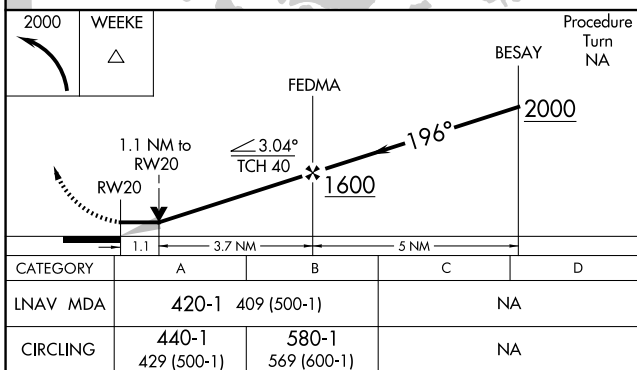

APP CRS 196°	Rwy Idg TDZE Apt Elev	3000 11 11
------------------------	-----------------------------	---------------------------------------

RNAV (GPS) RWY 20

NAPASKIAK (PKA) (PAPK)

RNP APCH-GPS.	MISSED APPROACH: Climbing left turn to 2000 direct WEEKE WP and hold.
Use Bethel altimeter setting.	

BET/PABE ASOS 135.45	ANCHORAGE CENTER 125.2 372.0	CTAF 122.9
--------------------------------	--	----------------------

AK, 20 FEB 2025 to 17 APR 2025

AK, 20 FEB 2025 to 17 APR 2025