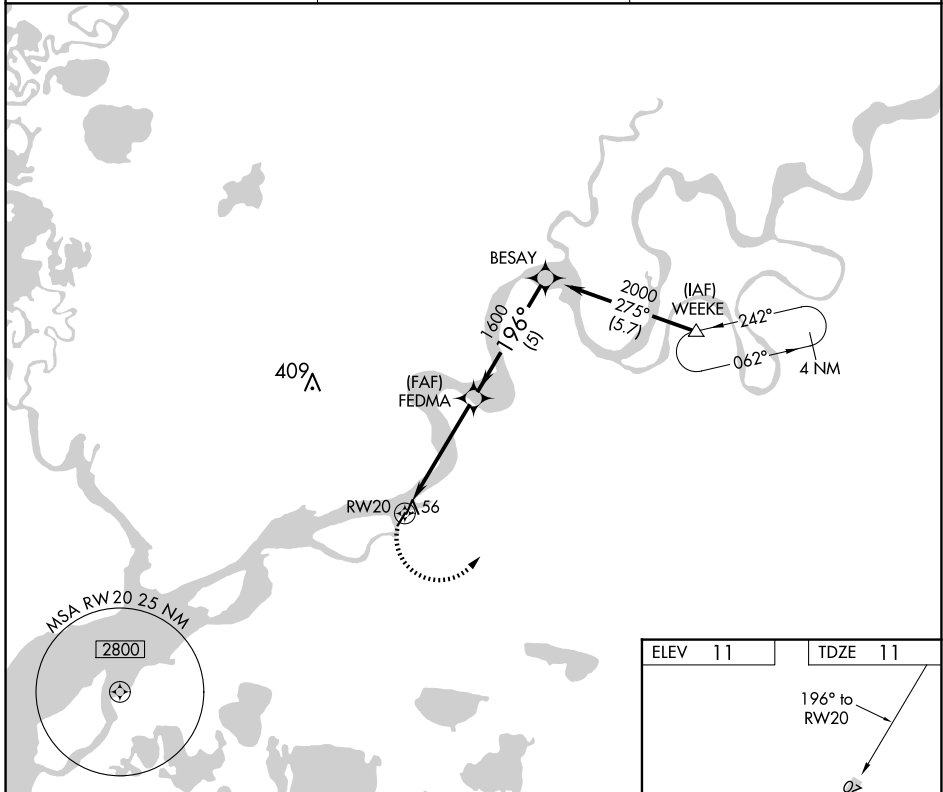

APP CRS 196°	Rwy Idg TDZE Apt Elev	3000 11 11
------------------------	-----------------------------	---------------------------------------

RNAV (GPS) RWY 20

NAPASKIAK (PKA) (PAPK)

RNP APCH-GPS.	MISSED APPROACH: Climbing left turn to 2000 direct WEEKE WP and hold.
Use Bethel altimeter setting.	

BET/PABE ASOS 135.45	ANCHORAGE CENTER 125.2 372.0	CTAF 122.9
--------------------------------	--	----------------------

AK, 20 FEB 2025 to 17 APR 2025

AK, 20 FEB 2025 to 17 APR 2025