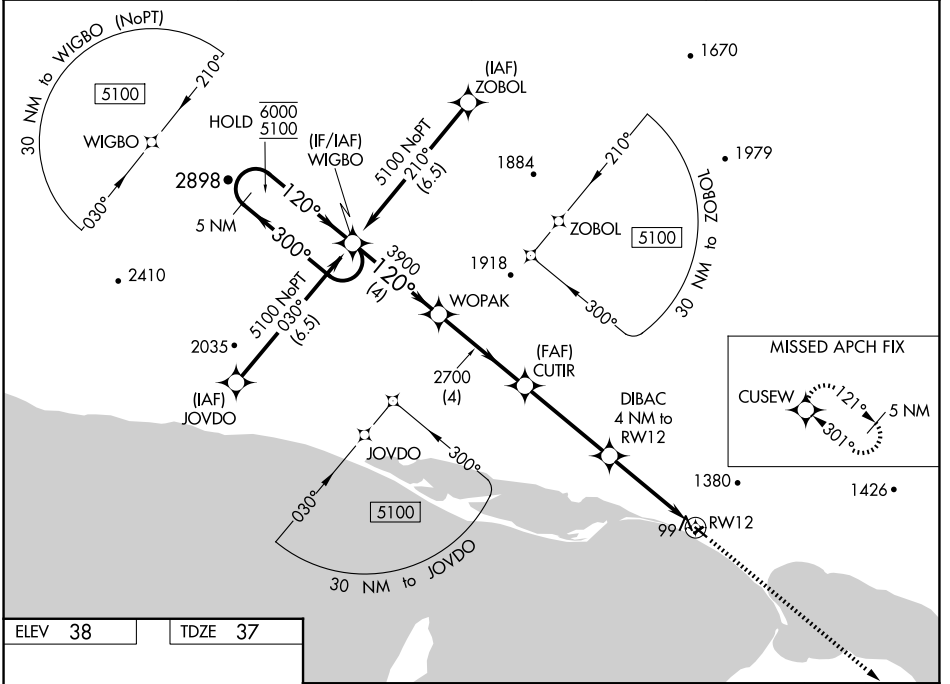

WAAS CH 77628 W12A	APP CRS 120°	Rwy Idg 2990 TDZE 37 Apt Elev 38
---------------------------------	------------------------	---

RNAV (GPS) RWY 12

BREVIG MISSION (KTS) (PFKT)

RNP APCH.	MISSED APPROACH: Climb to 6300 direct CUSEW and hold, continue climb-in-hold to 6300.
<p>⚠ Circling NA north of Rws 12 and 23. Circling Rwy 23 NA at night. For uncompensated Baro-VNAV systems, LNAV/VNAV NA below -25° C or above 54°C.</p>	

AWOS-3P 121.55	ANCHORAGE CENTER 133.3 290.4	NOME RADIO 135.6	CTAF 123.0
--------------------------	--	----------------------------	----------------------

ELEV 38	TDZE 37
---------	---------

CATEGORY	A	B	C	D
LPV DA	287-1	250 (300-1)		NA
LNAV/VNAV DA	287-1	250 (300-1)		NA
LNAV MDA	360-1	323 (400-1)		NA
C CIRCLING	620-1 582 (600-1)	1460-1½ 1422 (1500-1½)		NA

AK, 20 FEB 2025 to 17 APR 2025

AK, 20 FEB 2025 to 17 APR 2025