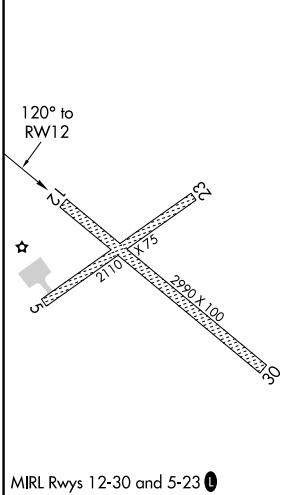

WAAS CH 77628 W12A	APP CRS 120°	Rwy Idg 2990 TDZE 37 Apt Elev 38
---------------------------------	------------------------	---

RNAV (GPS) RWY 12

BREVIG MISSION (KTS) (PFKT)

RNP APCH.	MISSED APPROACH: Climb to 6300 direct CUSEW and hold, continue climb-in-hold to 6300.
<p>⚠ Circling NA north of Rws 12 and 23. Circling Rwy 23 NA at night. For uncompensated Baro-VNAV systems, LNAV/VNAV NA below -25° C or above 54°C.</p>	

AWOS-3P 121.55	ANCHORAGE CENTER 133.3 290.4	NOME RADIO 135.6	CTAF 123.0
--------------------------	--	----------------------------	----------------------

ELEV 38	TDZE 37
---------	---------

CATEGORY	A	B	C	D
LPV DA	287-1	250 (300-1)		NA
LNAV/VNAV DA	287-1	250 (300-1)		NA
LNAV MDA	360-1	323 (400-1)		NA
C CIRCLING	620-1 582 (600-1)	1460-1½ 1422 (1500-1½)		NA