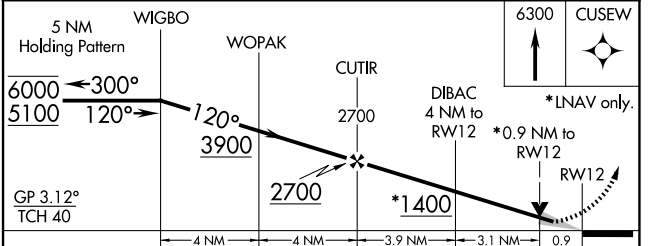

WAAS CH 77628 W12A	APP CRS 120°	Rwy Idg 2990 TDZE 37 Apt Elev 38
---------------------------------	------------------------	---

RNAV (GPS) RWY 12

BREVIG MISSION (KTS) (PFKT)

RNP APCH.	MISSED APPROACH: Climb to 6300 direct CUSEW and hold, continue climb-in-hold to 6300.
<p>⚠ Circling NA north of Rws 12 and 23. Circling Rwy 23 NA at night. For uncompensated Baro-VNAV systems, LNAV/VNAV NA below -25° C or above 54°C.</p>	

AWOS-3P 121.55	ANCHORAGE CENTER 133.3 290.4	NOME RADIO 135.6	CTAF 123.0
--------------------------	--	----------------------------	----------------------

ELEV 38	TDZE 37
---------	---------

CATEGORY	A	B	C	D
LPV DA	287-1	250 (300-1)		NA
LNAV/VNAV DA	287-1	250 (300-1)		NA
LNAV MDA	360-1	323 (400-1)		NA
C CIRCLING	620-1 582 (600-1)	1460-1½ 1422 (1500-1½)		NA