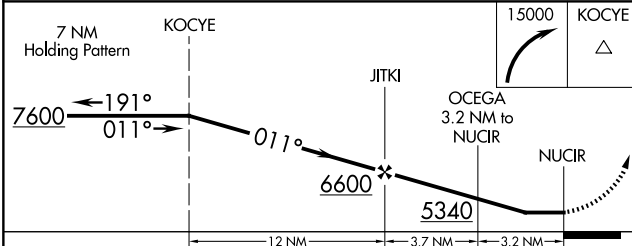

APP CRS	Rwy Idg	N/A
011°	TDZE	N/A
	Apt Elev	4264

RNAV (GPS)-A

HULETT MUNI (W43)

RNP APCH - GPS.

Procedure NA at night. When local altimeter setting is not received, use GCC altimeter setting and increase all MDA 120 feet and visibility Cat B ¼ SM.

MISSED APPROACH: Climbing right turn to 15000 direct KOCYE and hold, continue climb-in-hold to 15000.

AWOS-3PT 128.775	DENVER CENTER 127.95 338.2	UNICOM 122.8 (CTAF)
----------------------------	--------------------------------------	-------------------------------