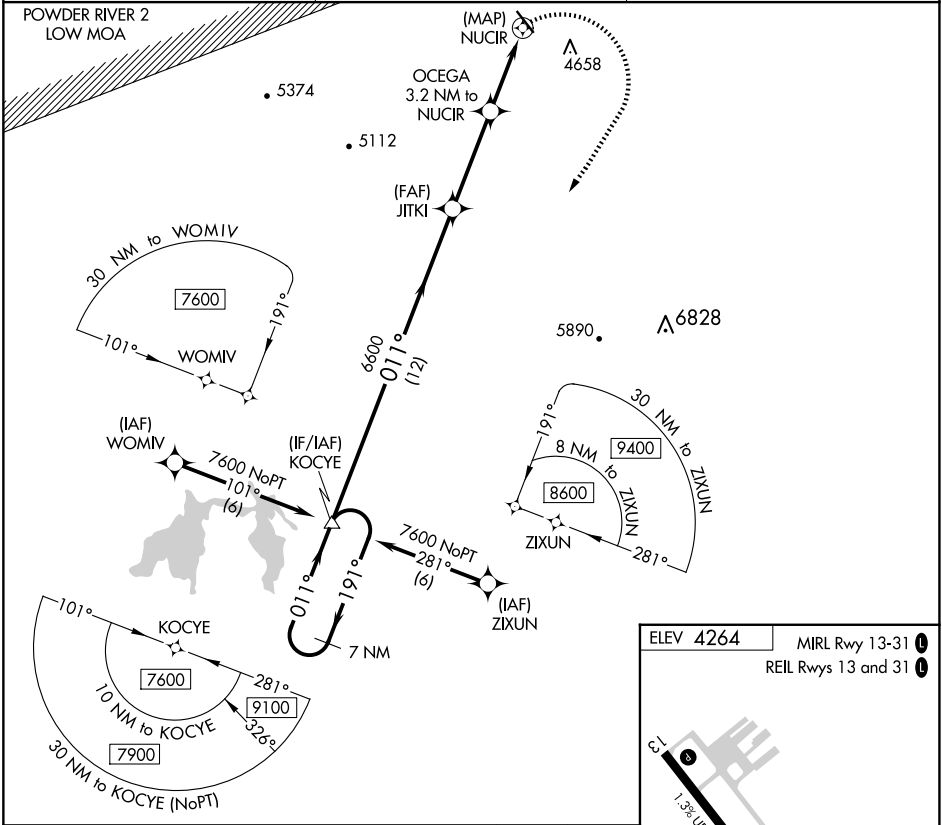

APP CRS	Rwy Idg	N/A
011°	TDZE	N/A
	Apt Elev	4264

RNAV (GPS)-A

HULETT MUNI (W43)

RNP APCH - GPS.

Procedure NA at night. When local altimeter setting is not received, use GCC altimeter setting and increase all MDA 120 feet and visibility Cat B ¼ SM.

MISSED APPROACH: Climbing right turn to 15000 direct KOCYE and hold, continue climb-in-hold to 15000.

AWOS-3PT 128.775	DENVER CENTER 127.95 338.2	UNICOM 122.8 (CTAF)
----------------------------	--------------------------------------	-------------------------------

CATEGORY	A	B	C	D
CIRCLING	4900-1 636 (700-1)	5020-1 756 (800-1)	NA	

NW-1, 20 FEB 2025 to 20 MAR 2025

NW-1, 20 FEB 2025 to 20 MAR 2025