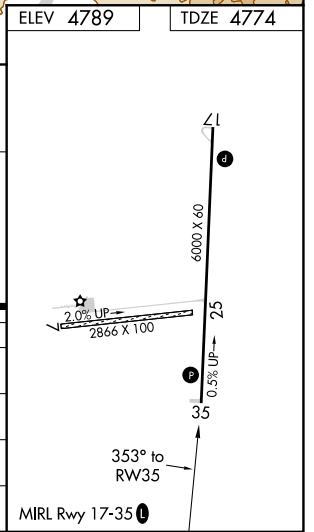

WAAS CH 42940 W35A	APP CRS 353°	Rwy Idg TDZE Apt Elev	6000 4774 4789
--	------------------------	-----------------------------	---

RNAV (GPS) RWY 35

RUBY VALLEY FLD (RVF)

RNP APCH - GPS.	MISSED APPROACH: (Do not exceed 185K until DLN VOR/DME) Climb to 5500 then climbing left turn to 11100 direct DLN VOR/DME and hold, continue climb-in-hold to 11100.
-----------------	--

AWOS-3PT 119.025	SALT LAKE CENTER 132.4 338.3	CTAF 122.90
----------------------------	--	-----------------------

CATEGORY	A	B	C	D
LPV DA	5024-1		250 (300-1)	
LNAV/VNAV DA	5196-1¼		422 (500-1¼)	
LNAV MDA	5360-1 586 (600-1)		5360-1¾ 586 (600-1¼)	
C CIRCLING	5360-1 571 (600-1)		5360-1¾ 571 (600-1¼) 5460-2¼ 671 (700-2¼)	