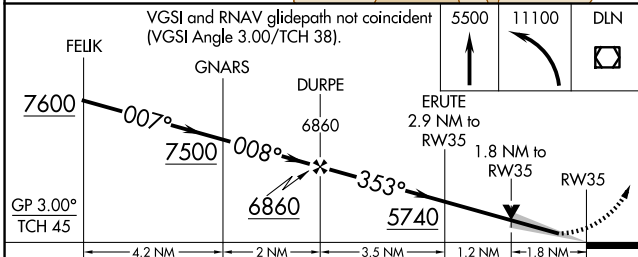

WAAS CH 42940 W35A	APP CRS 353°	Rwy Idg TDZE Apt Elev	6000 4774 4789
--	------------------------	-----------------------------	---

RNAV (GPS) RWY 35

RUBY VALLEY FLD (RVF)

RNP APCH - GPS.	MISSED APPROACH: (Do not exceed 185K until DLN VOR/DME) Climb to 5500 then climbing left turn to 11100 direct DLN VOR/DME and hold, continue climb-in-hold to 11100.
-----------------	--

AWOS-3PT 119.025	SALT LAKE CENTER 132.4 338.3	CTAF 122.90
----------------------------	--	-----------------------

CATEGORY	A	B	C	D
LPV DA	5024-1		250 (300-1)	
LNAV/VNAV DA	5196-1¼		422 (500-1¼)	
LNAV MDA	5360-1 586 (600-1)		5360-1¾ 586 (600-1¼)	
C CIRCLING	5360-1 571 (600-1)		5360-1¾ 571 (600-1¼) 5460-2¼ 671 (700-2¼)	