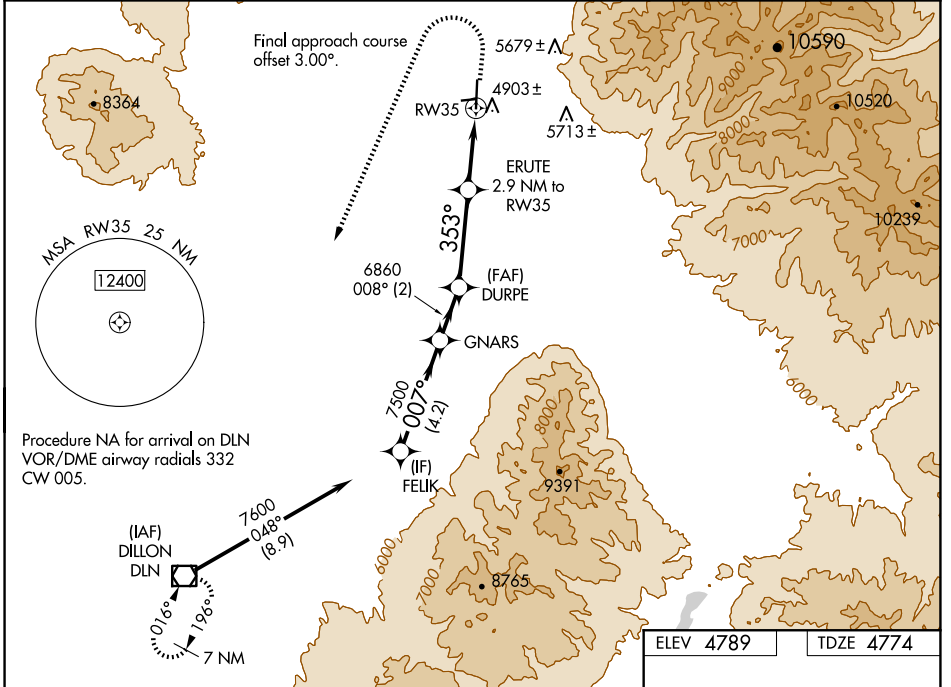

WAAS CH 42940 W35A	APP CRS 353°	Rwy Idg TDZE Apt Elev	6000 4774 4789
--	------------------------	-----------------------------	---

RNAV (GPS) RWY 35

RUBY VALLEY FLD (RVF)

RNP APCH - GPS.	MISSED APPROACH: (Do not exceed 185K until DLN VOR/DME) Climb to 5500 then climbing left turn to 11100 direct DLN VOR/DME and hold, continue climb-in-hold to 11100.
-----------------	--

AWOS-3PT 119.025	SALT LAKE CENTER 132.4 338.3	CTAF 122.90
----------------------------	--	-----------------------

CATEGORY	A	B	C	D
LPV DA	5024-1		250 (300-1)	
LNAV/VNAV DA	5196-1¼		422 (500-1¼)	
LNAV MDA	5360-1 586 (600-1)		5360-1¾ 586 (600-1¼)	
C CIRCLING	5360-1 571 (600-1)		5360-1¾ 571 (600-1¼) 5460-2¼ 671 (700-2¼)	

NW-1, 20 FEB 2025 to 20 MAR 2025

NW-1, 20 FEB 2025 to 20 MAR 2025