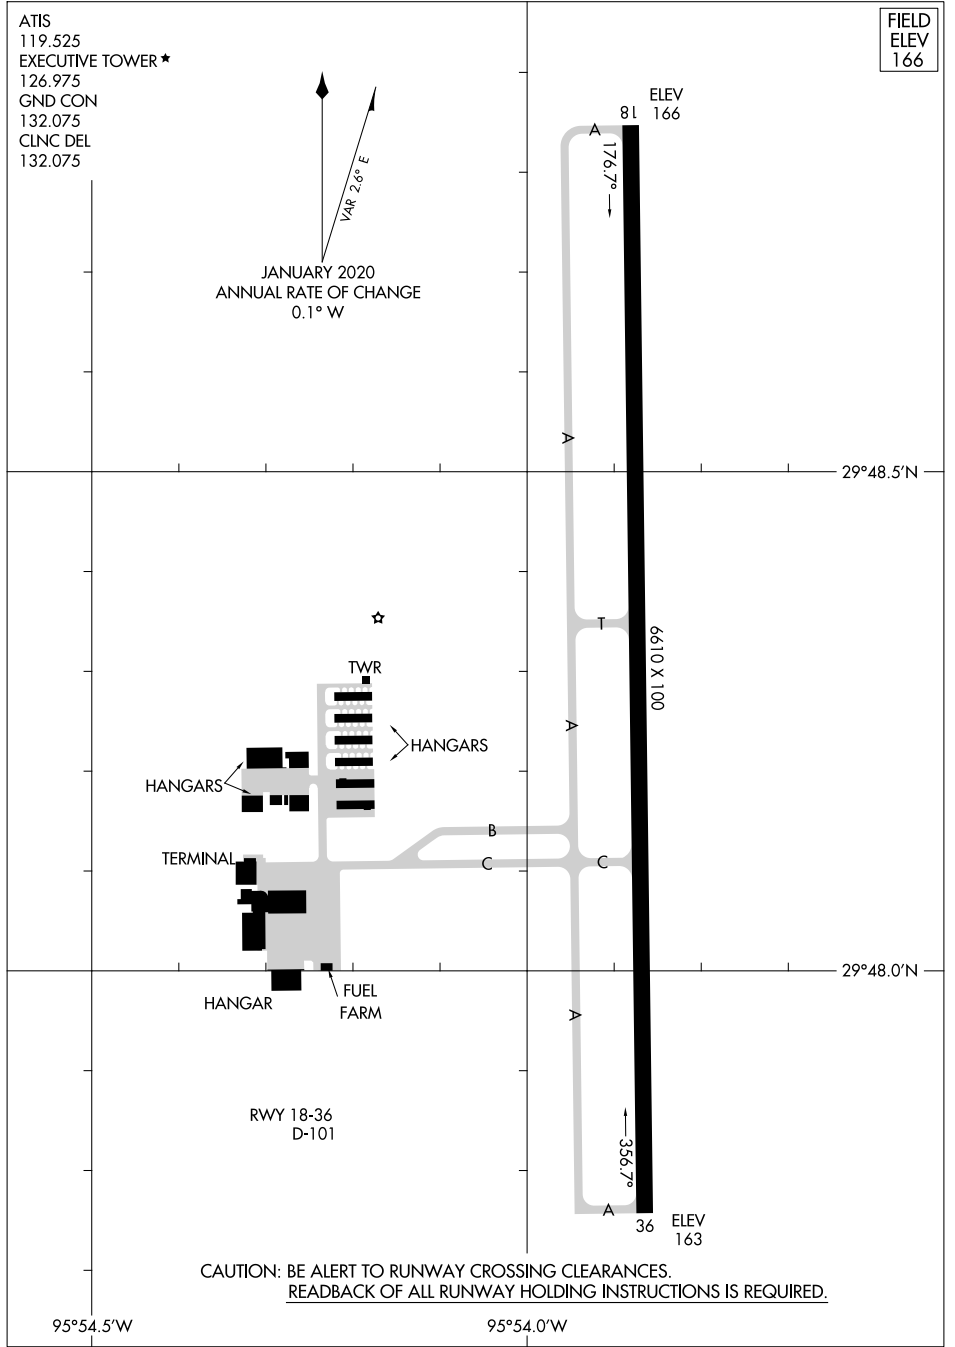

21112

AIRPORT DIAGRAM

AL-10328 (FAA)

HOUSTON EXEC (TME)
HOUSTON, TEXAS

ATIS
119.525
EXECUTIVE TOWER ★
126.975
GND CON
132.075
CLNC DEL
132.075

FIELD ELEV 166

SC-5, 20 FEB 2025 to 20 MAR 2025

SC-5, 20 FEB 2025 to 20 MAR 2025

**CAUTION: BE ALERT TO RUNWAY CROSSING CLEARANCES.
READBACK OF ALL RUNWAY HOLDING INSTRUCTIONS IS REQUIRED.**

AIRPORT DIAGRAM

21112

HOUSTON, TEXAS
HOUSTON EXEC (TME)