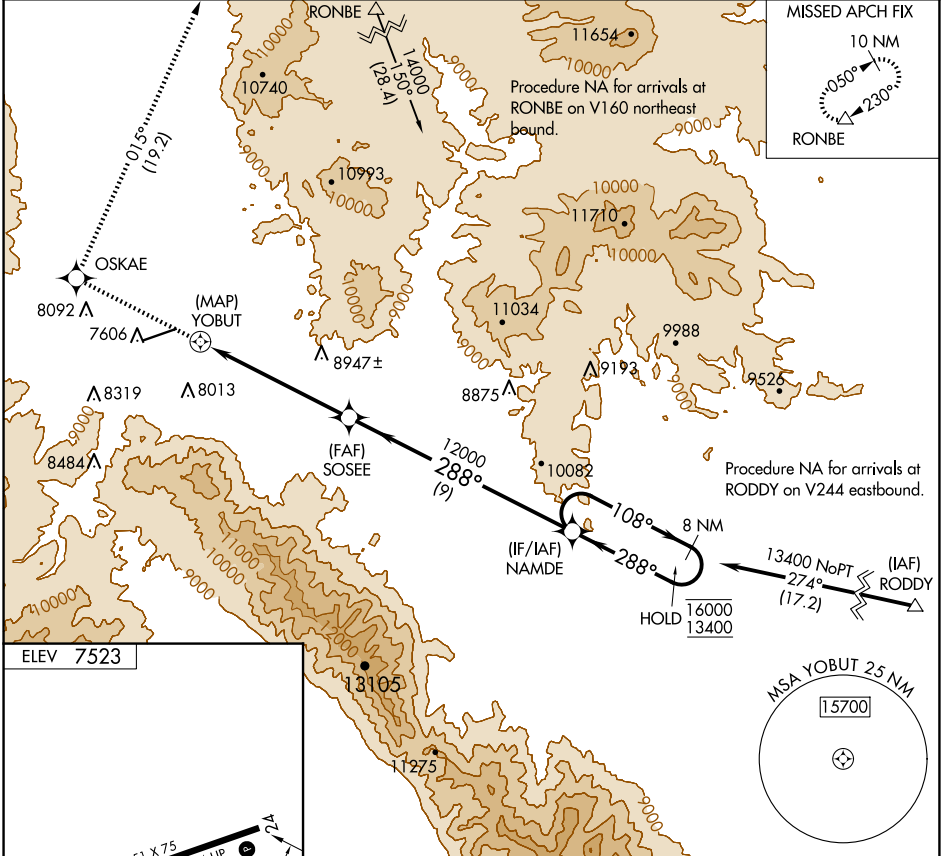

APP CRS 288°	Rwy Idg TDZE Apt Elev	N/A N/A 7523
------------------------	-----------------------------	---------------------------

RNAV (GPS)-A

SALIDA/HARRIETT ALEXANDER FLD (A.NK)

RNP APCH.	MISSED APPROACH: Climb to 16200 direct OSKAE and on track 015° to RONBE and hold, continue climb-in-hold to 16200.
<p>▼ Circling to Rwy 6 NA at night.</p> <p>▲ When local altimeter setting not received, procedure NA.</p>	

AWOS-3PT 133.85	DENVER CENTER 128.375 379.95	UNICOM 122.7 (CTAF)
---------------------------	--	-------------------------------

CATEGORY	A	B	C	D
CIRCLING	9720-1¼ 2197 (2200-1¼)	9720-1½ 2197 (2200-1½)	NA	

SW-1, 20 FEB 2025 to 20 MAR 2025

SW-1, 20 FEB 2025 to 20 MAR 2025