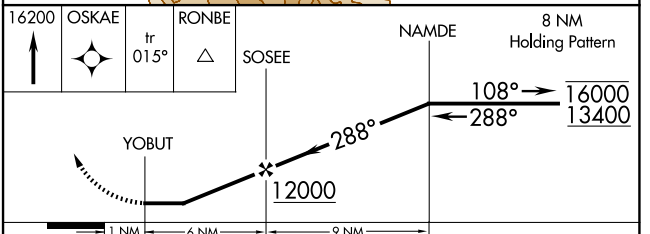

APP CRS 288°	Rwy Idg TDZE Apt Elev	N/A N/A 7523
------------------------	-----------------------------	---------------------------

RNAV (GPS)-A

SALIDA/HARRIETT ALEXANDER FLD (A.NK)

RNP APCH.	MISSED APPROACH: Climb to 16200 direct OSKAE and on track 015° to RONBE and hold, continue climb-in-hold to 16200.
<p>▼ Circling to Rwy 6 NA at night.</p> <p>▲ When local altimeter setting not received, procedure NA.</p>	

AWOS-3PT 133.85	DENVER CENTER 128.375 379.95	UNICOM 122.7 (CTAF)
---------------------------	--	-------------------------------

CATEGORY	A	B	C	D
CIRCLING	9720-1¼ 2197 (2200-1¼)	9720-1½ 2197 (2200-1½)	NA	