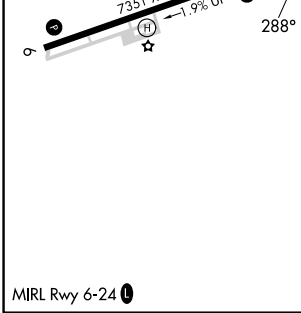

APP CRS 288°	Rwy Idg TDZE Apt Elev	N/A N/A 7523
------------------------	-----------------------------	---------------------------

RNAV (GPS)-A

SALIDA/HARRIETT ALEXANDER FLD (A.NK)

RNP APCH.	MISSED APPROACH: Climb to 16200 direct OSKAE and on track 015° to RONBE and hold, continue climb-in-hold to 16200.
<p>▼ Circling to Rwy 6 NA at night.</p> <p>▲ When local altimeter setting not received, procedure NA.</p>	

AWOS-3PT 133.85	DENVER CENTER 128.375 379.95	UNICOM 122.7 (CTAF)
---------------------------	--	-------------------------------

CATEGORY	A	B	C	D
CIRCLING	9720-1¼ 2197 (2200-1¼)	9720-1½ 2197 (2200-1½)	NA	