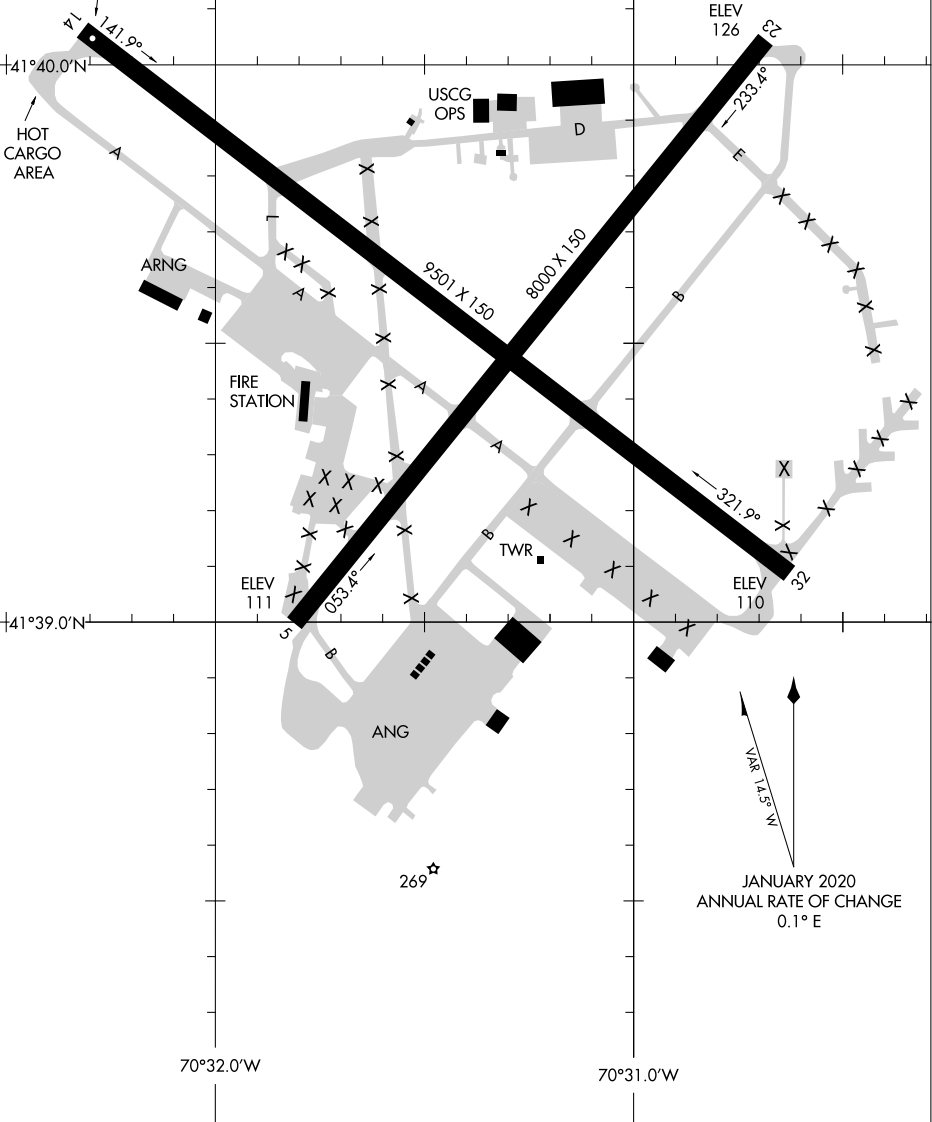

24137

AIRPORT DIAGRAM

CAPE COD COAST GUARD AIR STATION (F/MH)
AL-10362 (FAA) FALMOUTH, MASSACHUSETTS

ATIS
120.475 236.825
COAST GUARD TOWER
128.425 291.1
GND CON
124.15 275.8

**CAUTION: BE ALERT TO RUNWAY CROSSING CLEARANCES.
READBACK OF ALL RUNWAY HOLDING INSTRUCTIONS IS REQUIRED.**

RWY 05-23
PCN 33 F/A/W/T
RWY 14-32
PCN 26 F/A/W/T

FIELD
ELEV
130

NE-1, 20 FEB 2025 to 20 MAR 2025

NE-1, 20 FEB 2025 to 20 MAR 2025