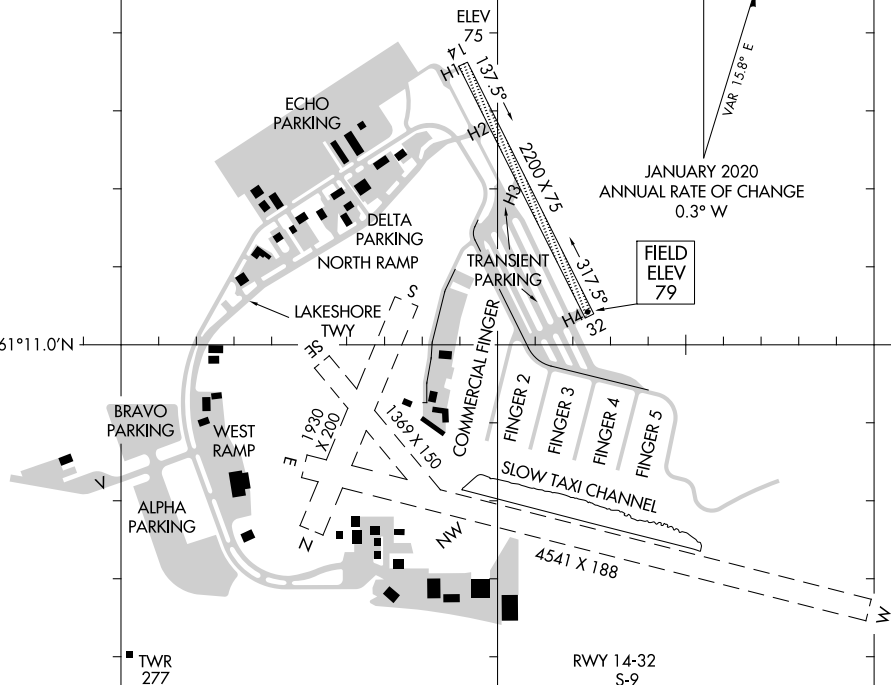

# AIRPORT DIAGRAM

AL-10443 (FAA)

LAKE HOOD (LHD) (PALH)  
ANCHORAGE, ALASKA

ATIS  
125.6  
LAKE HOOD TOWER  
126.8  
CLNC DEL  
119.4

61°11.5'N

61°11.0'N

61°10.5'N

AK, 20 FEB 2025 to 17 APR 2025

AK, 20 FEB 2025 to 17 APR 2025

CAUTION: BE ALERT TO RUNWAY CROSSING CLEARANCES.  
READBACK OF ALL RUNWAY HOLDING INSTRUCTIONS IS REQUIRED.

149°59.0'W

149°58.0'W

149°57.0'W

# AIRPORT DIAGRAM

24081

ANCHORAGE, ALASKA  
LAKE HOOD (LHD) (PALH)