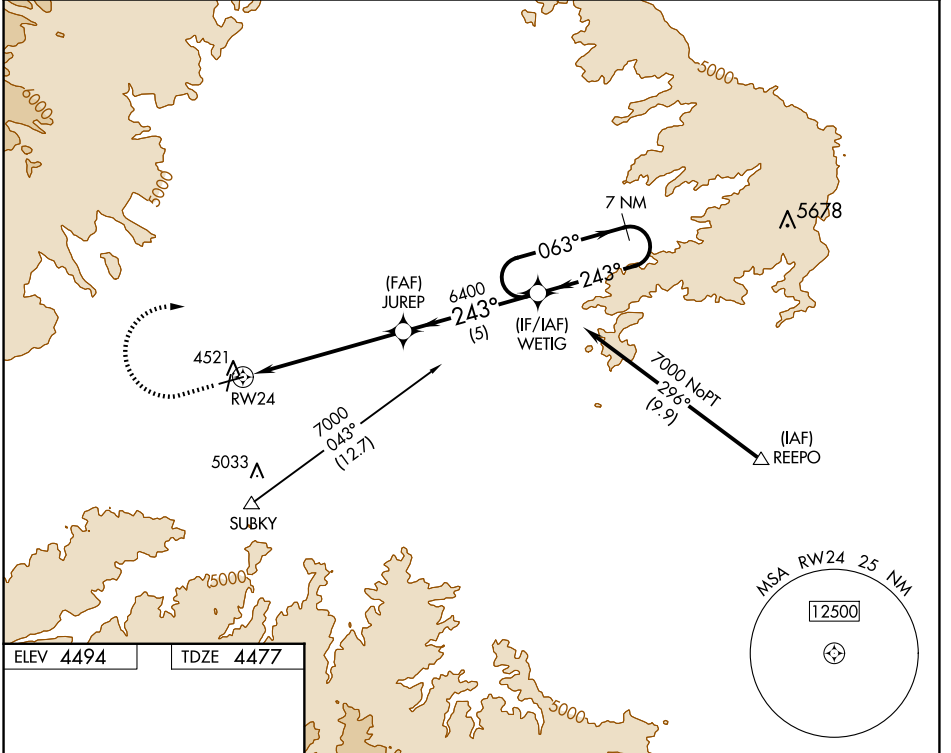

WAAS CH 70640 W24A	APP CRS 243°	Rwy Idg 5285 TDZE 4477 Apt Elev 4494
---------------------------------	------------------------	---

RNAV (GPS) RWY 24

BIG TIMBER AT HOWARD FLD (6SØ)

▽ ▲	Circling Rwy 18, 36 NA at night. DME/DME RNP- 0.3 NA.	MISSED APPROACH: Climb to 4900 then climbing right turn to 9500 direct WETIG and hold, continue climb-in-hold to 9500.
----------------------	--	--

AWOS-3 132.05	SALT LAKE CENTER 127.75 351.9	UNICOM 122.8 (CTAF) Ø
-------------------------	---	---------------------------------

NW-1, 20 FEB 2025 to 20 MAR 2025

NW-1, 20 FEB 2025 to 20 MAR 2025

ELEV 4494	TDZE 4477
-----------	-----------

CATEGORY	A	B	C	D
LP MDA	4740-1 263 (300-1)			
LNAV MDA	4780-1 303 (300-1)			
☑ CIRCLING	4860-1 366 (400-1)	4960-1 466 (500-1)	5160-1¾ 666 (700-1¾)	5340-2¾ 846 (900-2¾)