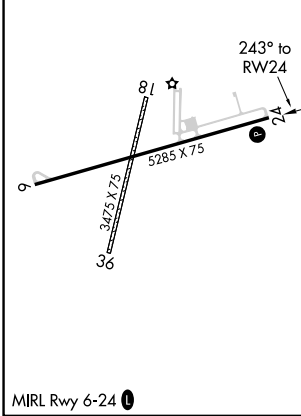

WAAS CH 70640 W24A	APP CRS 243°	Rwy Idg 5285 TDZE 4477 Apt Elev 4494
---------------------------------	------------------------	---

RNAV (GPS) RWY 24

BIG TIMBER AT HOWARD FLD (6SØ)

▽ ▲	Circling Rwy 18, 36 NA at night. DME/DME RNP- 0.3 NA.	MISSED APPROACH: Climb to 4900 then climbing right turn to 9500 direct WETIG and hold, continue climb-in-hold to 9500.
----------------------	--	--

CATEGORY	A	B	C	D
LP MDA	4740-1 263 (300-1)			
LNAV MDA	4780-1 303 (300-1)			
☑ CIRCLING	4860-1 366 (400-1)	4960-1 466 (500-1)	5160-1¾ 666 (700-1¾)	5340-2¾ 846 (900-2¾)