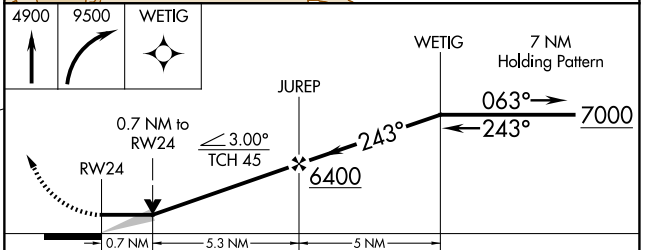

CATEGORY	A	B	C	D
LP MDA	4740-1 263 (300-1)			
LNAV MDA	4780-1 303 (300-1)			
☑ CIRCLING	4860-1 366 (400-1)	4960-1 466 (500-1)	5160-1¾ 666 (700-1¾)	5340-2¾ 846 (900-2¾)