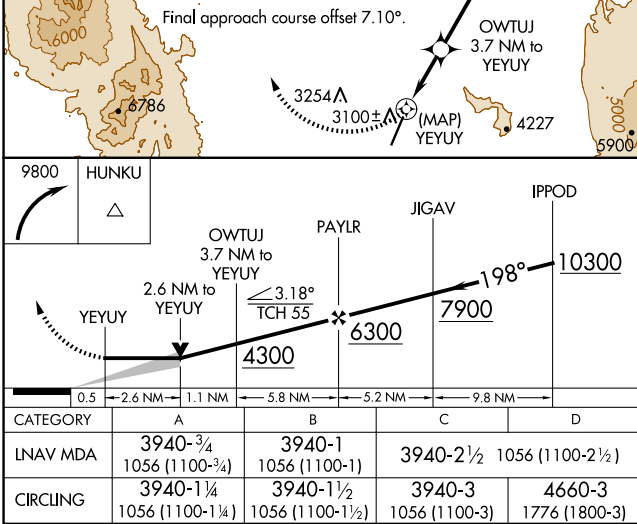

RNAV (GPS) RWY 19

ST GEORGE RGNL (SGU)

APP CRS 198°	Rwy ldg TDZE Apt Elev	9300 2884 2884
------------------------	-----------------------------	---

RNP APCH-GPS. ▽ ▲ -6°C	MALSR 55	MISSED APPROACH: Climbing right turn to 9800 direct HUNKU and hold, continue climb-in-hold to 9800.
---------------------------------	-------------	---

AWOS-3PT 135.075	LOS ANGELES CENTER 124.2 343.6	CINC DEL 133.3	UNICOM 123.075 (CTAF) 0
----------------------------	--	--------------------------	-----------------------------------

SW-4, 20 FEB 2025 to 20 MAR 2025

SW-4, 20 FEB 2025 to 20 MAR 2025

REIL Rwy 1 0
HIRL Rwy 1-19 0