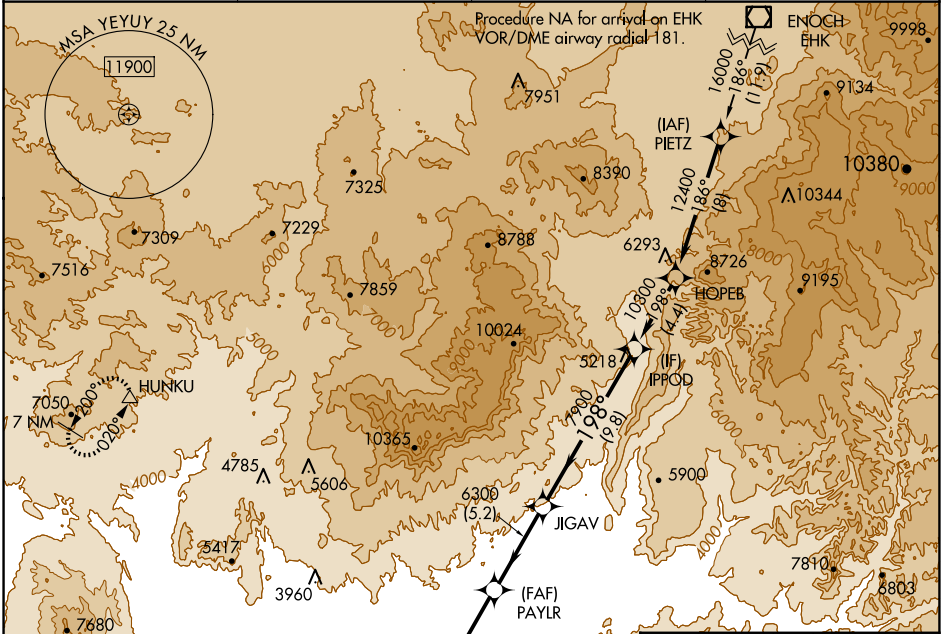

RNAV (GPS) RWY 19

ST GEORGE RGNL (SGU)

APP CRS 198°	Rwy ldg TDZE Apt Elev	9300 2884 2884
------------------------	-----------------------------	---

RNP APCH-GPS. ▽ ▲ -6°C	MALSR 55	MISSED APPROACH: Climbing right turn to 9800 direct HUNKU and hold, continue climb-in-hold to 9800.
---------------------------------	-------------	---

AWOS-3PT 135.075	LOS ANGELES CENTER 124.2 343.6	CINC DEL 133.3	UNICOM 123.075 (CTAF) 0
----------------------------	--	--------------------------	-----------------------------------

SW-4, 20 FEB 2025 to 20 MAR 2025

SW-4, 20 FEB 2025 to 20 MAR 2025

REIL Rwy 1 0
HIRL Rwy 1-19 0