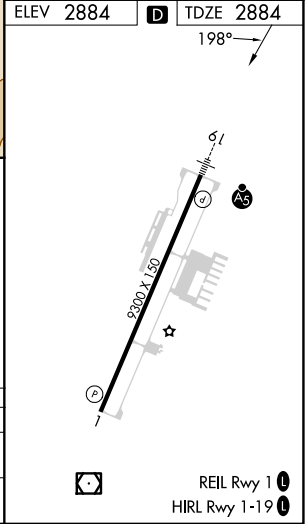

RNAV (GPS) RWY 19

ST GEORGE RGNL (SGU)

APP CRS 198°	Rwy ldg TDZE Apt Elev	9300 2884 2884

RNP APCH-GPS. ▽ ▲ -6°C	MALSR 55	MISSED APPROACH: Climbing right turn to 9800 direct HUNKU and hold, continue climb-in-hold to 9800.

AWOS-3PT 135.075	LOS ANGELES CENTER 124.2 343.6	CINC DEL 133.3	UNICOM 123.075 (CTAF) 0

SW-4, 20 FEB 2025 to 20 MAR 2025

SW-4, 20 FEB 2025 to 20 MAR 2025

REIL Rwy 1 0
HIRL Rwy 1-19 0