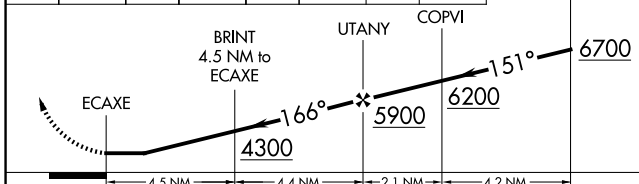

CATEGORY	A	B	C	D
CIRCLING	2660-1¼ 2632 (2700-1¼)	2660-1½ 2632 (2700-1½)	NA