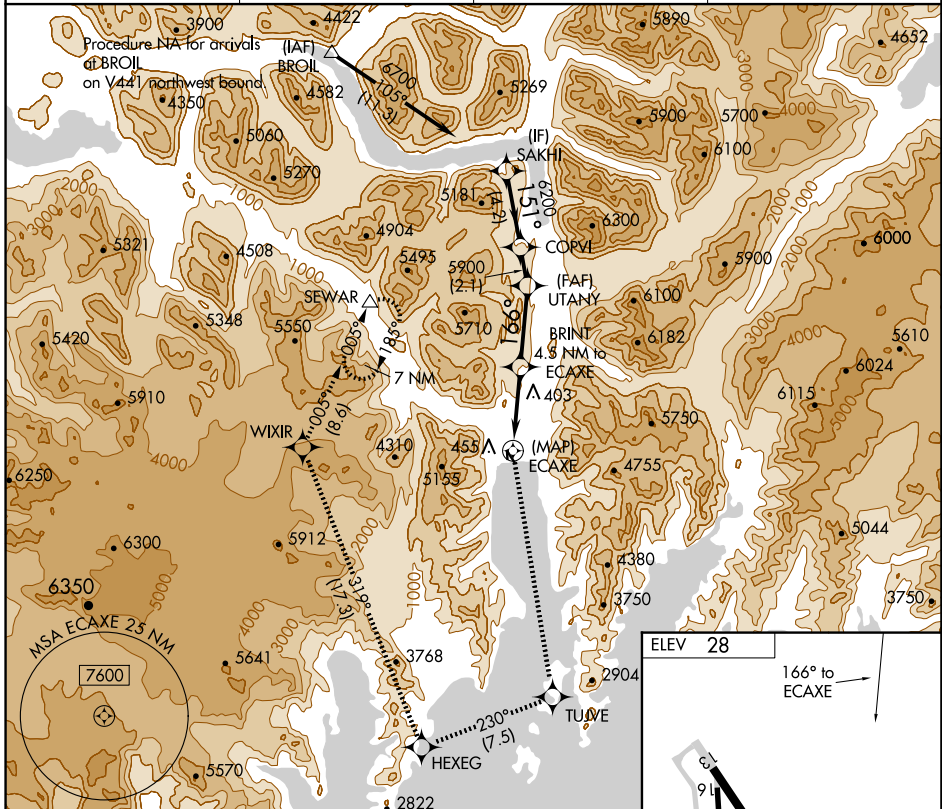

APP CRS	Rwy Idg	N/A
166°	TDZE	N/A
	Apt Elev	28

RNAV (GPS)-A

SEWARD (SWD) (PAWD)

RNP APCH-GPS.

▼ When local altimeter setting not received, procedure NA.
▲ Circling NA southwest Rwy 13 and west of Rwy 34.
☔ Procedure NA at night. Rwy 13, 16, 31 and 34 helicopter visibility reduction below 1 SM NA.
☔ -4°C

MISSED APPROACH: Climb to 9500 direct TUJVE and on track 230° to HEXEG and on track 319° to WIXIR and on track 005° to SEWARD and hold.

ASOS	ANCHORAGE CENTER	KENAI RADIO	CTAF
135.2	119.7 269.0	122.6	122.9 0

9500	TUJVE	tr 230°	HEXEG	tr 319°	WIXIR	tr 005°	SEWARD	SAKHI
▲	✦	✦	✦	✦	✦	✦	▲	▲

CATEGORY	A	B	C	D
CIRCLING	2660-1¼ 2632 (2700-1¼)	2660-1½ 2632 (2700-1½)	NA	

AK, 20 FEB 2025 to 17 APR 2025

AK, 20 FEB 2025 to 17 APR 2025