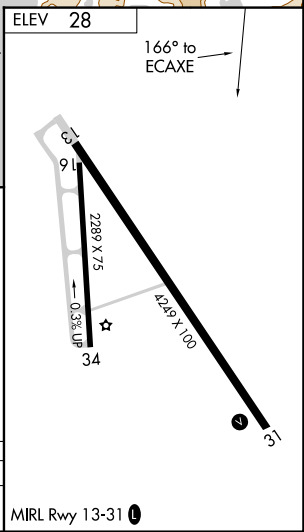

MISSED APPROACH: Climb to 9500 direct TUJVE and on track 230° to HEXEG and on track 319° to WIXIR and on track 005° to SEWARD and hold.

ASOS	ANCHORAGE CENTER	KENAI RADIO	CTAF
135.2	119.7 269.0	122.6	122.9 0

9500	TUJVE	tr 230°	HEXEG	tr 319°	WIXIR	tr 005°	SEWARD	SAKHI
▲	✦	✦	✦	✦	✦	✦	▲	▲

CATEGORY	A	B	C	D
CIRCLING	2660-1¼ 2632 (2700-1¼)	2660-1½ 2632 (2700-1½)	NA	

AK, 20 FEB 2025 to 17 APR 2025

AK, 20 FEB 2025 to 17 APR 2025