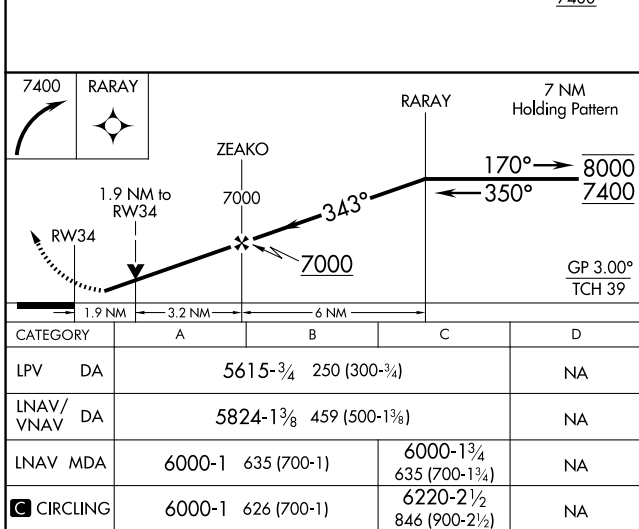

WAAS CH 42744 W34A	APP CRS 343°	Rwy Idg TDZE 4700 5365 Apt Elev 5374
--	------------------------	--

RNAV (GPS) RWY 34

LIMON MUNI (LIC)

RNP APCH - GPS.

⚠ Rwy 34 helicopter visibility reduction below $\frac{3}{4}$ SM NA. For uncompensated Baro-VNAV systems, LNAV/VNAV NA below -25°C or above 54°C.

MISSED APPROACH: Climbing right turn to 7400 direct RARAY and hold.

ASOS 121.125	DENVER CENTER 133.4 377.175	CTAF 122.9 0
------------------------	---------------------------------------	------------------------

SW-1, 20 FEB 2025 to 20 MAR 2025

SW-1, 20 FEB 2025 to 20 MAR 2025