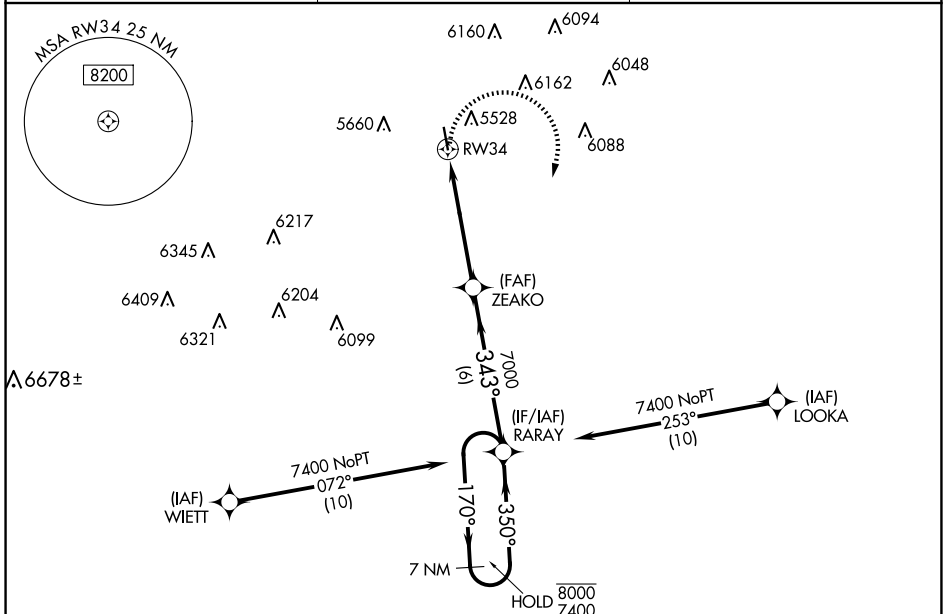

WAAS CH 42744 W34A	APP CRS 343°	Rwy Idg TDZE 4700 5365 Apt Elev 5374
--	------------------------	--

RNAV (GPS) RWY 34

LIMON MUNI (LIC)

RNP APCH - GPS.

⚠ Rwy 34 helicopter visibility reduction below $\frac{3}{4}$ SM NA. For uncompensated Baro-VNAV systems, LNAV/VNAV NA below -25°C or above 54°C.

MISSED APPROACH: Climbing right turn to 7400 direct RARAY and hold.

ASOS 121.125	DENVER CENTER 133.4 377.175	CTAF 122.9 0
------------------------	---------------------------------------	------------------------

SW-1, 20 FEB 2025 to 20 MAR 2025

SW-1, 20 FEB 2025 to 20 MAR 2025