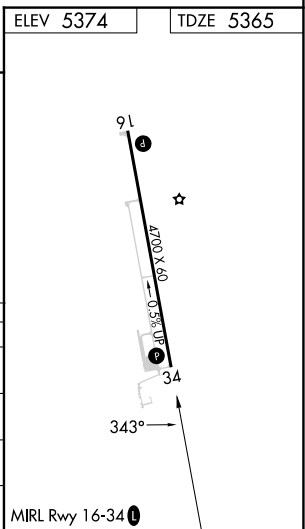

WAAS CH 42744 W34A	APP CRS 343°	Rwy Idg TDZE 4700 5365 Apt Elev 5374
--	------------------------	--

RNAV (GPS) RWY 34

LIMON MUNI (LIC)

RNP APCH - GPS.

⚠ Rwy 34 helicopter visibility reduction below $\frac{3}{4}$ SM NA. For uncompensated Baro-VNAV systems, LNAV/VNAV NA below -25°C or above 54°C.

MISSED APPROACH: Climbing right turn to 7400 direct RARAY and hold.

ASOS 121.125	DENVER CENTER 133.4 377.175	CTAF 122.9 0
------------------------	---------------------------------------	------------------------