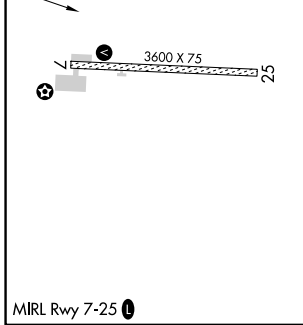

APP CRS 088°	Rwy Idg TDZE Apt Elev	N/A N/A 907
------------------------	-----------------------------	--

RNAV (GPS)-A

EAGLE (EAA) (PAEG)

RNP APCH.

⚠ Circling NA north of Rwy 7-25. Procedure NA at night.
When local altimeter setting not received, procedure NA.

❄ -12°C

MISSED APPROACH: (Do not exceed 210K until BAMVE) Climbing left turn to 6600 direct BAMVE and hold, continue climb-in-hold to 6600.

ASOS 135.55	ANCHORAGE CENTER 135.3 322.5	NORTHWAY RADIO 122.3	UNICOM 122.8 (CTAF) 📻
-----------------------	--	--------------------------------	--