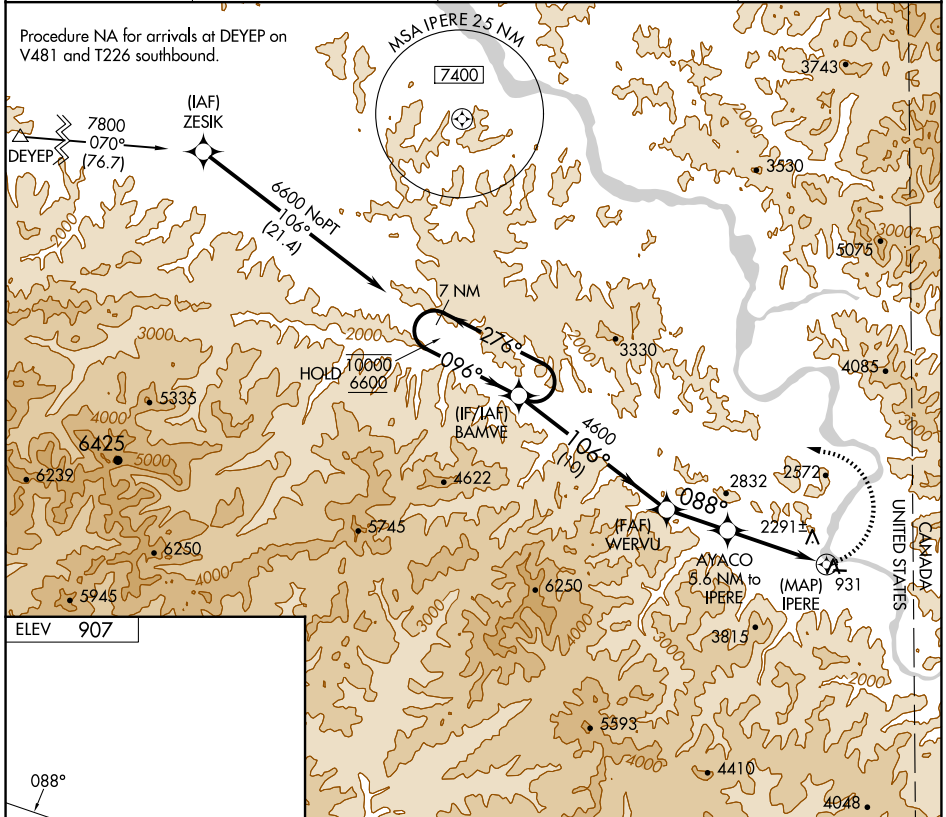

APP CRS 088°	Rwy Idg TDZE Apt Elev	N/A N/A 907
------------------------	-----------------------------	--

RNAV (GPS)-A

EAGLE (EAA) (PAEG)

RNP APCH.

⚠ Circling NA north of Rwy 7-25. Procedure NA at night.
When local altimeter setting not received, procedure NA.

❄ -12°C

MISSED APPROACH: (Do not exceed 210K until BAMVE) Climbing left turn to 6600 direct BAMVE and hold, continue climb-in-hold to 6600.

ASOS 135.55	ANCHORAGE CENTER 135.3 322.5	NORTHWAY RADIO 122.3	UNICOM 122.8 (CTAF) 📻
-----------------------	--	--------------------------------	--

CATEGORY	A	B	C	D
CIRCLING	2720-1¼ 1813 (1900-1¼)	2720-1½ 1813 (1900-1½)	3020-3 2113 (2200-3)	NA

AK, 20 FEB 2025 to 17 APR 2025

AK, 20 FEB 2025 to 17 APR 2025