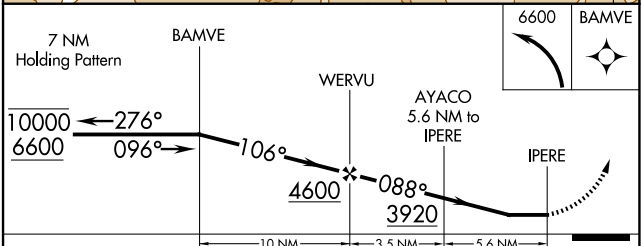

APP CRS 088°	Rwy Idg TDZE Apt Elev	N/A N/A 907
------------------------	-----------------------------	--

RNAV (GPS)-A

EAGLE (EAA) (PAEG)

RNP APCH.

⚠ Circling NA north of Rwy 7-25. Procedure NA at night.
When local altimeter setting not received, procedure NA.

❄ -12°C

MISSED APPROACH: (Do not exceed 210K until BAMVE) Climbing left turn to 6600 direct BAMVE and hold, continue climb-in-hold to 6600.

ASOS 135.55	ANCHORAGE CENTER 135.3 322.5	NORTHWAY RADIO 122.3	UNICOM 122.8 (CTAF) 📻
-----------------------	--	--------------------------------	--

CATEGORY	A	B	C	D
CIRCLING	2720-1¼ 1813 (1900-1¼)	2720-1½ 1813 (1900-1½)	3020-3 2113 (2200-3)	NA

AK, 20 FEB 2025 to 17 APR 2025

AK, 20 FEB 2025 to 17 APR 2025