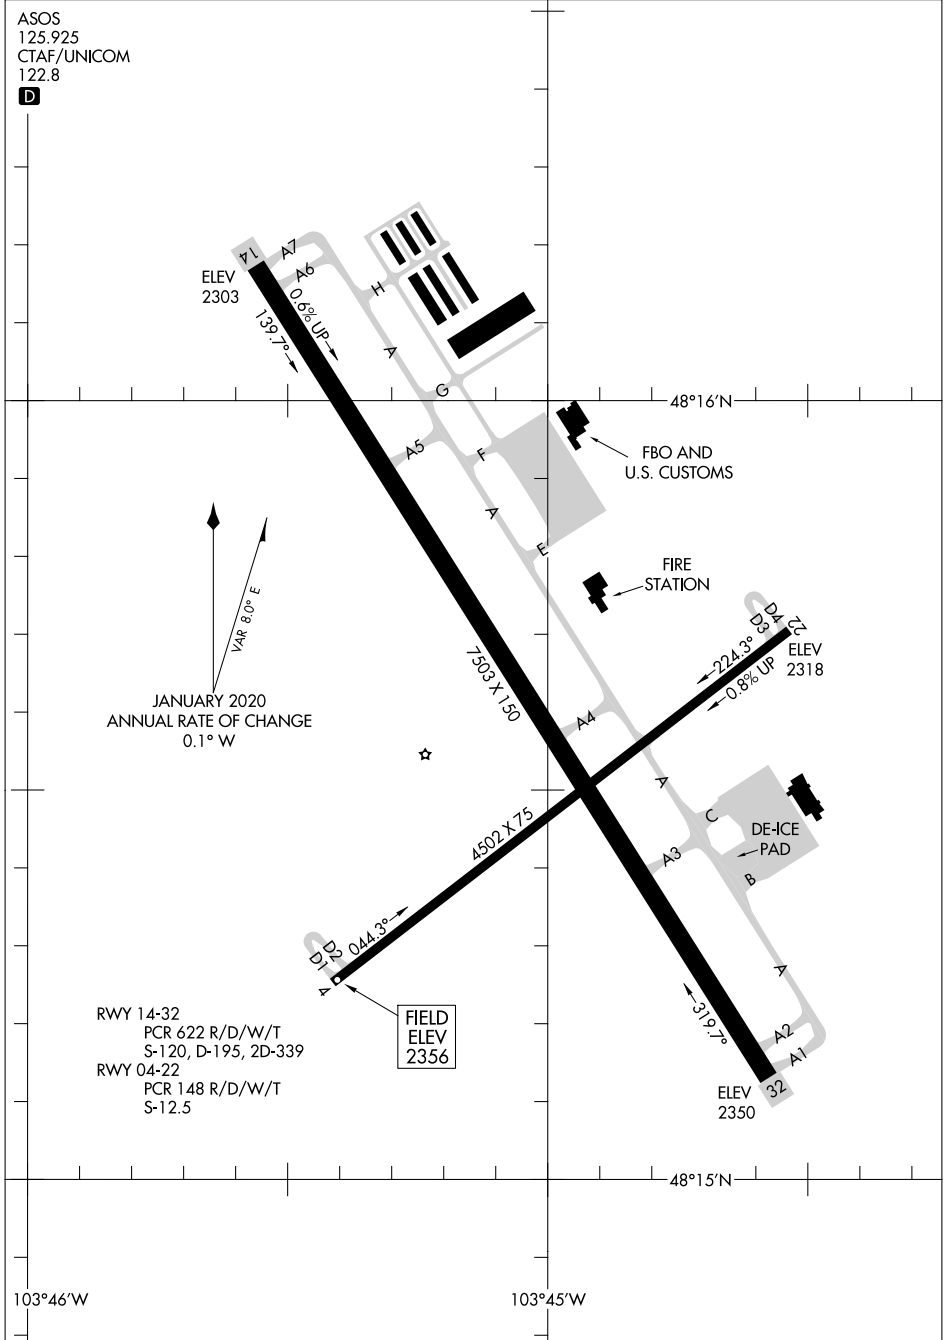

25051

AIRPORT DIAGRAM

AL-11234 (FAA)

WILLISTON BASIN INTL (XWA)
WILLISTON, NORTH DAKOTA

ASOS
125.925
CTAF/UNICOM
122.8

NC-1, 20 FEB 2025 to 20 MAR 2025

NC-1, 20 FEB 2025 to 20 MAR 2025

AIRPORT DIAGRAM
25051

WILLISTON, NORTH DAKOTA
WILLISTON BASIN INTL (XWA)